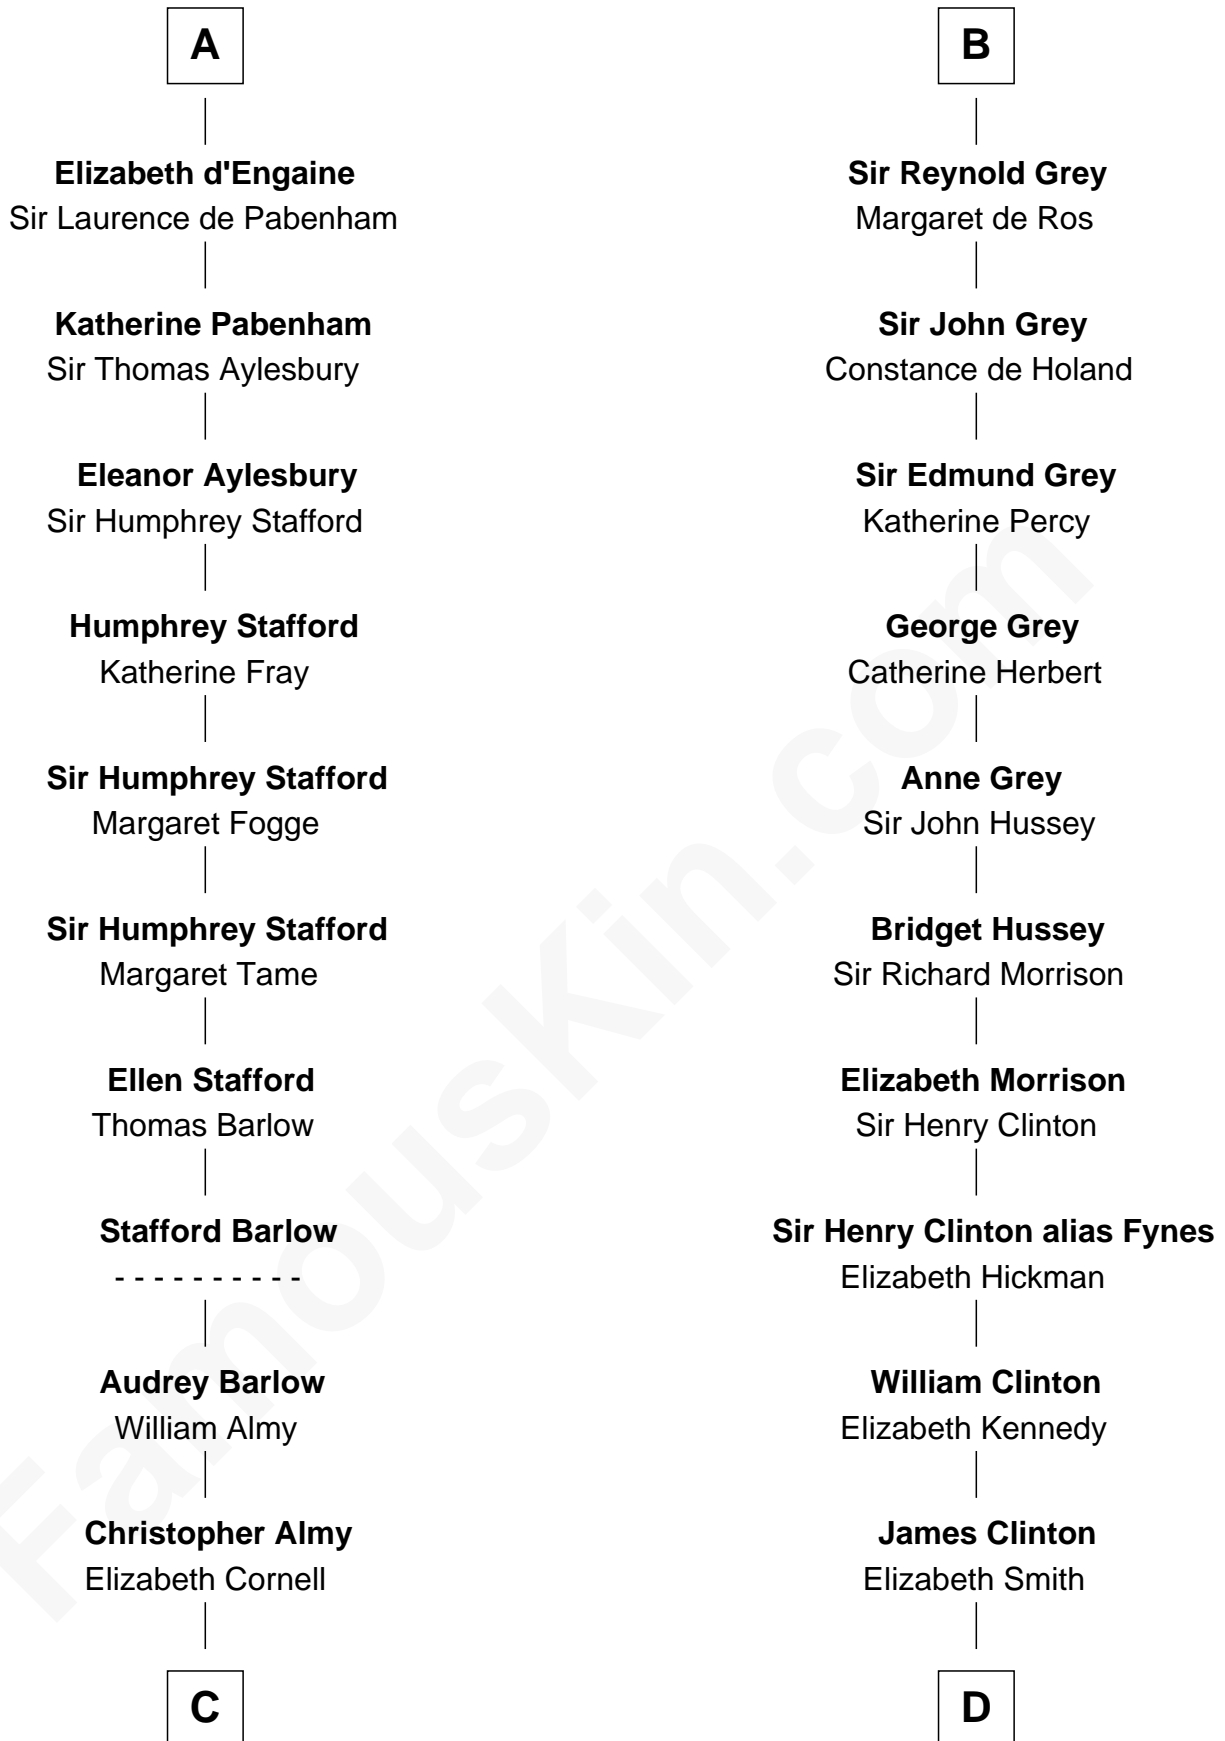

## Relationship Chart of

### William Ellery

*Signer of the Declaration of Independence*

18th cousin 1 time removed of

### George Clinton

*4th U.S. Vice President*

**C**

**Col. Job Almy**

Ann Lawton

**Elizabeth Almy**

William Ellery

**William Ellery**