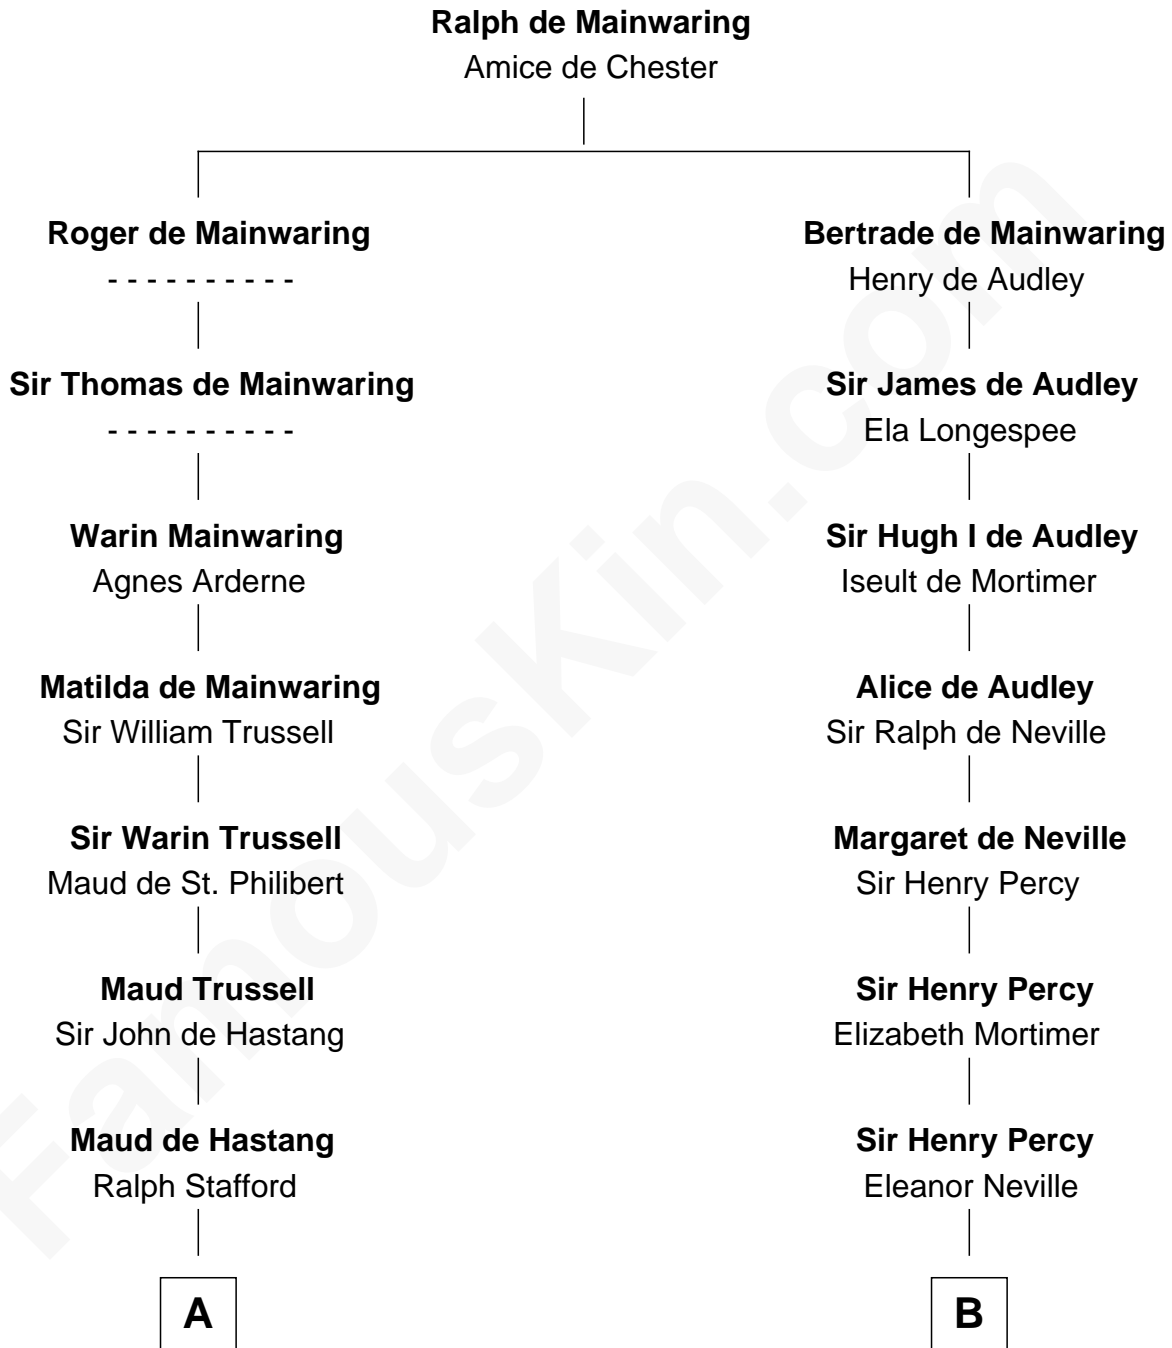

FamousKin.com

Relationship Chart of

William Ellery

Signer of the Declaration of Independence

16th cousin 2 times removed of

George Clinton

4th U.S. Vice President

C

—
Elizabeth Almy

William Ellery

—
William Ellery

Signer of Declaration of Independence

FamousKin.com