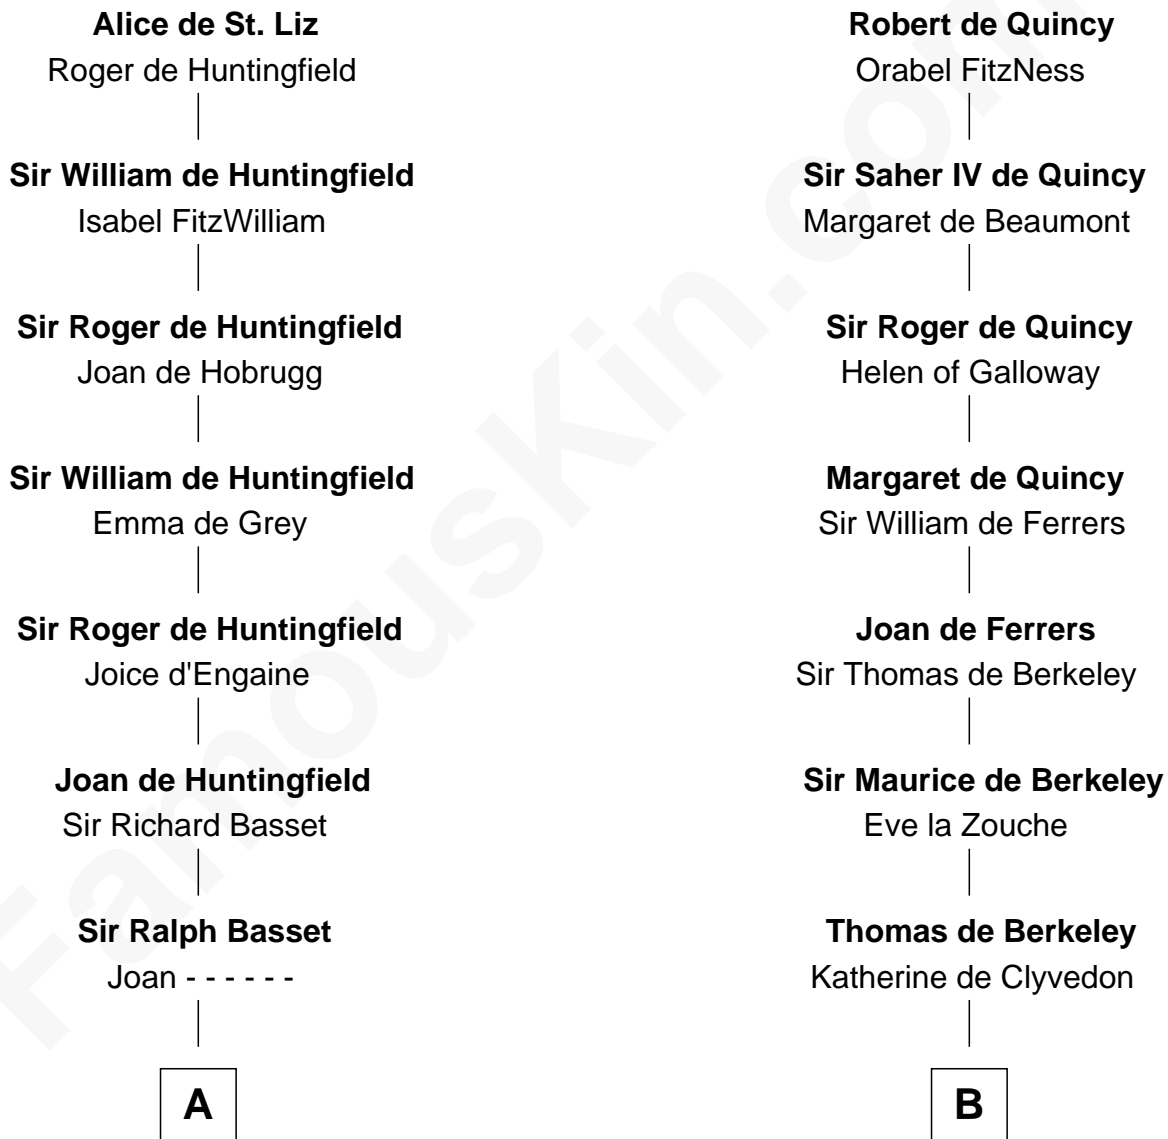

## Relationship Chart of

### William Ellery

*Signer of the Declaration of Independence*

19th cousin 1 time removed of

### DeWitt Clinton

*6th Governor of New York*

**Saher I de Quincy**

Maud de St. Liz

**C**

**Christopher Almy**

Elizabeth Cornell

**Col. Job Almy**

Ann Lawton

**Elizabeth Almy**

William Ellery

**William Ellery**

*Signer of Declaration of Independence*

**D**

**Charles Clinton**

Elizabeth Denniston