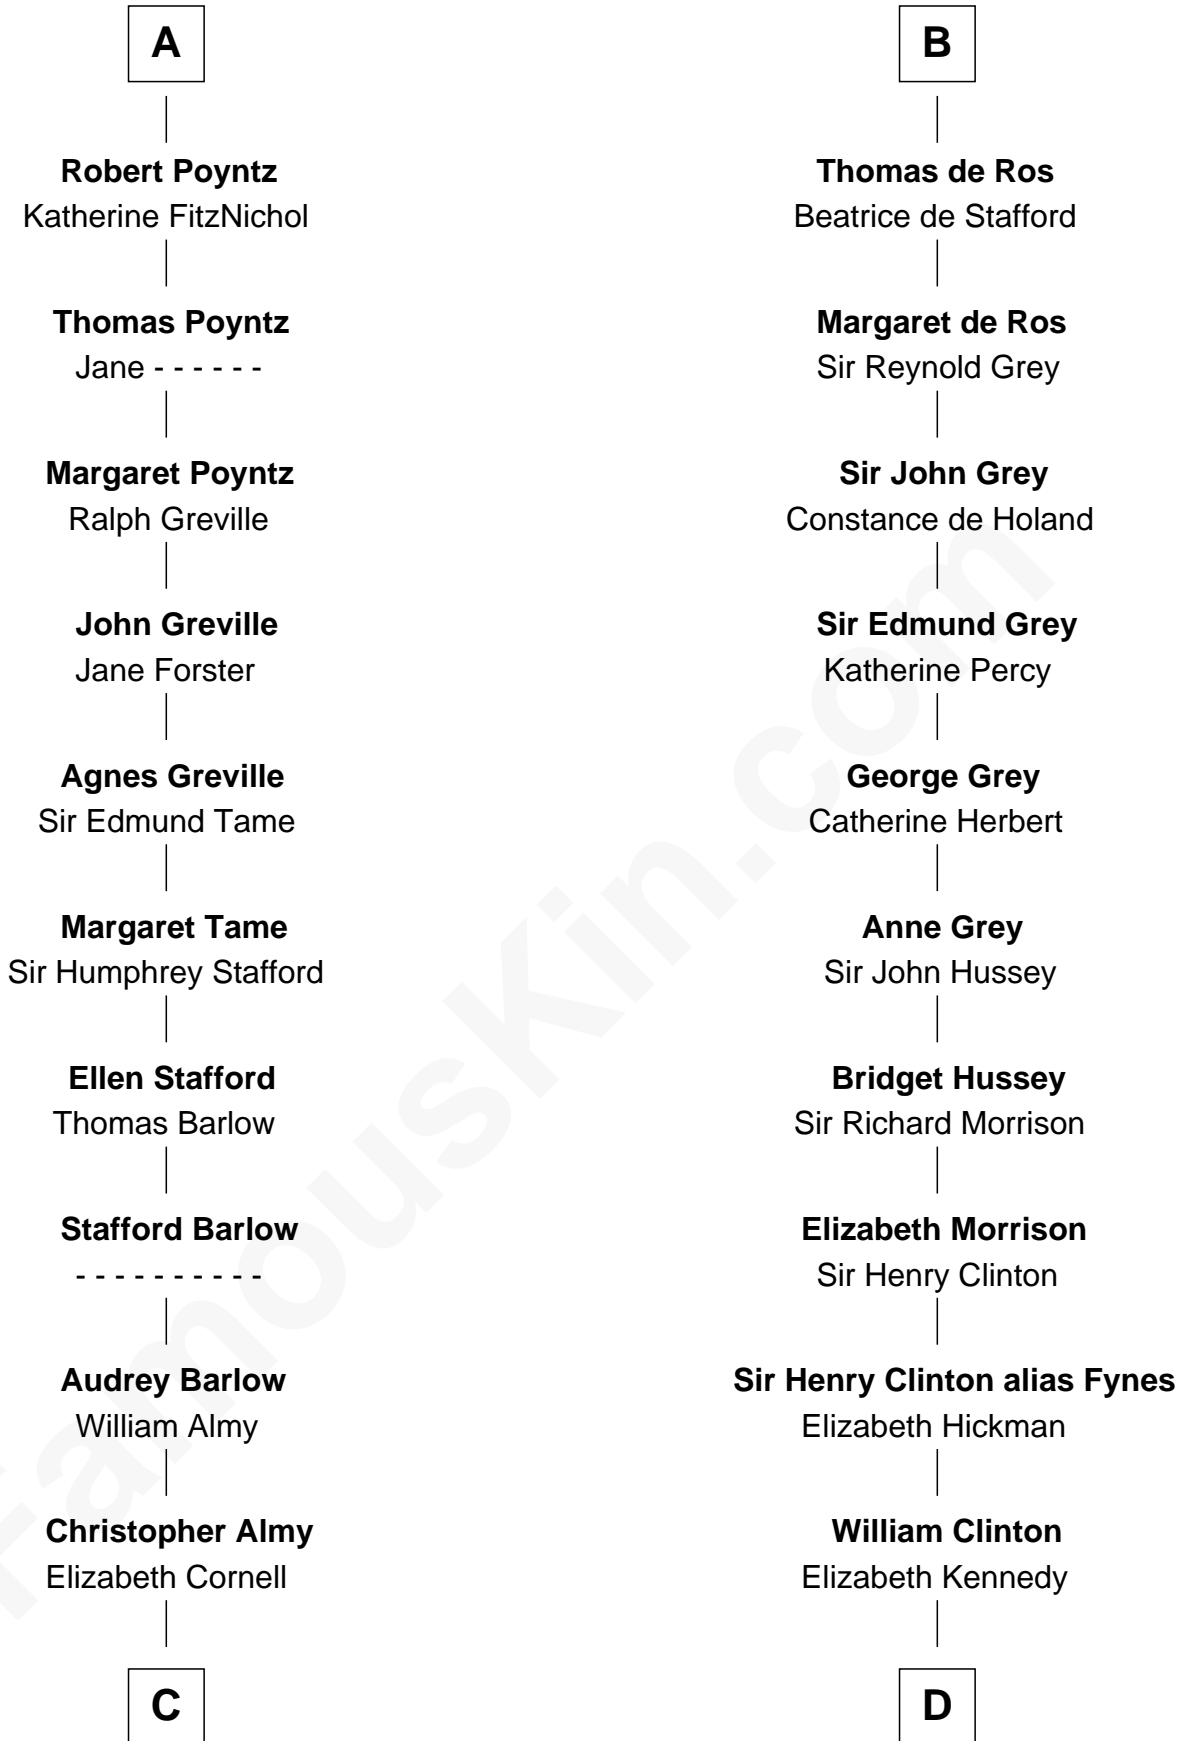

FamousKin.com

Relationship Chart of

William Ellery

Signer of the Declaration of Independence

19th cousin 1 time removed of

DeWitt Clinton

6th Governor of New York

Adeliza de Meschines

C

Col. Job Almy
Ann Lawton

Elizabeth Almy
William Ellery

William Ellery
Signer of Declaration of Independence

D

James Clinton
Elizabeth Smith

Charles Clinton
Elizabeth Denniston

Gen. James Clinton
Mary DeWitt