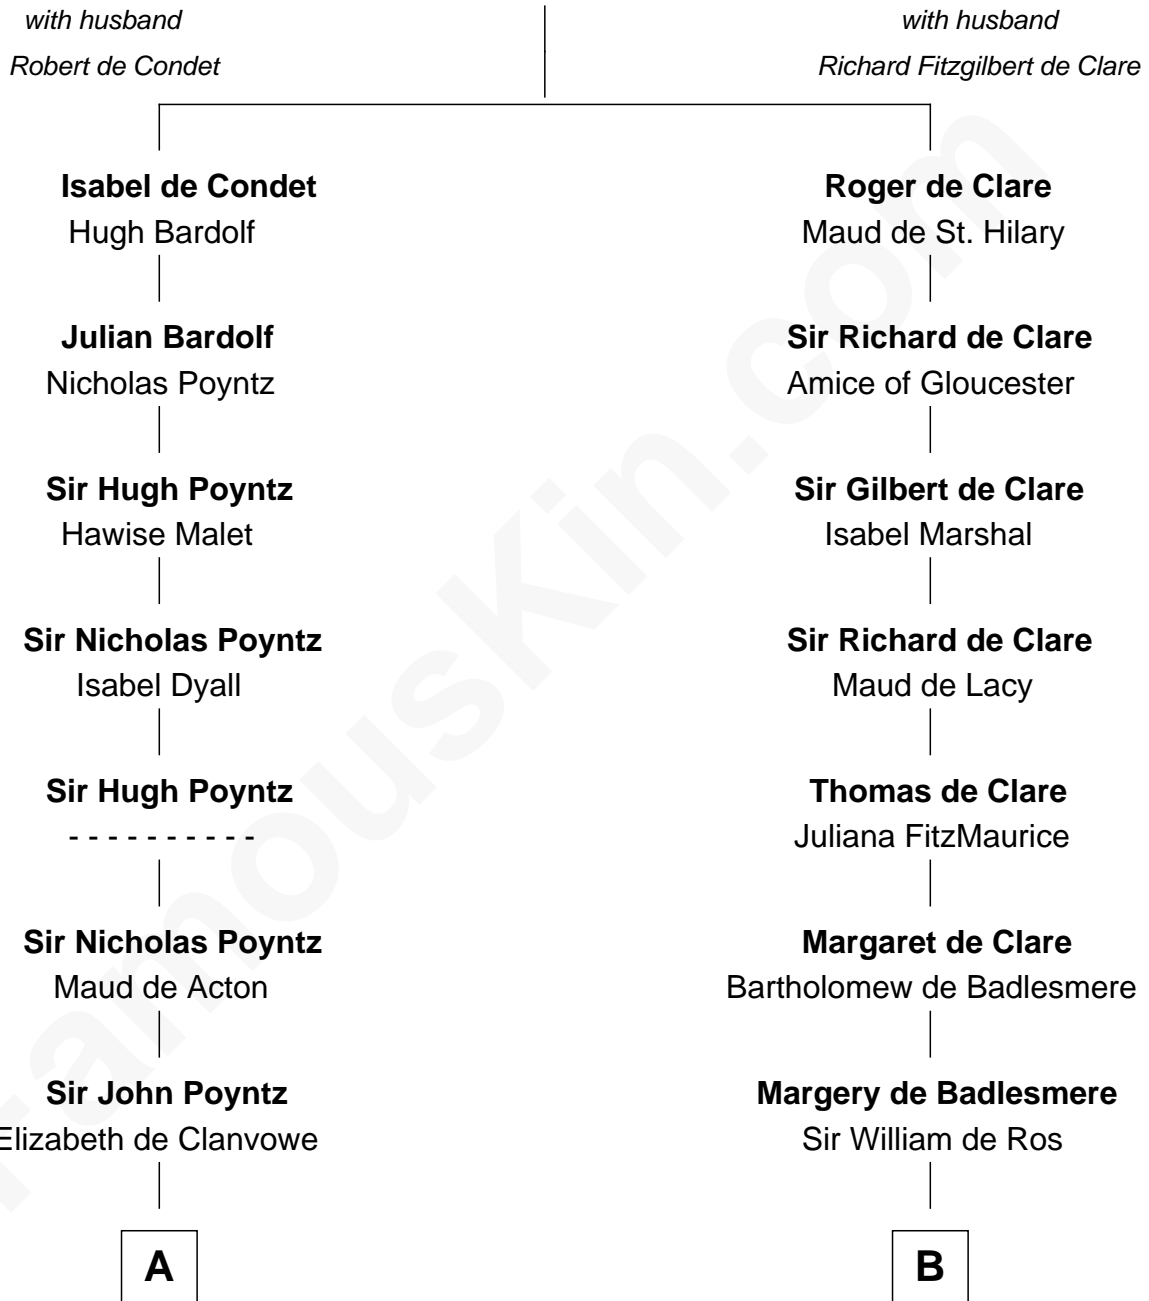

FamousKin.com

Relationship Chart of

William Ellery

Signer of the Declaration of Independence

19th cousin 1 time removed of

DeWitt Clinton

6th Governor of New York

Adeliza de Meschines

C

Col. Job Almy
Ann Lawton

Elizabeth Almy
William Ellery

William Ellery
Signer of Declaration of Independence

D

James Clinton
Elizabeth Smith

Charles Clinton
Elizabeth Denniston

Gen. James Clinton
Mary DeWitt

DeWitt Clinton
6th Governor of New York

FamousKin.com