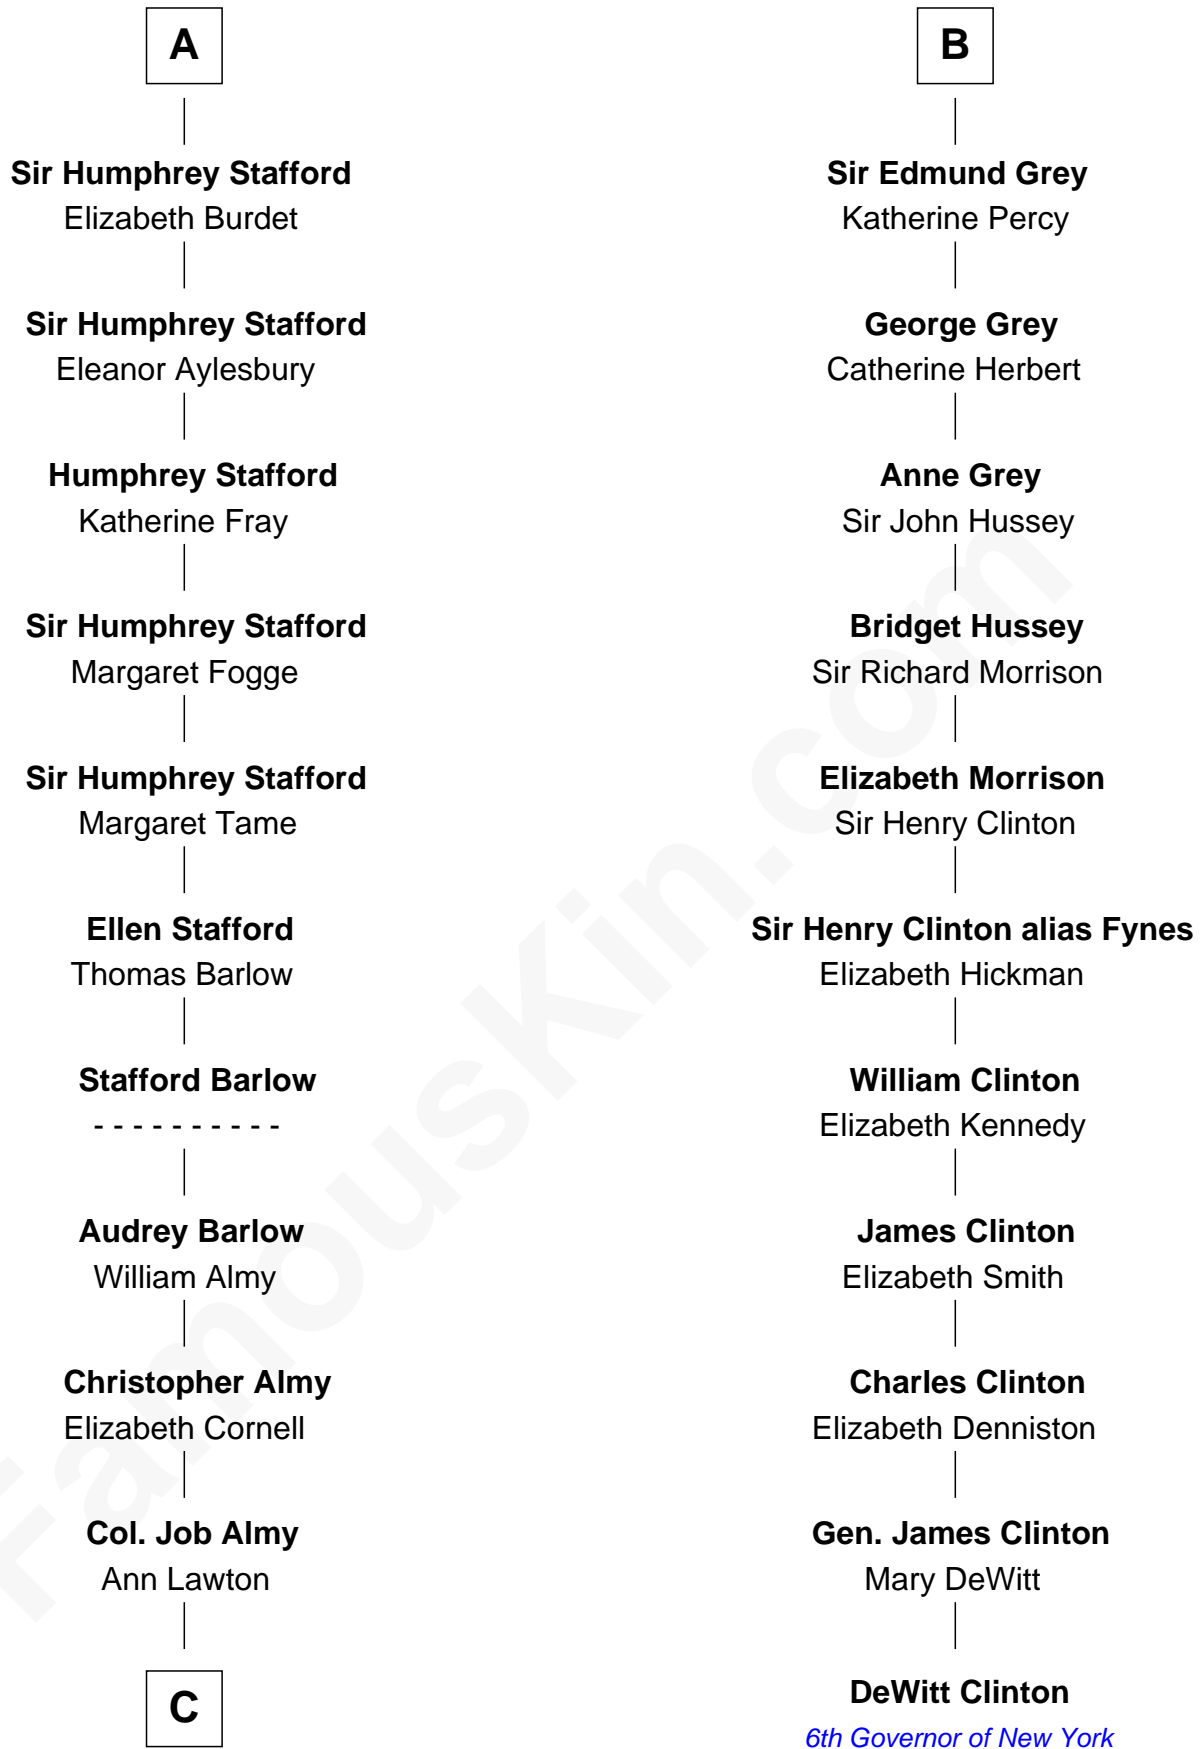

FamousKin.com

Relationship Chart of

William Ellery

Signer of the Declaration of Independence

17th cousin 1 time removed of

DeWitt Clinton

6th Governor of New York

Sir William Longespee

Ela of Salisbury

C

—
Elizabeth Almy

William Ellery

—
William Ellery

Signer of Declaration of Independence

FamousKin.com