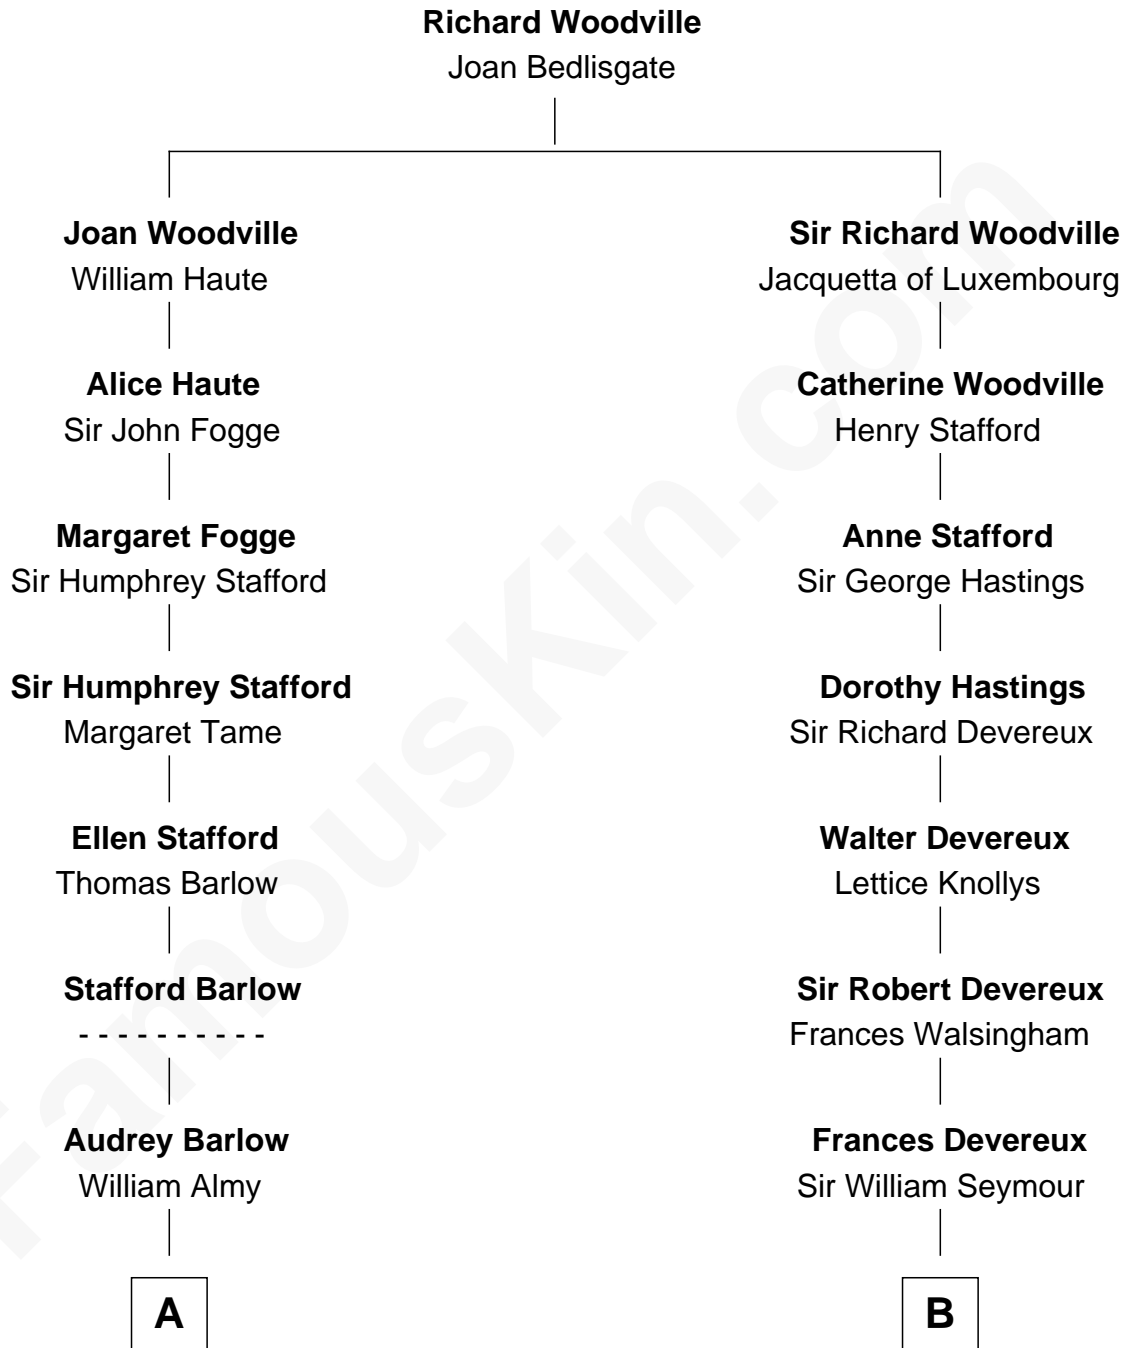

FamousKin.com

Relationship Chart of

William Ellery

Signer of the Declaration of Independence

10th cousin 2 times removed of

Lt. Gen. James Brudenell

Leader of the "Charge of the Light Brigade"

A

Christopher Almy

Elizabeth Cornell

Col. Job Almy

Ann Lawton

Elizabeth Almy

William Ellery

William Ellery

Signer of Declaration of Independence