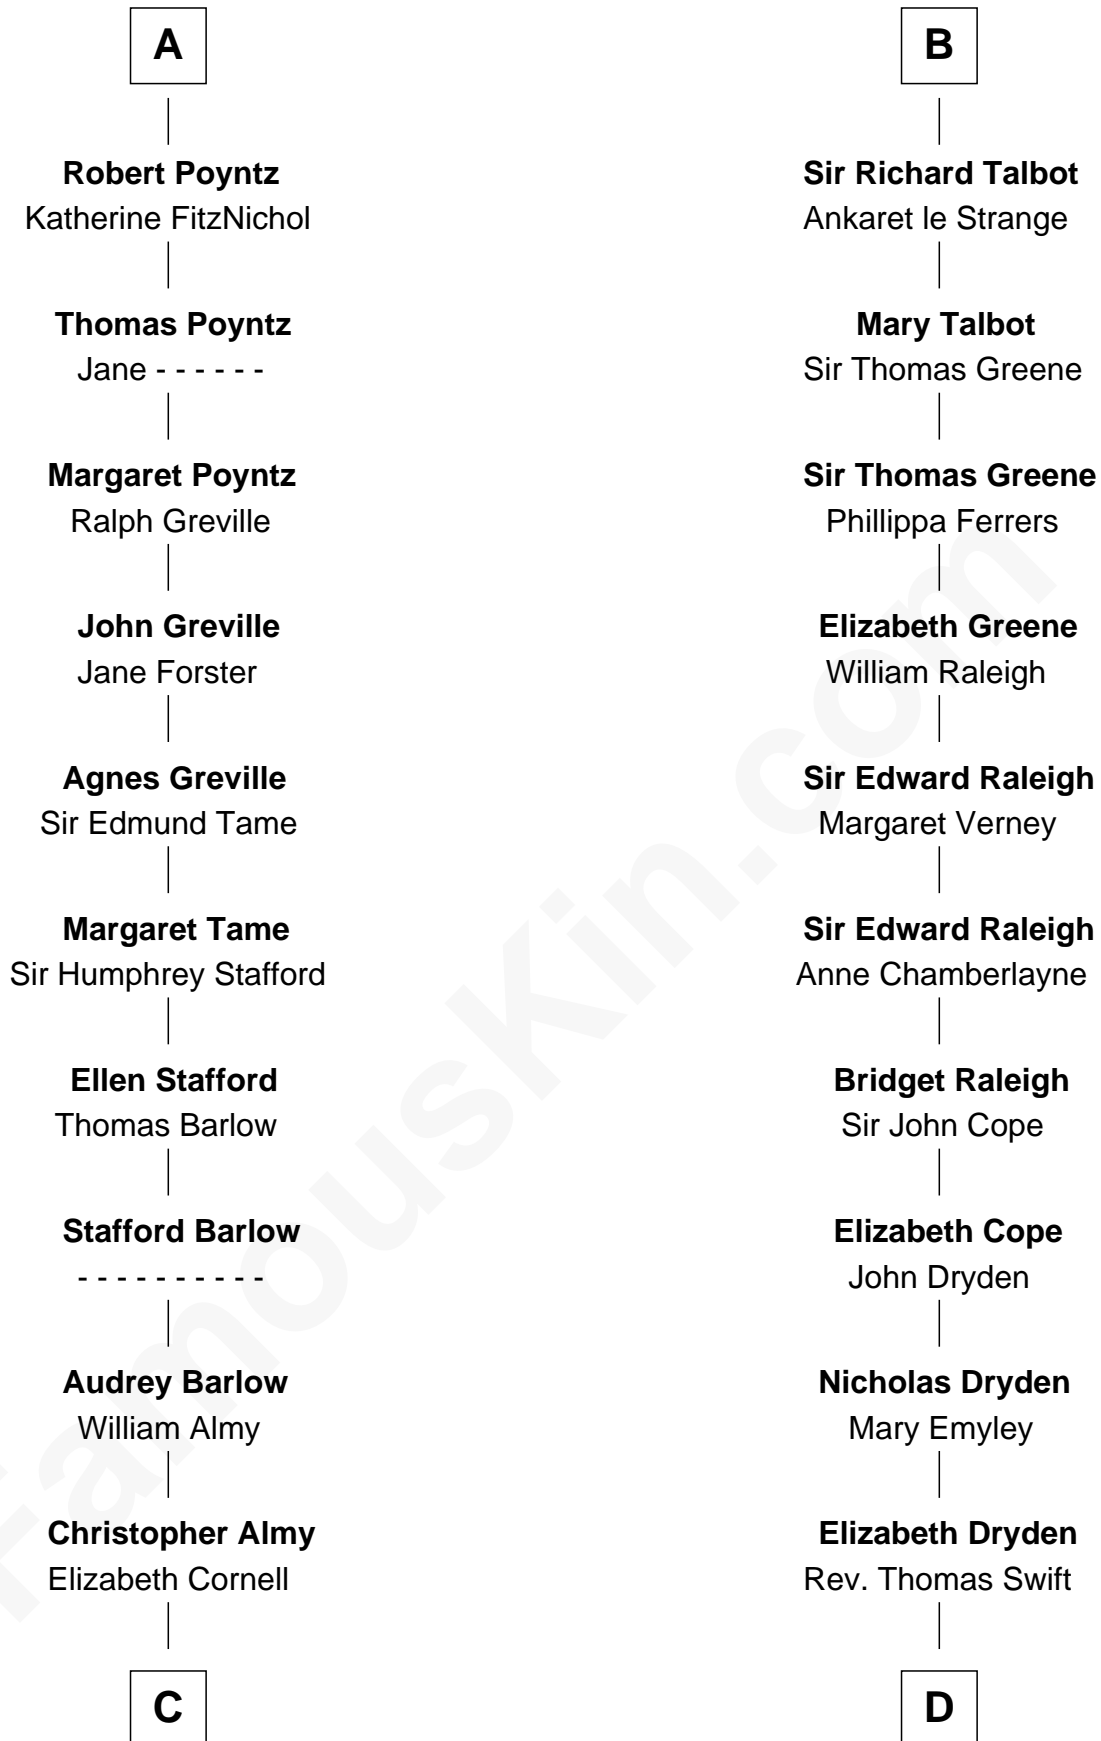

FamousKin.com

Relationship Chart of

William Ellery

Signer of the Declaration of Independence

18th cousin 1 time removed of

Jonathan Swift

Author of Gulliver's Travels

C

Col. Job Almy
Ann Lawton

Elizabeth Almy
William Ellery

William Ellery
Signer of Declaration of Independence

D

Jonathan Swift
Abigail Erick

Jonathan Swift
Author of Gulliver's Travels

FamousKin.com