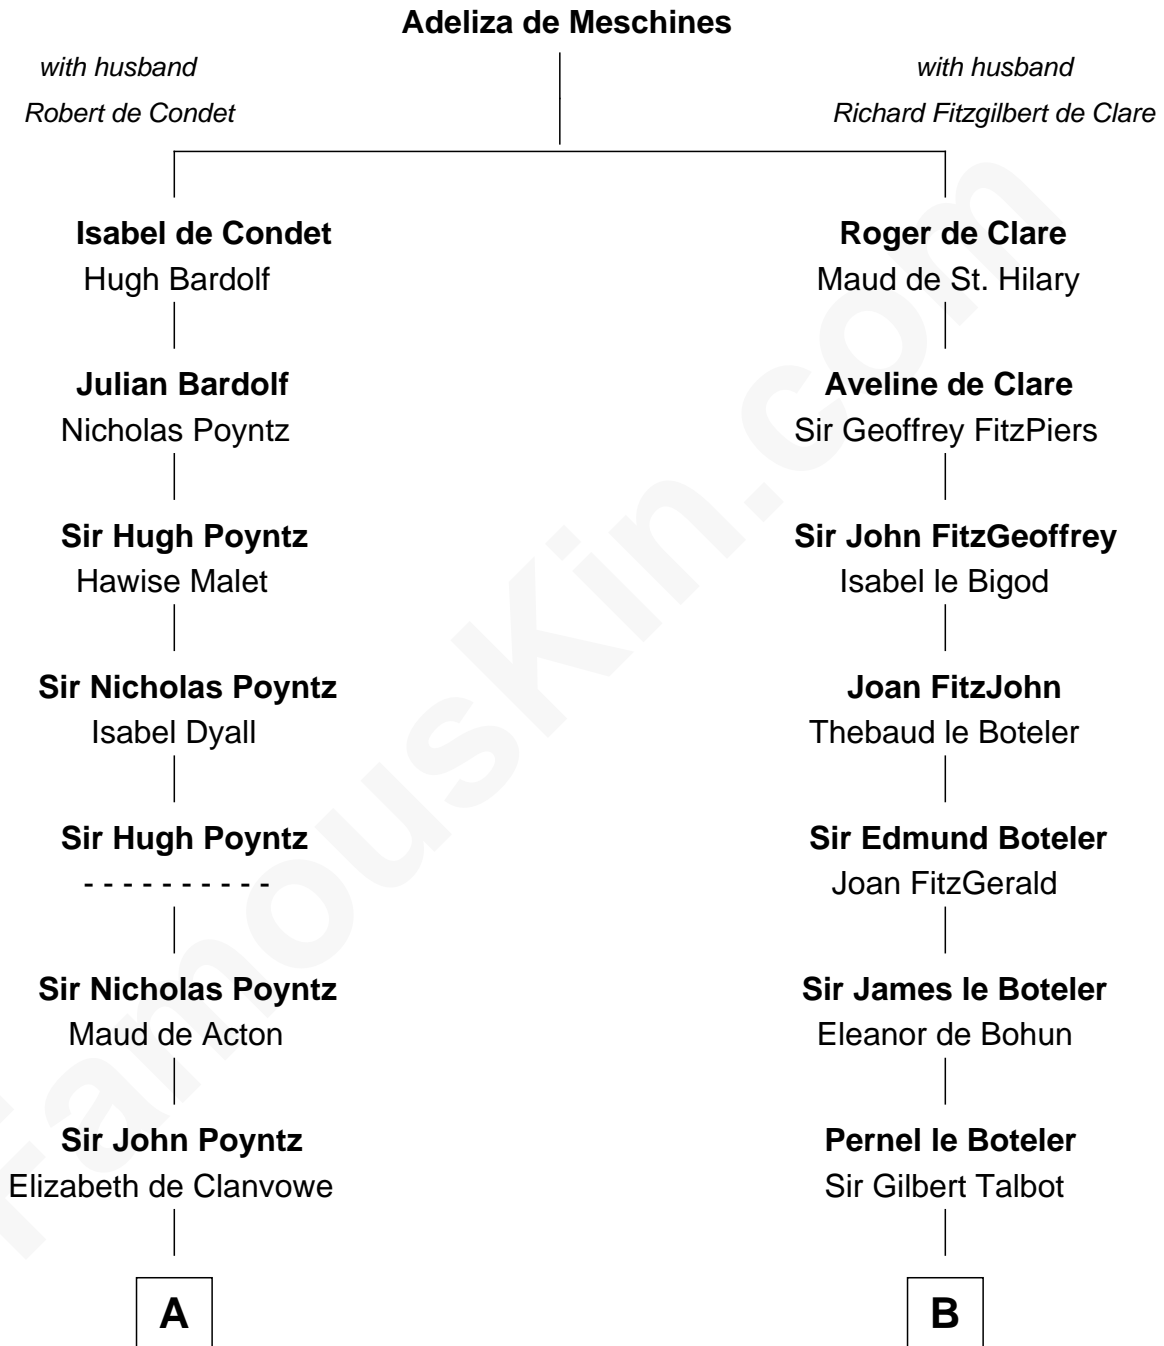

FamousKin.com

Relationship Chart of

William Ellery

Signer of the Declaration of Independence

18th cousin 1 time removed of

Jonathan Swift

Author of Gulliver's Travels

C

Col. Job Almy
Ann Lawton

Elizabeth Almy
William Ellery

William Ellery
Signer of Declaration of Independence

D

Jonathan Swift
Abigail Erick

Jonathan Swift
Author of Gulliver's Travels

FamousKin.com