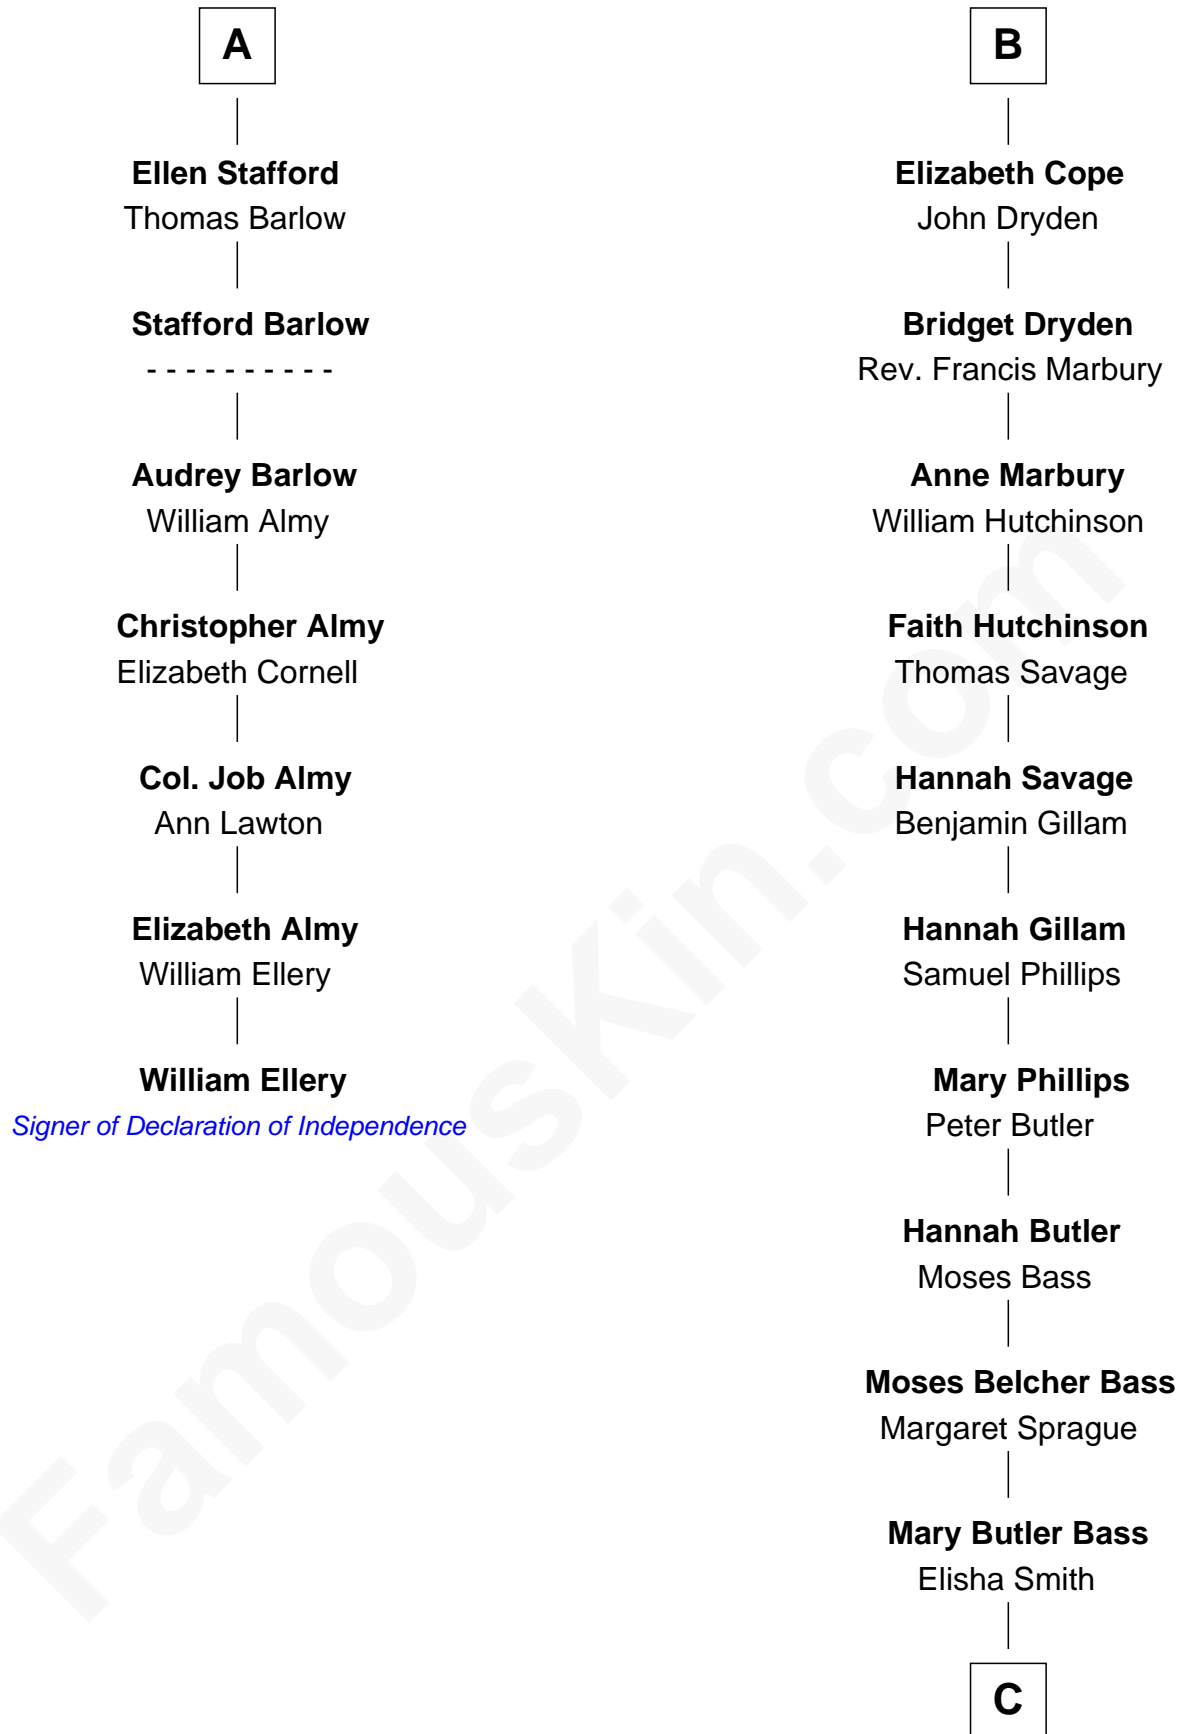

## Relationship Chart of

### William Ellery

*Signer of the Declaration of Independence*

13th cousin 7 times removed of

### Erskine Childers

*4th President of Ireland*

**C**

**Cordelia Miller Smith**  
William Robert Pearmain

**Margaret Cushing Pearmain**  
Dr. Hamilton Osgood

**Mary Alden Osgood**  
Erskine Childers

**Erskine Childers**  
*4th President of Ireland*