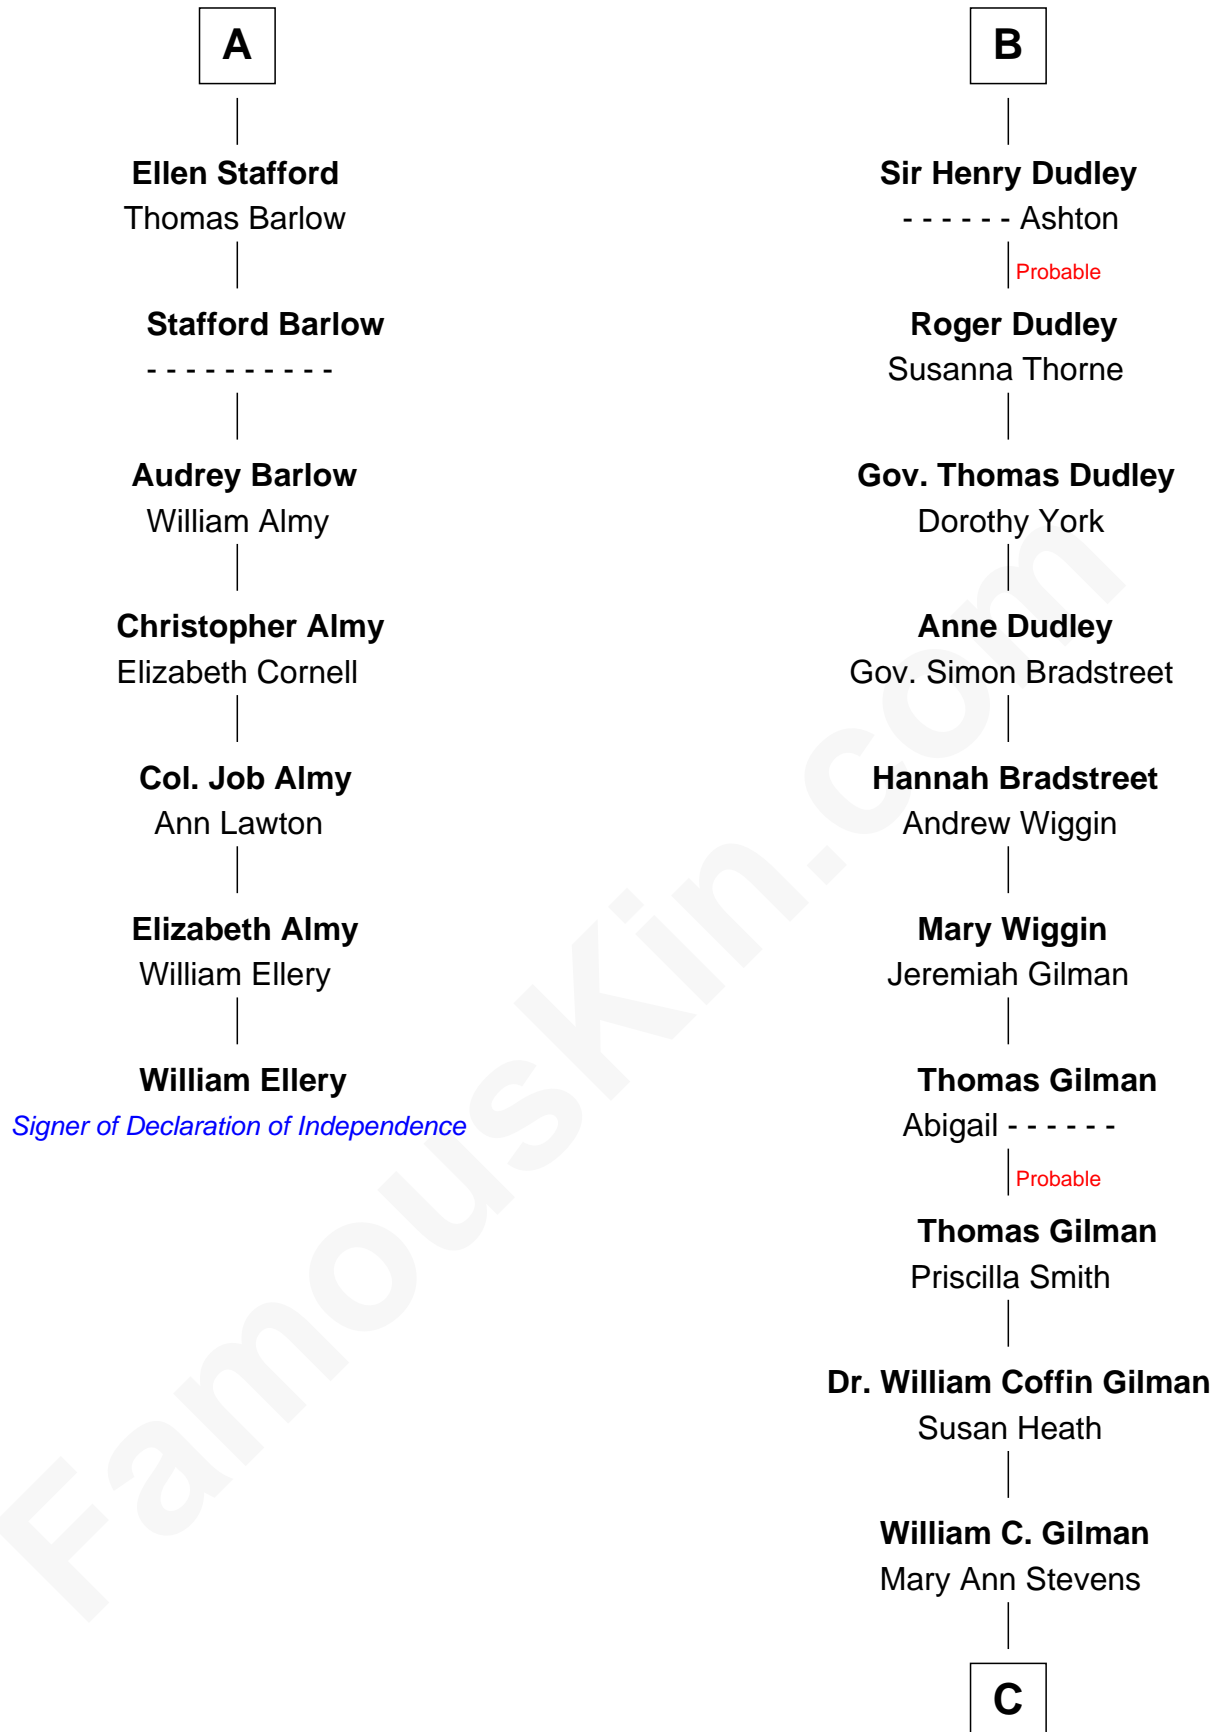

## Relationship Chart of

### William Ellery

*Signer of the Declaration of Independence*

13th cousin 7 times removed of

**George Hamilton**  
*TV and Movie Actor*

**C**

**George C. Gilman**  
Elizabeth Melissa Lane

**Lillian C. Gilman**  
Harry Fuller Hamilton