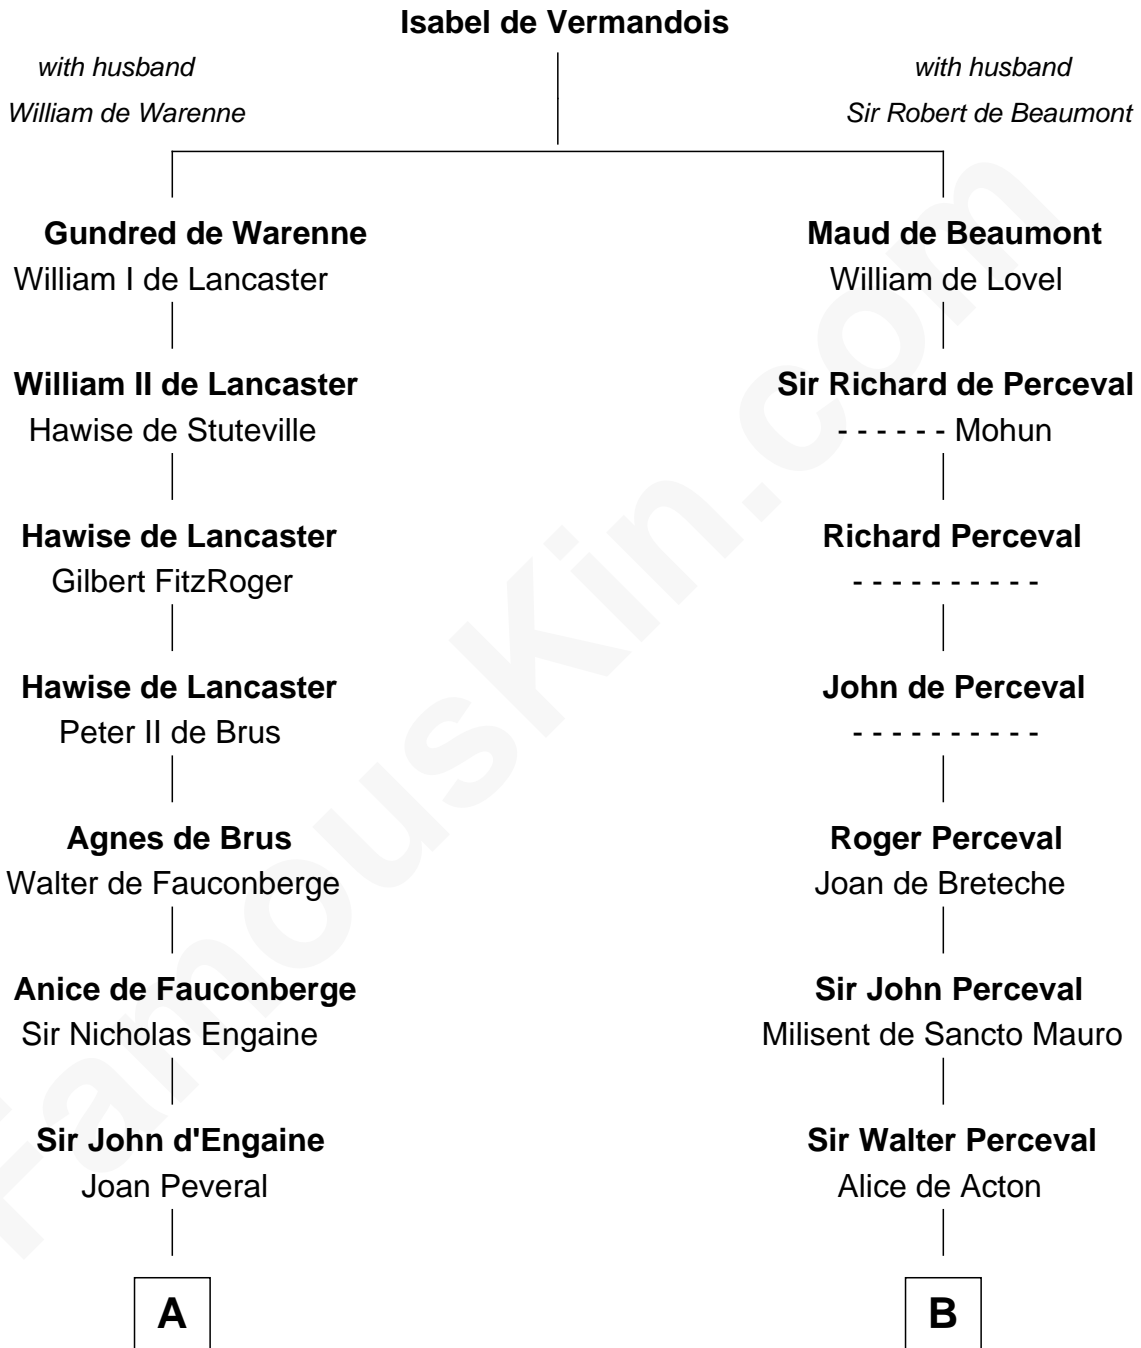

FamousKin.com

Relationship Chart of

William Ellery

Signer of the Declaration of Independence

19th cousin 2 times removed of

Herman Melville
Author of Moby Dick

C

Col. Job Almy

Ann Lawton

Elizabeth Almy

William Ellery

William Ellery

Signer of Declaration of Independence

D

Rev. Daniel Greenleaf

Elizabeth Gookin