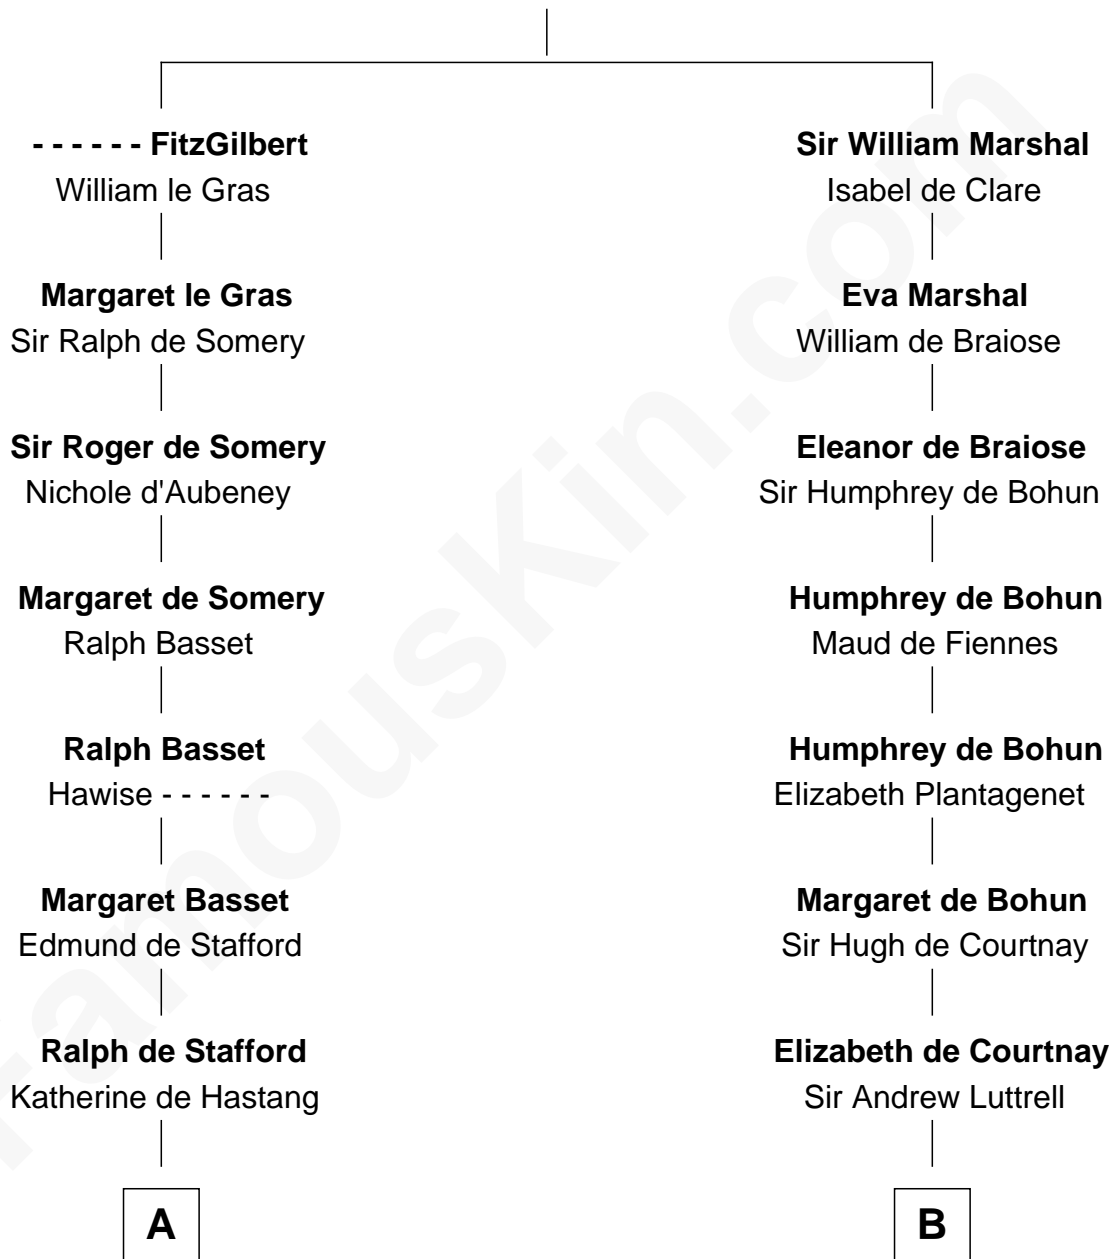

FamousKin.com

Relationship Chart of

William Ellery

Signer of the Declaration of Independence

20th cousin 1 time removed of

Herman Melville
Author of Moby Dick

John FitzGilbert
Sybilla of Salisbury

C

Christopher Almy

Elizabeth Cornell

Col. Job Almy

Ann Lawton

Elizabeth Almy

William Ellery

William Ellery

Signer of Declaration of Independence