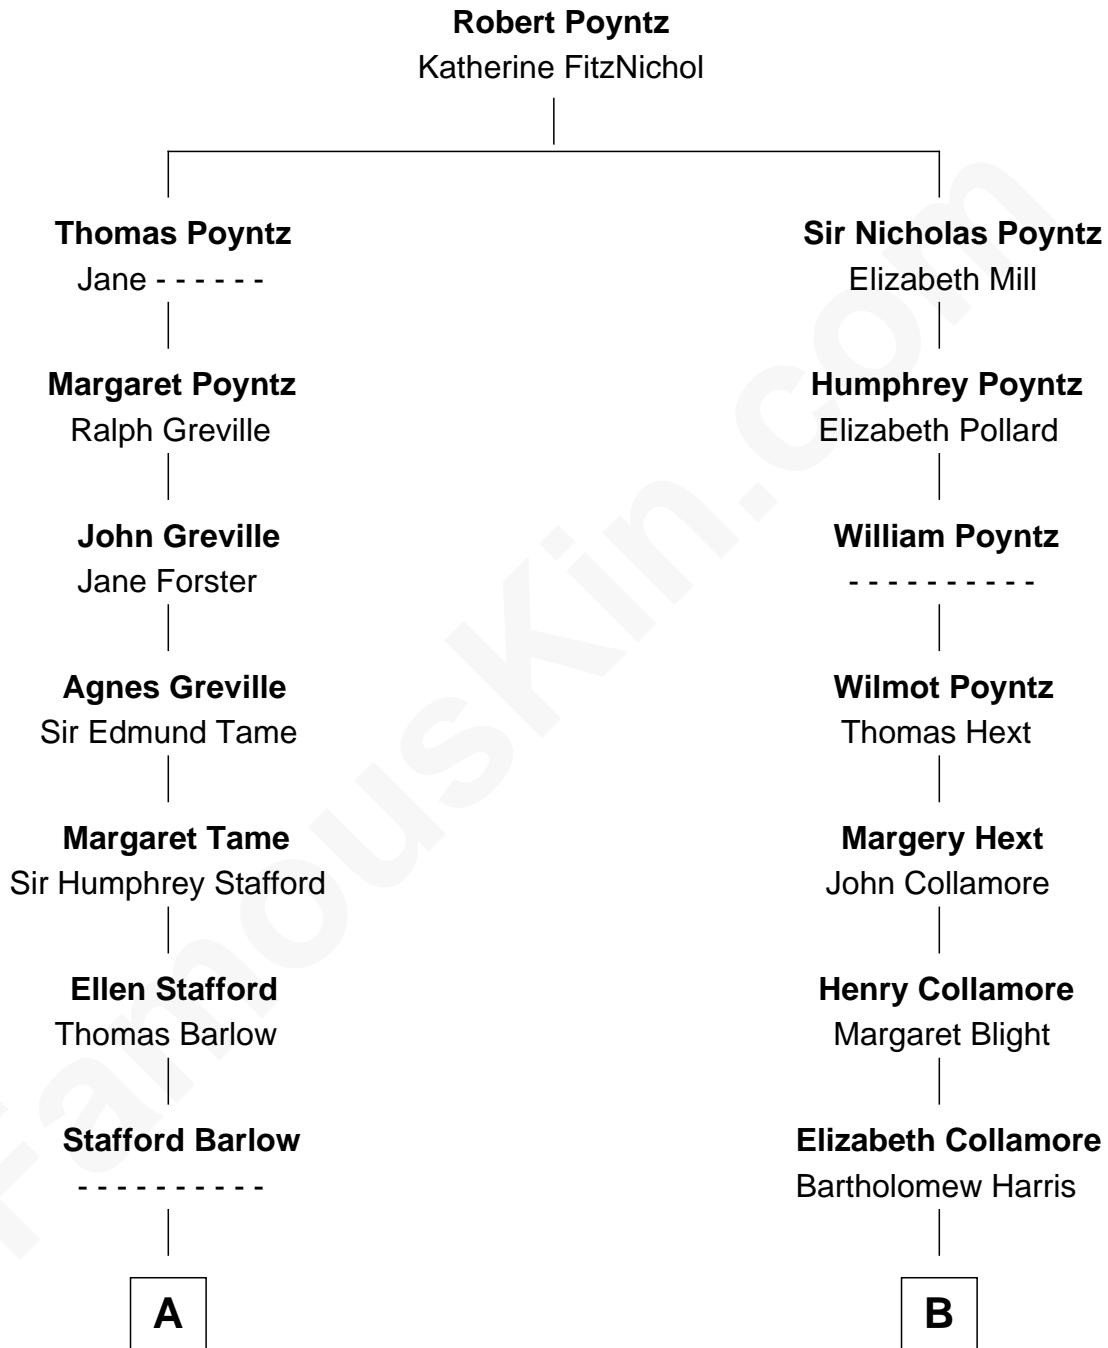

## Relationship Chart of

### William Ellery

Signer of the Declaration of Independence

11th cousin 7 times removed of

**Elisabeth Shue**

TV and Movie Actress

**C**

**Anne Brewster Wells**

James William Shue

**Elisabeth Shue**

*TV and Movie Actress*

FamousKin.com