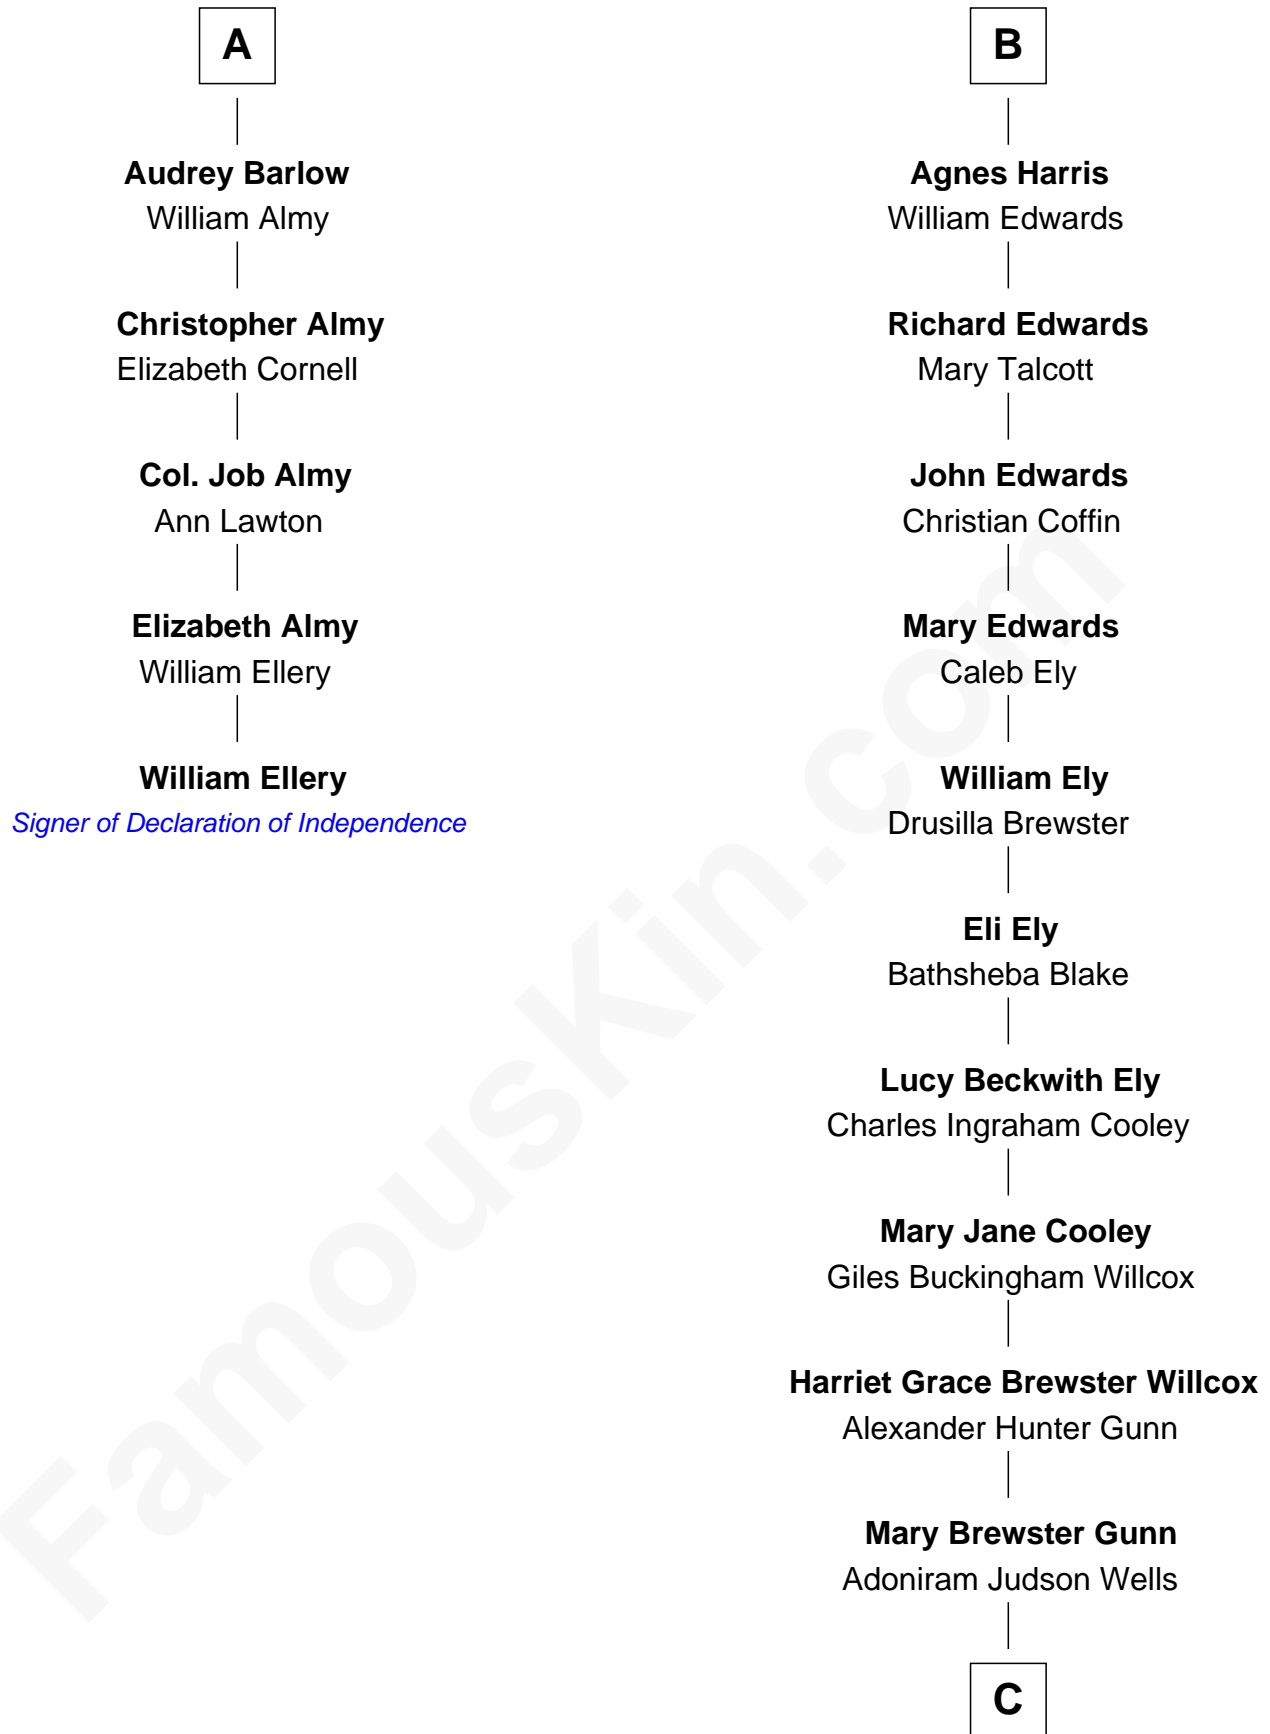

## Relationship Chart of

### William Ellery

Signer of the Declaration of Independence

11th cousin 7 times removed of

**Elisabeth Shue**

TV and Movie Actress

**C**

**Anne Brewster Wells**

James William Shue