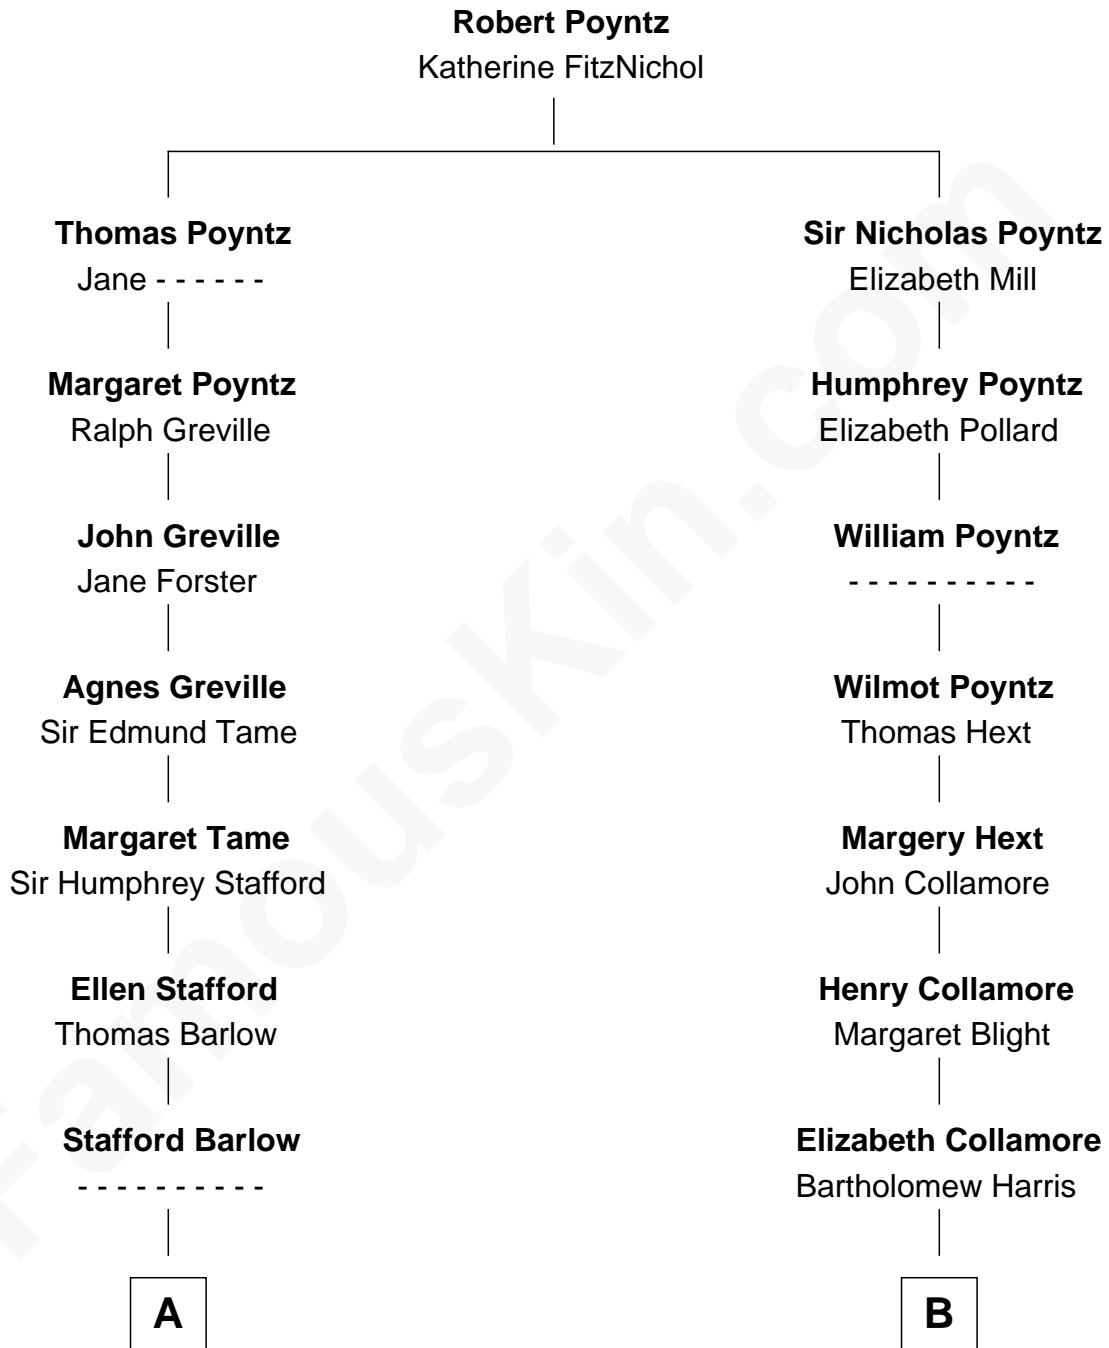

FamousKin.com

Relationship Chart of

William Ellery

Signer of the Declaration of Independence

11th cousin 7 times removed of

Andrew Shue

TV Actor

C

—
Anne Brewster Wells

James William Shue

—
Andrew Shue

TV Actor

FamousKin.com