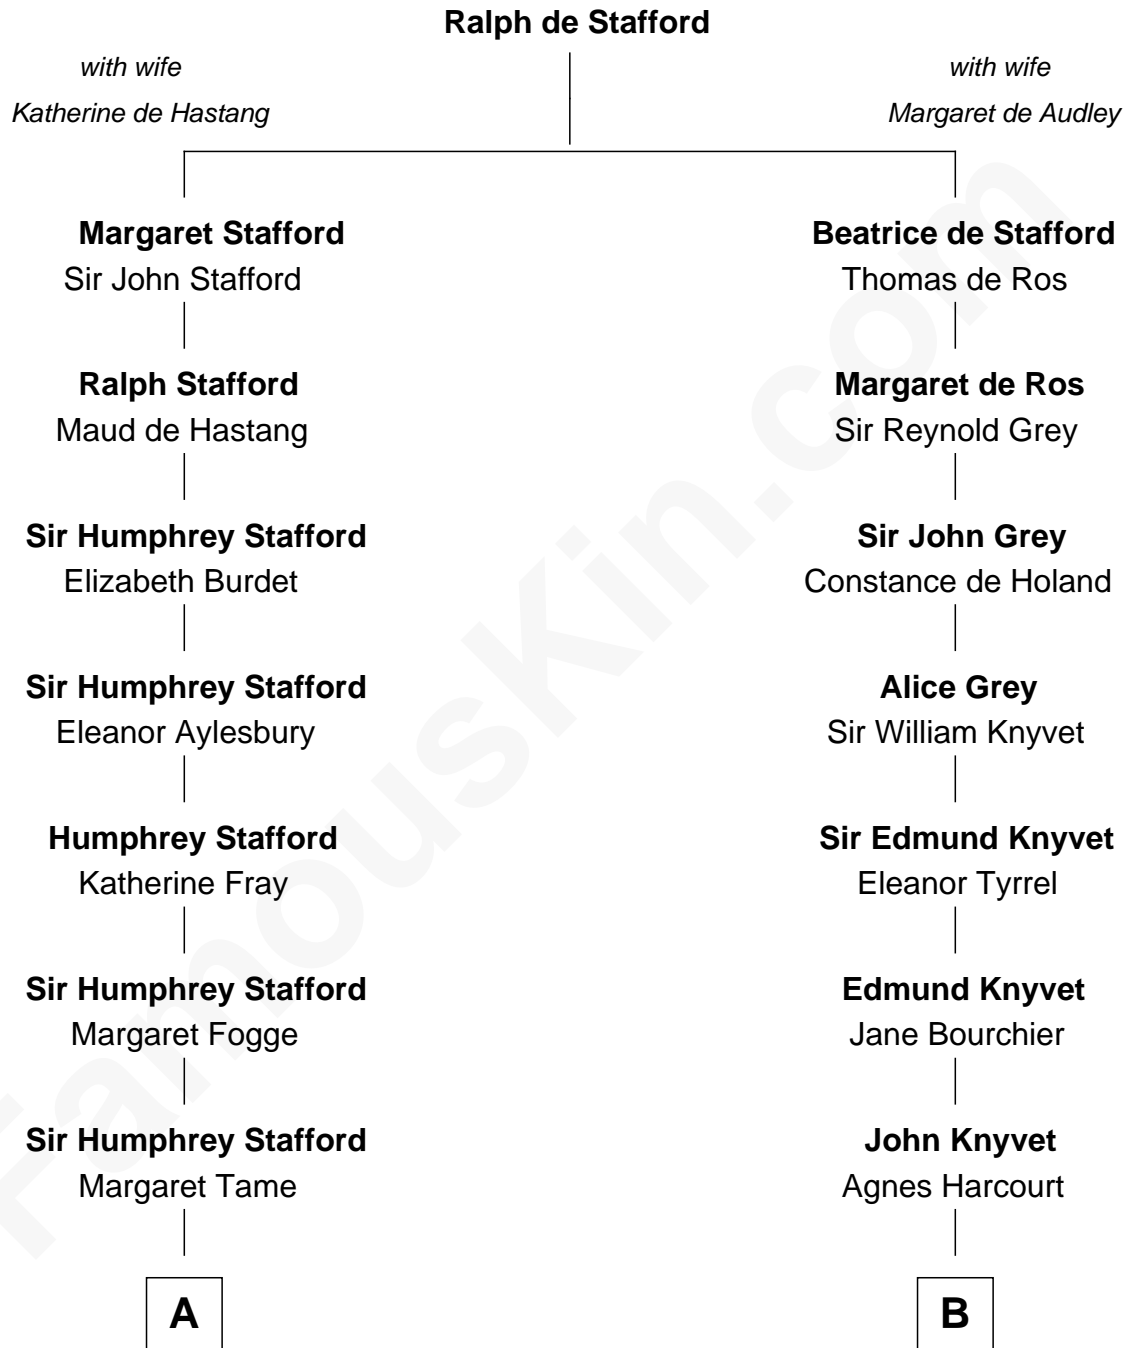

## Relationship Chart of

### William Ellery

*Signer of the Declaration of Independence*

13th cousin 8 times removed of

**Carly Fiorina**

*CEO of Hewlett-Packard*

C

**Margaret Isabella Walker**

Heinrich Weber

**John Walker Weber**

Maude Graves

**Cara Carleton Weber**

Harold Marvin Sneed

**Joseph Tyree Sneed**

Madelon Montross Juergens

**Carly Fiorina**

*CEO of Hewlett-Packard*