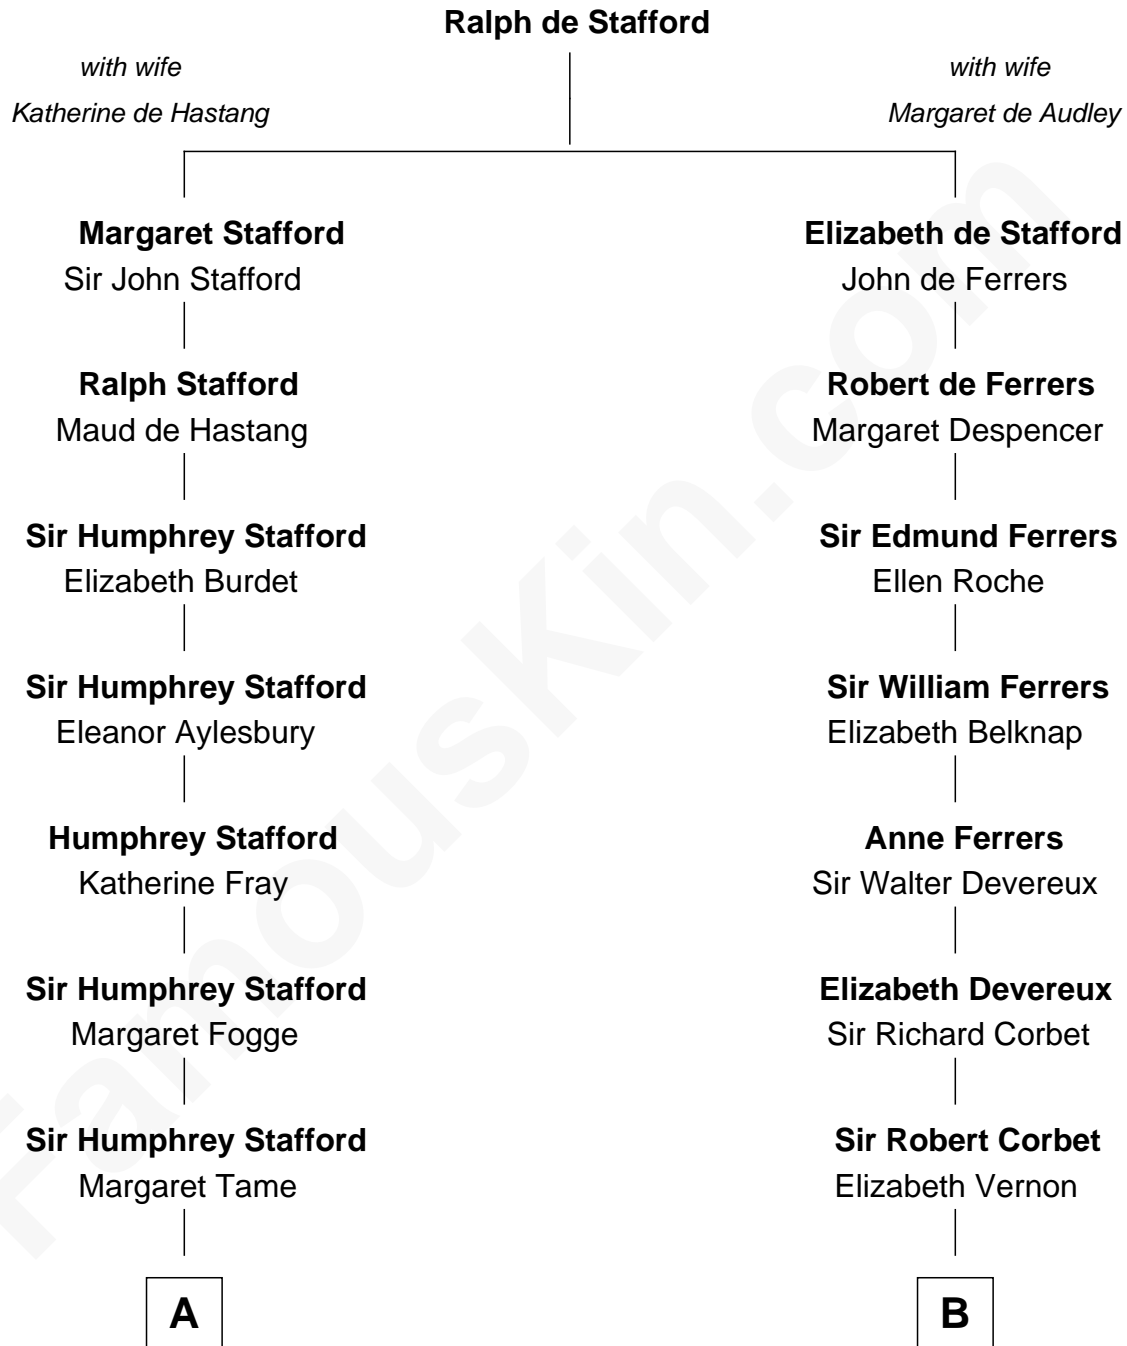

FamousKin.com

Relationship Chart of

William Ellery

Signer of the Declaration of Independence

13th cousin 8 times removed of

Illeana Douglas

TV and Movie Actress

C

Emma Jane Douglas

Col. George Taliaferro Shackelford

Lena Priscilla Shackelford

Edouard Gregory Hesselberg

Melvyn Edouard Hesselberg

Rosalind Hightower

Gregory Hesselberg

Joan Georgescu