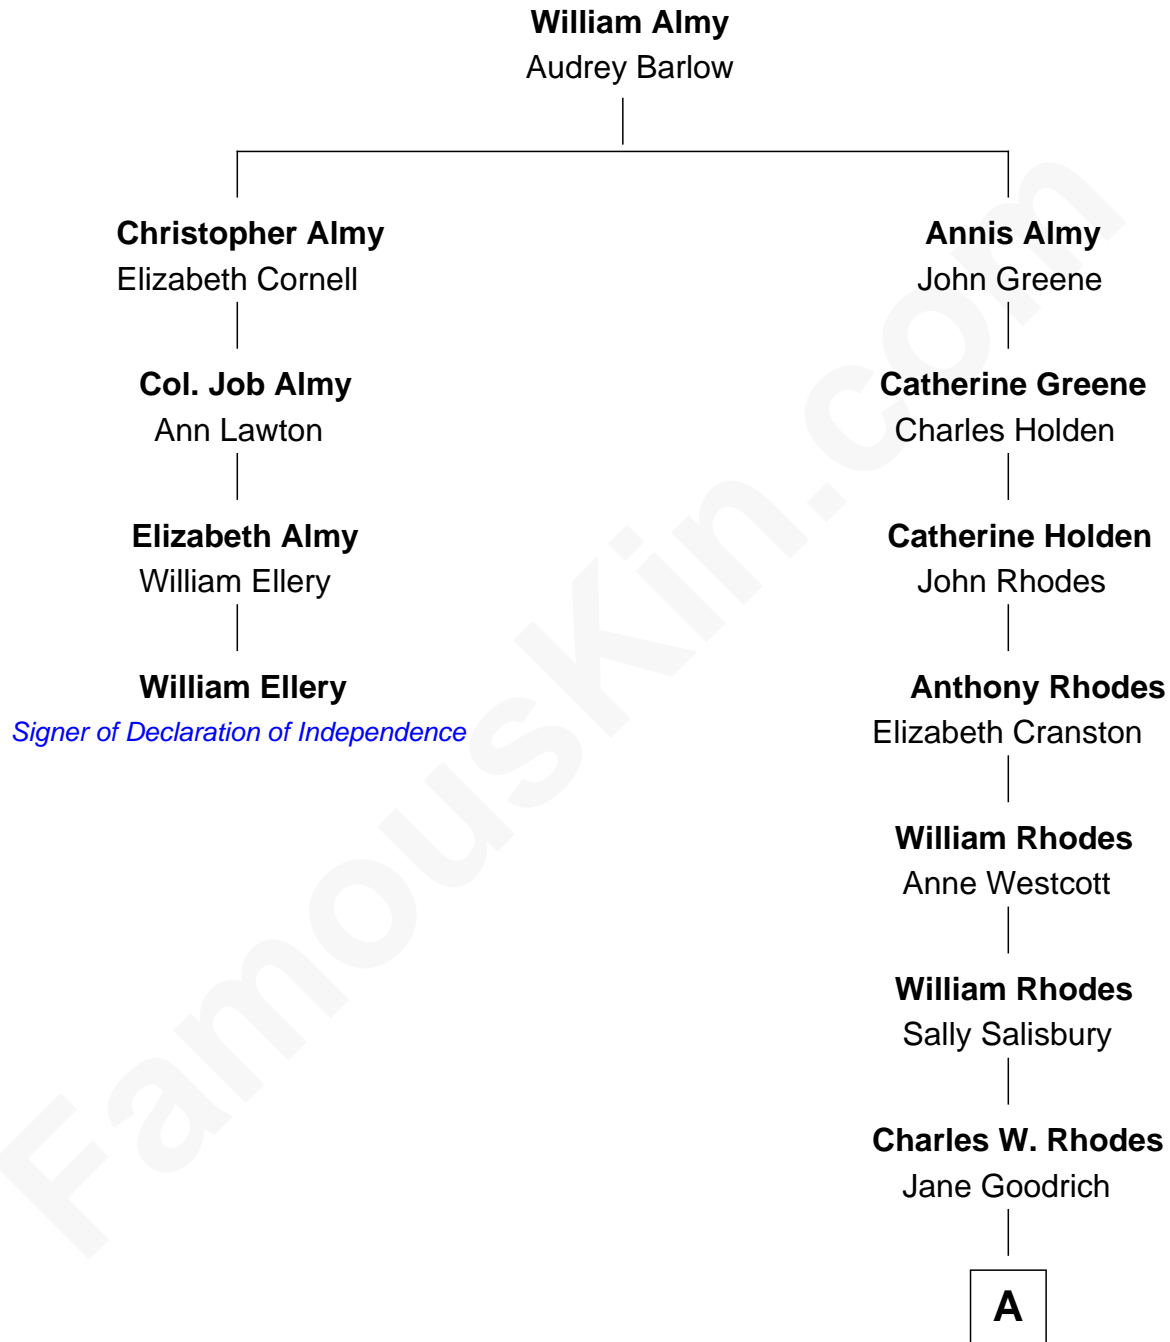

## Relationship Chart of

### William Ellery

*Signer of the Declaration of Independence*

3rd cousin 8 times removed of

**Sarah Palin**

*9th Governor of Alaska*

**A**

Alma Miranda Rhodes

James W. Heath

Charles R. Heath

Alice Adeline Oriel

Charles Francis Heath

Nellie Marie Brandt

Charles Richard Heath

Sarah Sheeran

**Sarah Palin**

*9th Governor of Alaska*