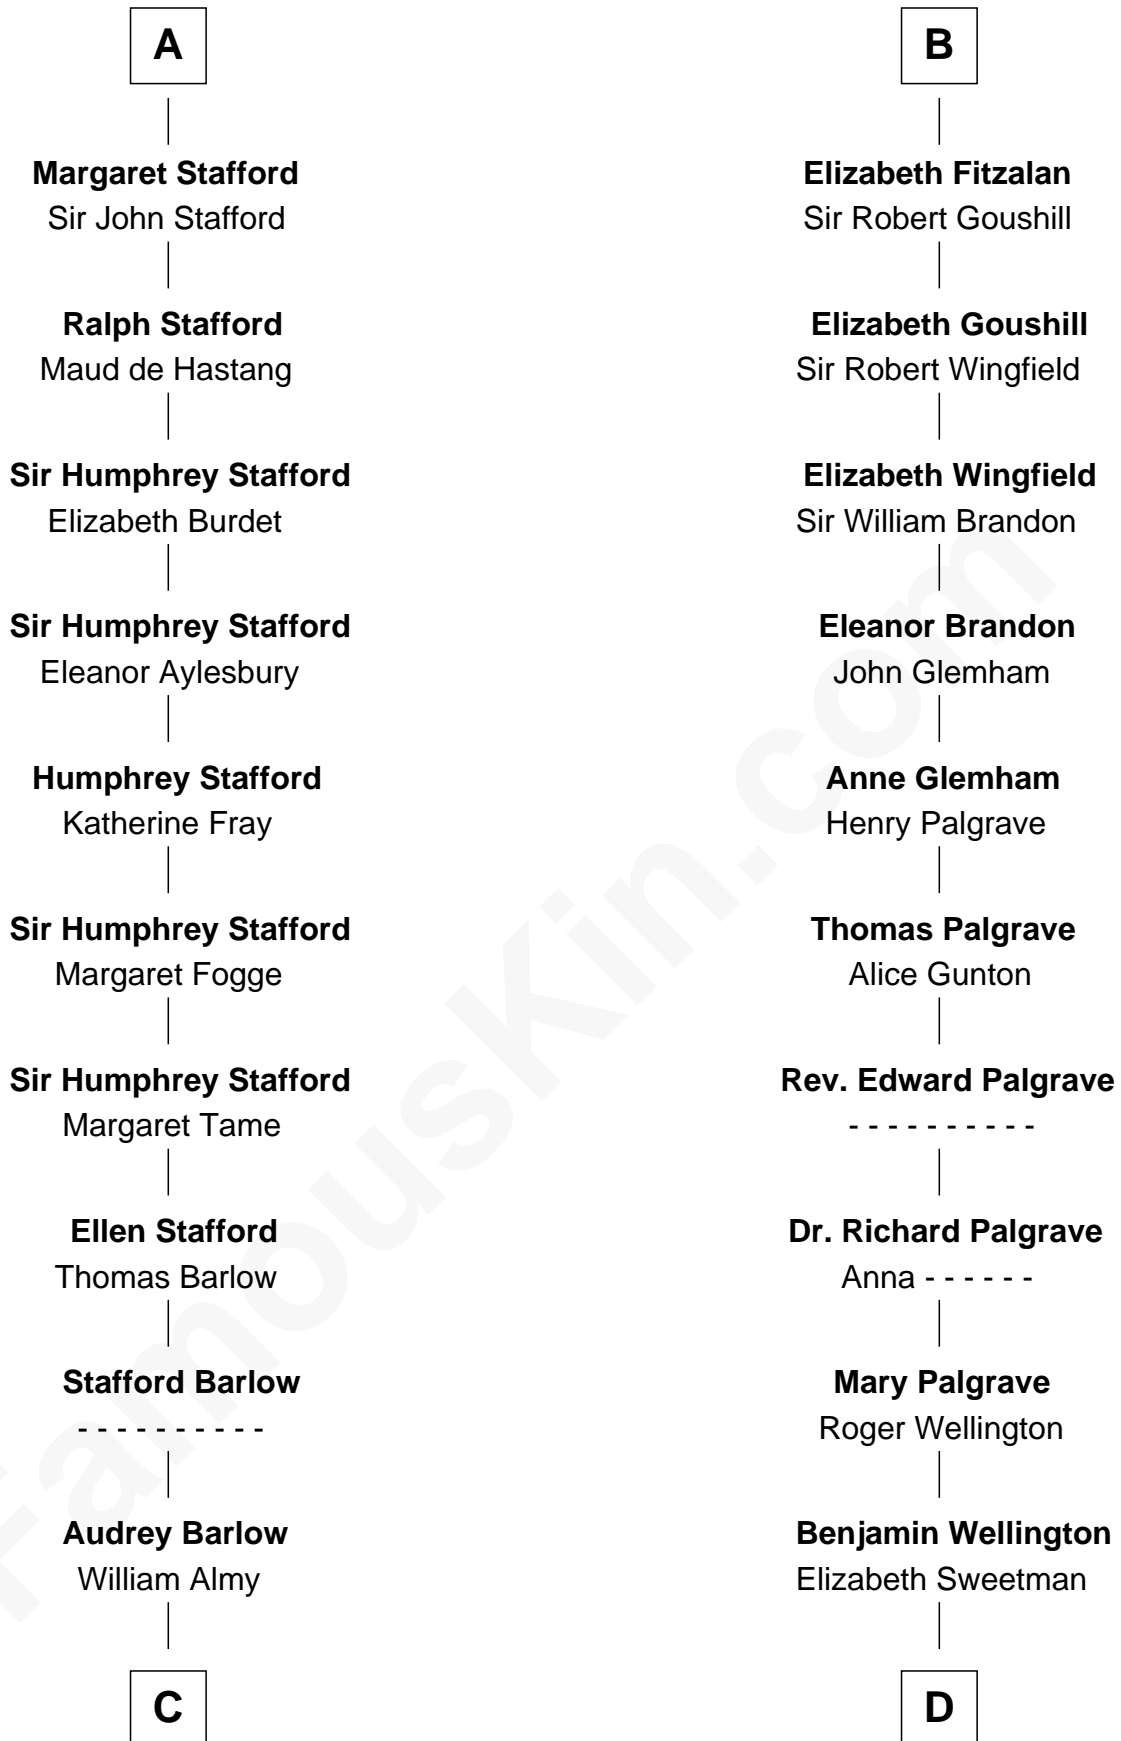

FamousKin.com

Relationship Chart of

William Ellery

Signer of the Declaration of Independence

20th cousin 1 time removed of

Shubael D. Childs

Founder of S.D. Childs & Company

C

Christopher Almy

Elizabeth Cornell

Col. Job Almy

Ann Lawton

Elizabeth Almy

William Ellery

William Ellery

Signer of Declaration of Independence