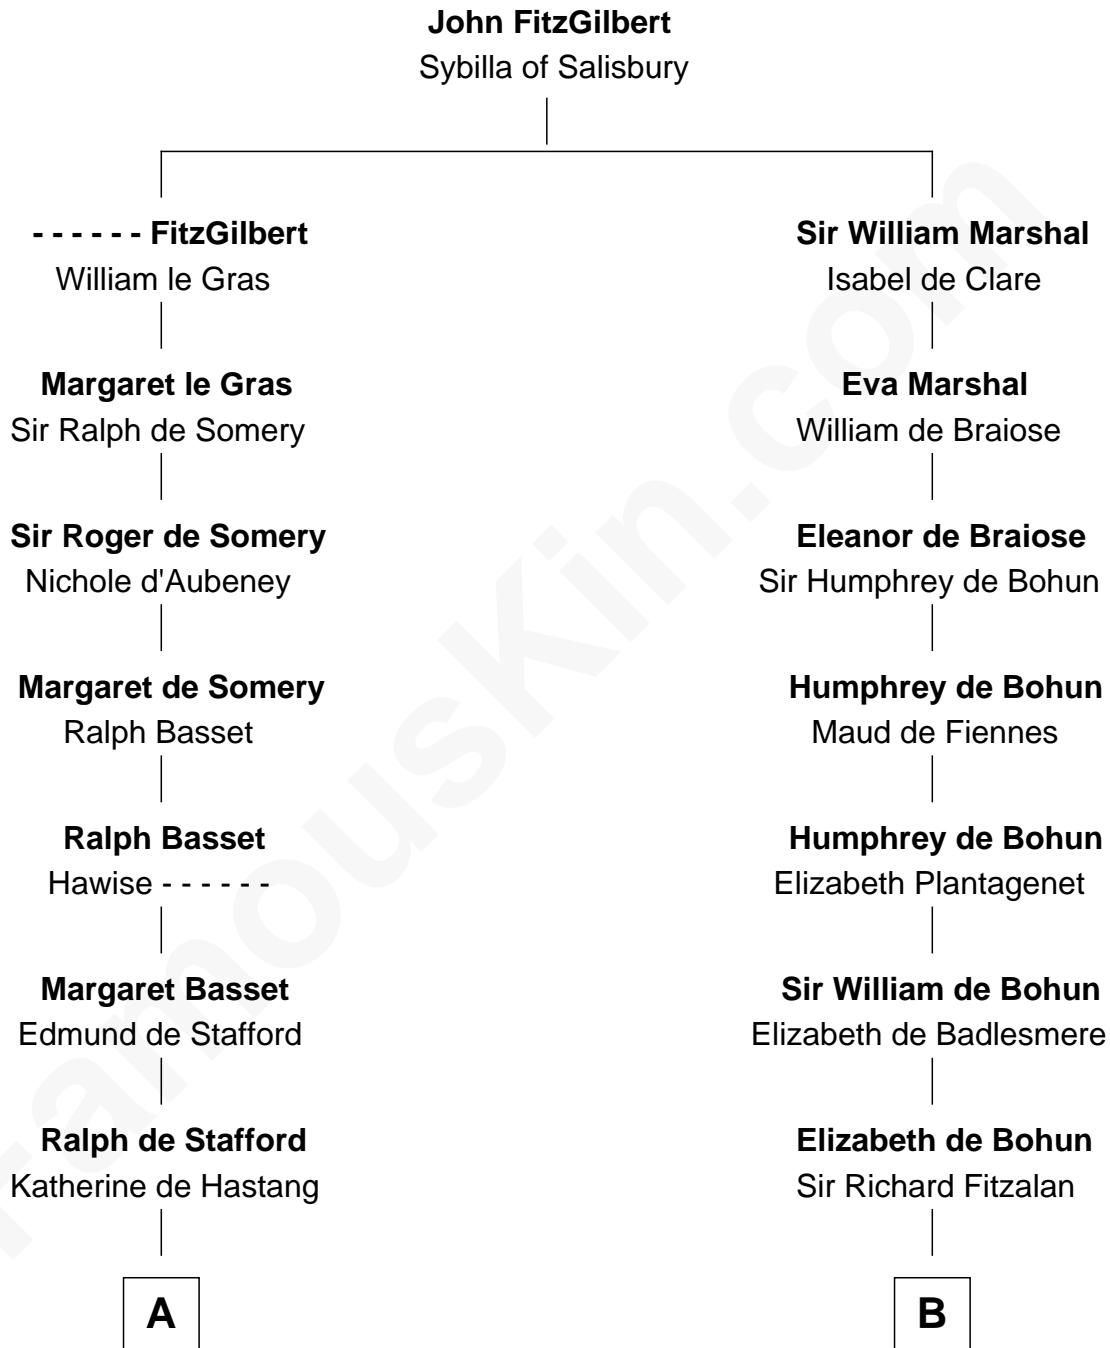

FamousKin.com

Relationship Chart of

William Ellery

Signer of the Declaration of Independence

20th cousin 1 time removed of

Shubael D. Childs

Founder of S.D. Childs & Company

C

Christopher Almy

Elizabeth Cornell

Col. Job Almy

Ann Lawton

Elizabeth Almy

William Ellery

William Ellery

Signer of Declaration of Independence