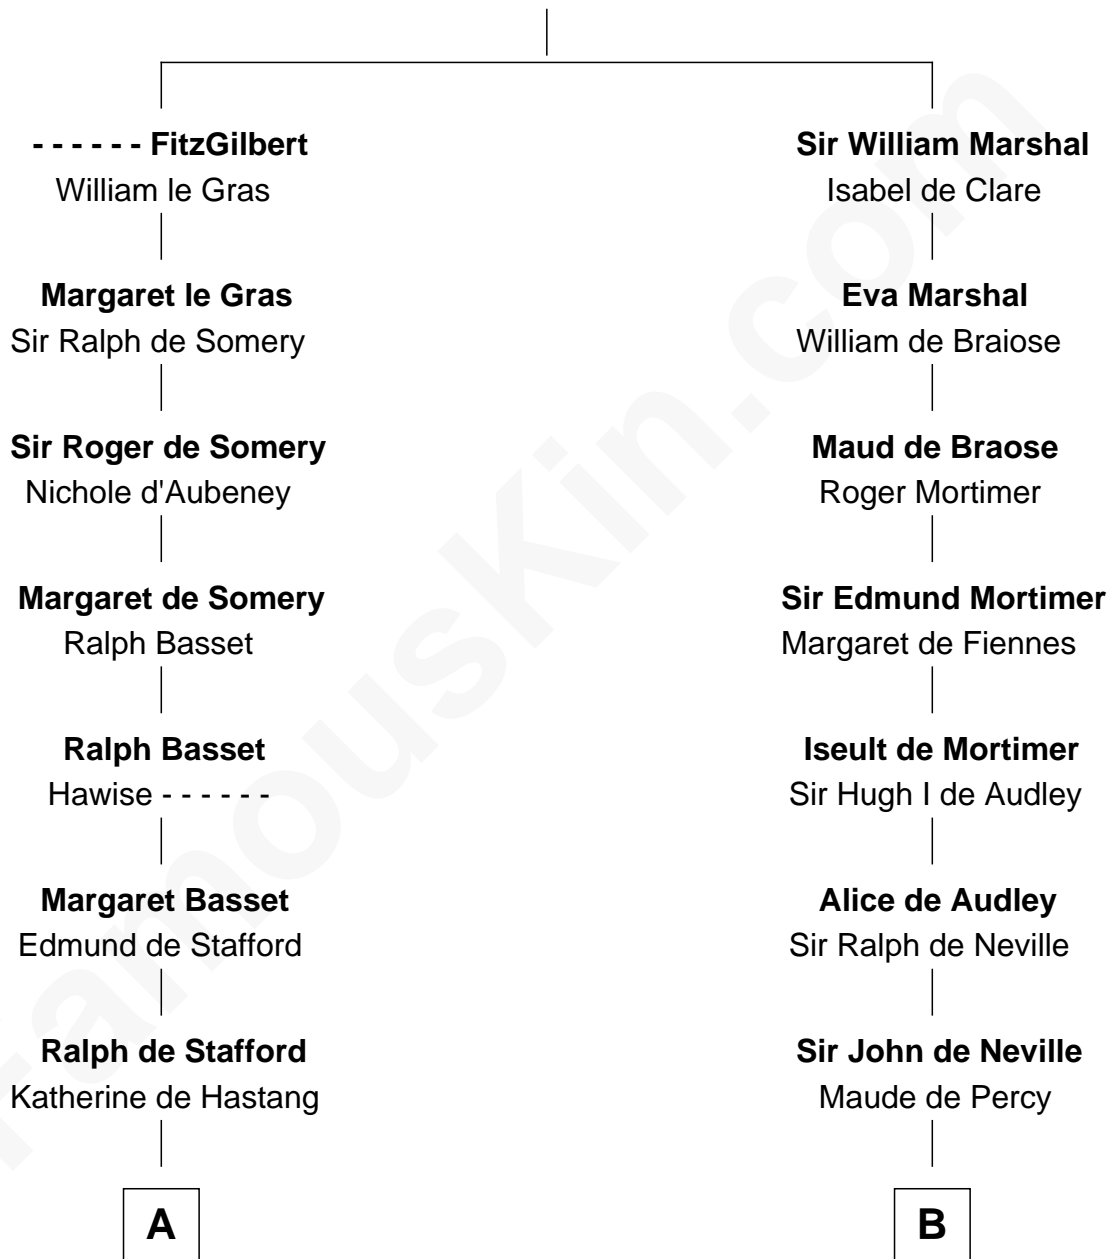

FamousKin.com

Relationship Chart of

William Ellery

Signer of the Declaration of Independence

19th cousin 1 time removed of

Thomas Jefferson

3rd U.S. President and Signer of the Declaration of Independence

John FitzGilbert
Sybilla of Salisbury

C

Christopher Almy

Elizabeth Cornell

Col. Job Almy

Ann Lawton

Elizabeth Almy

William Ellery

William Ellery