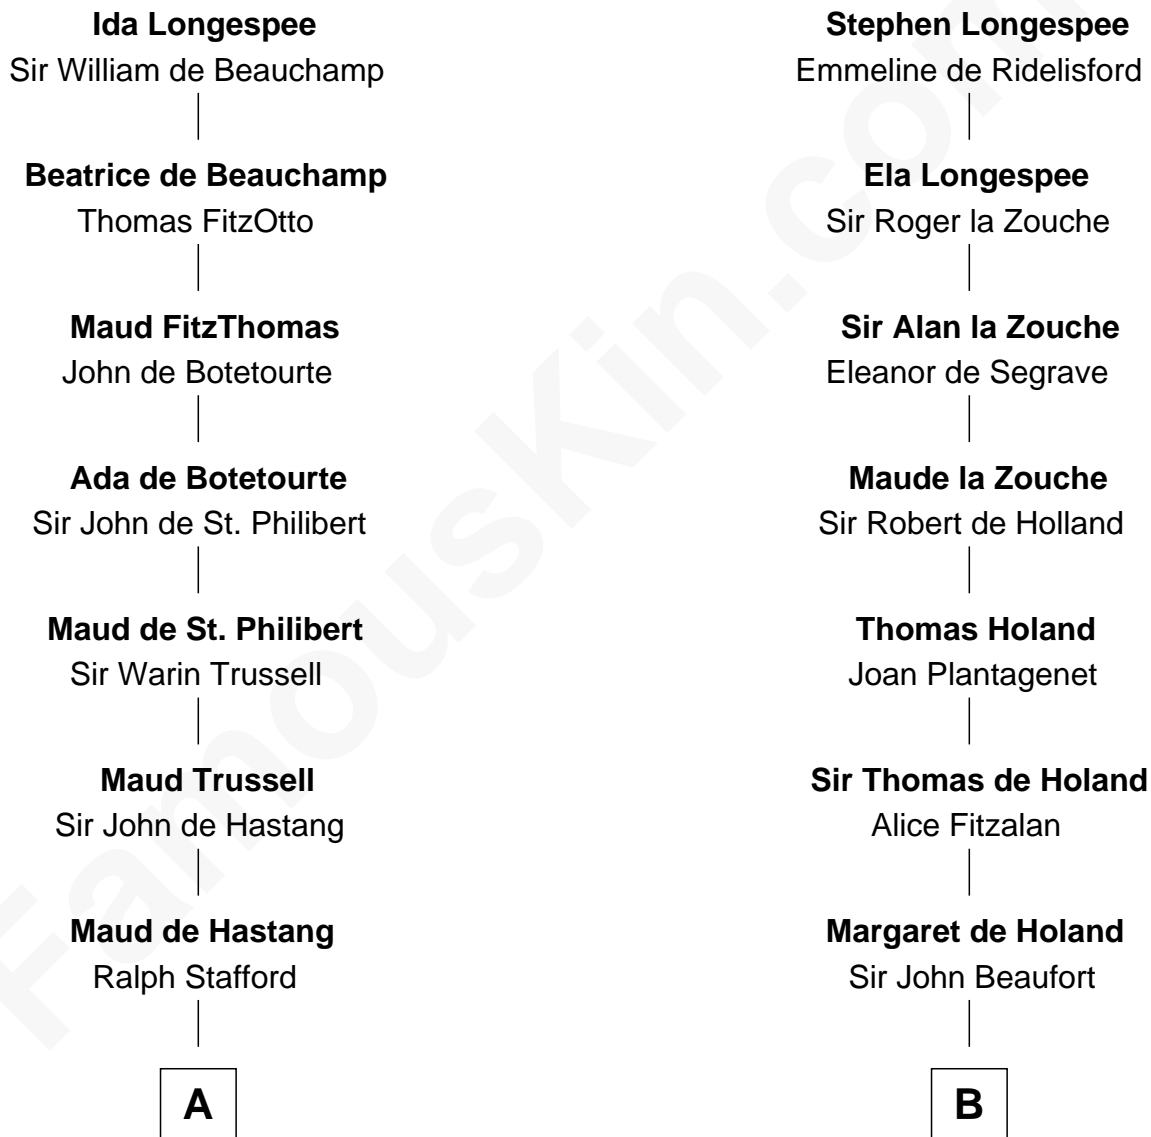

FamousKin.com

Relationship Chart of

William Ellery

Signer of the Declaration of Independence

18th cousin 2 times removed of

Alexander Hamilton

1st U.S. Secretary of the Treasury

Sir William Longespee

Ela of Salisbury

C

Elizabeth Almy

William Ellery

William Ellery

Signer of Declaration of Independence

D

Rebecca Cunningham