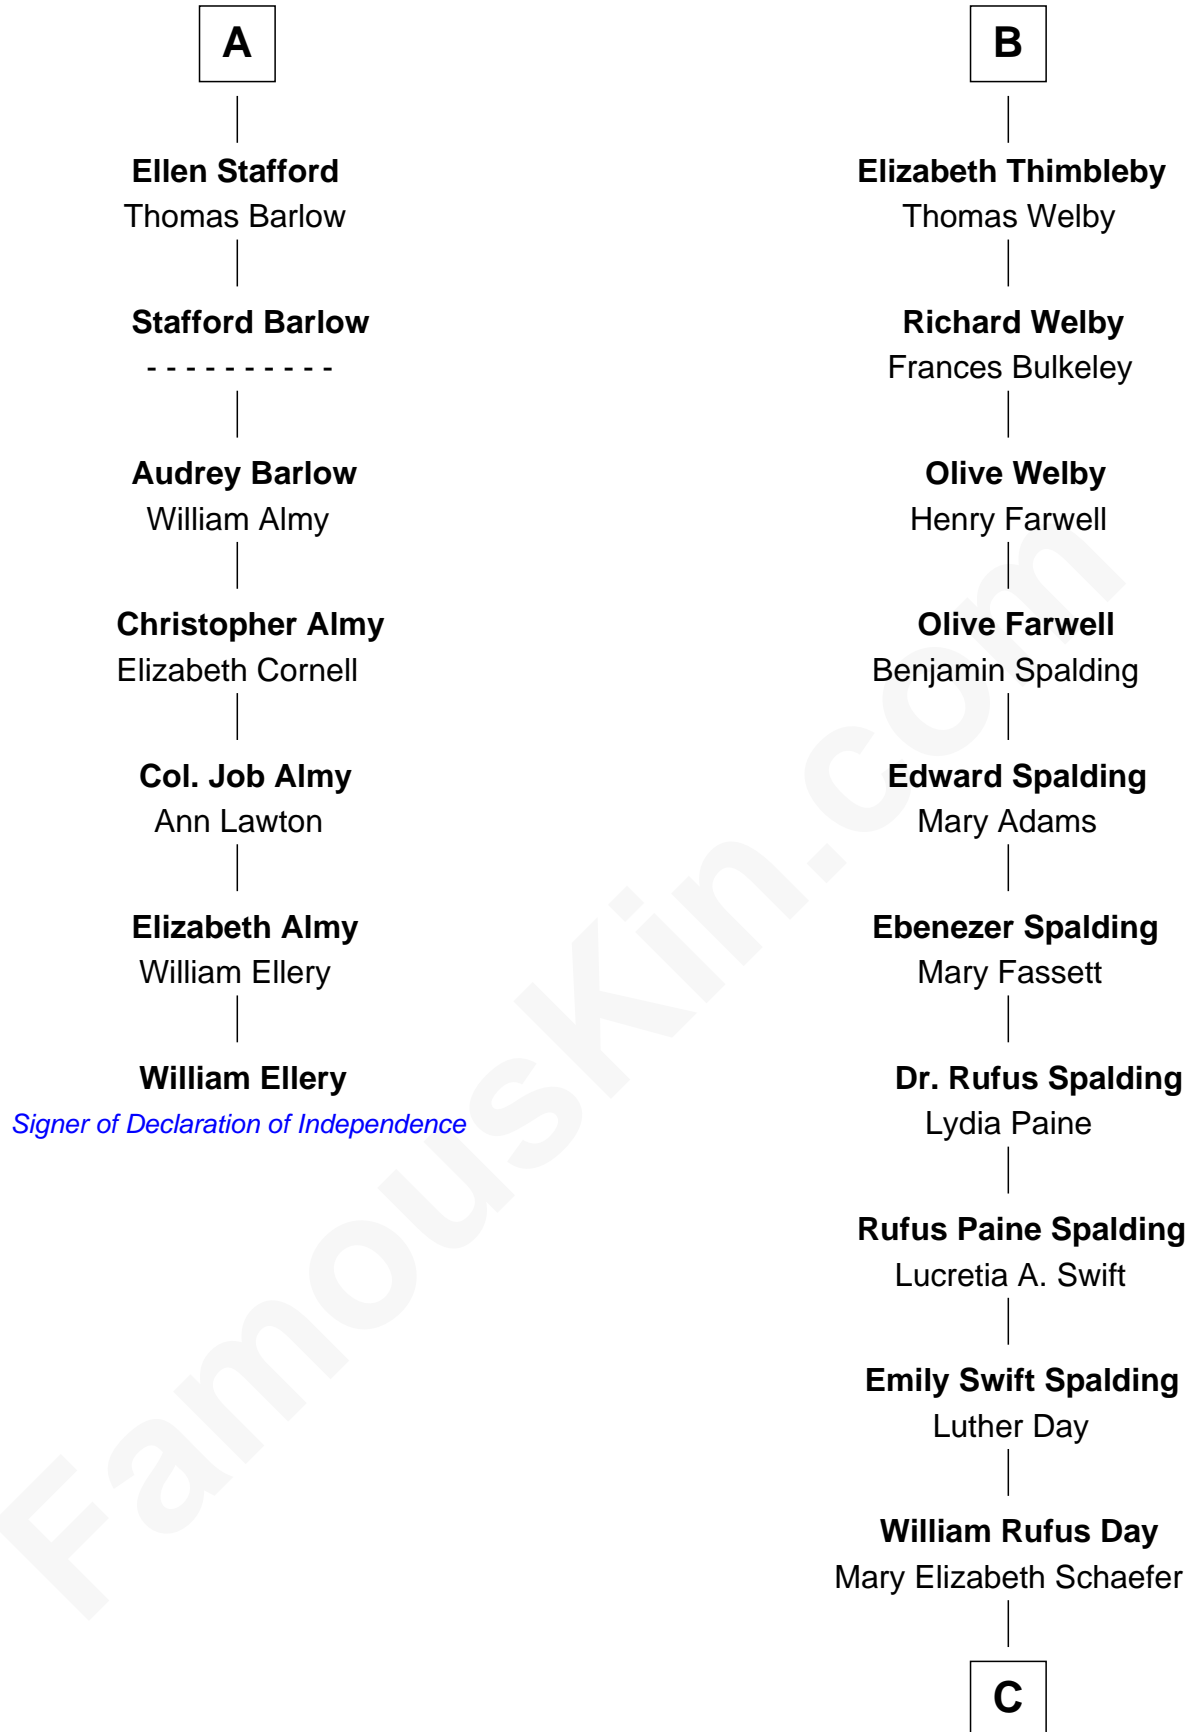

## Relationship Chart of

### William Ellery

*Signer of the Declaration of Independence*

13th cousin 7 times removed of

**Anna Gunn**

*TV and Movie Actress*

**C**

**Luther N. Day**

Ida McKinley Barber