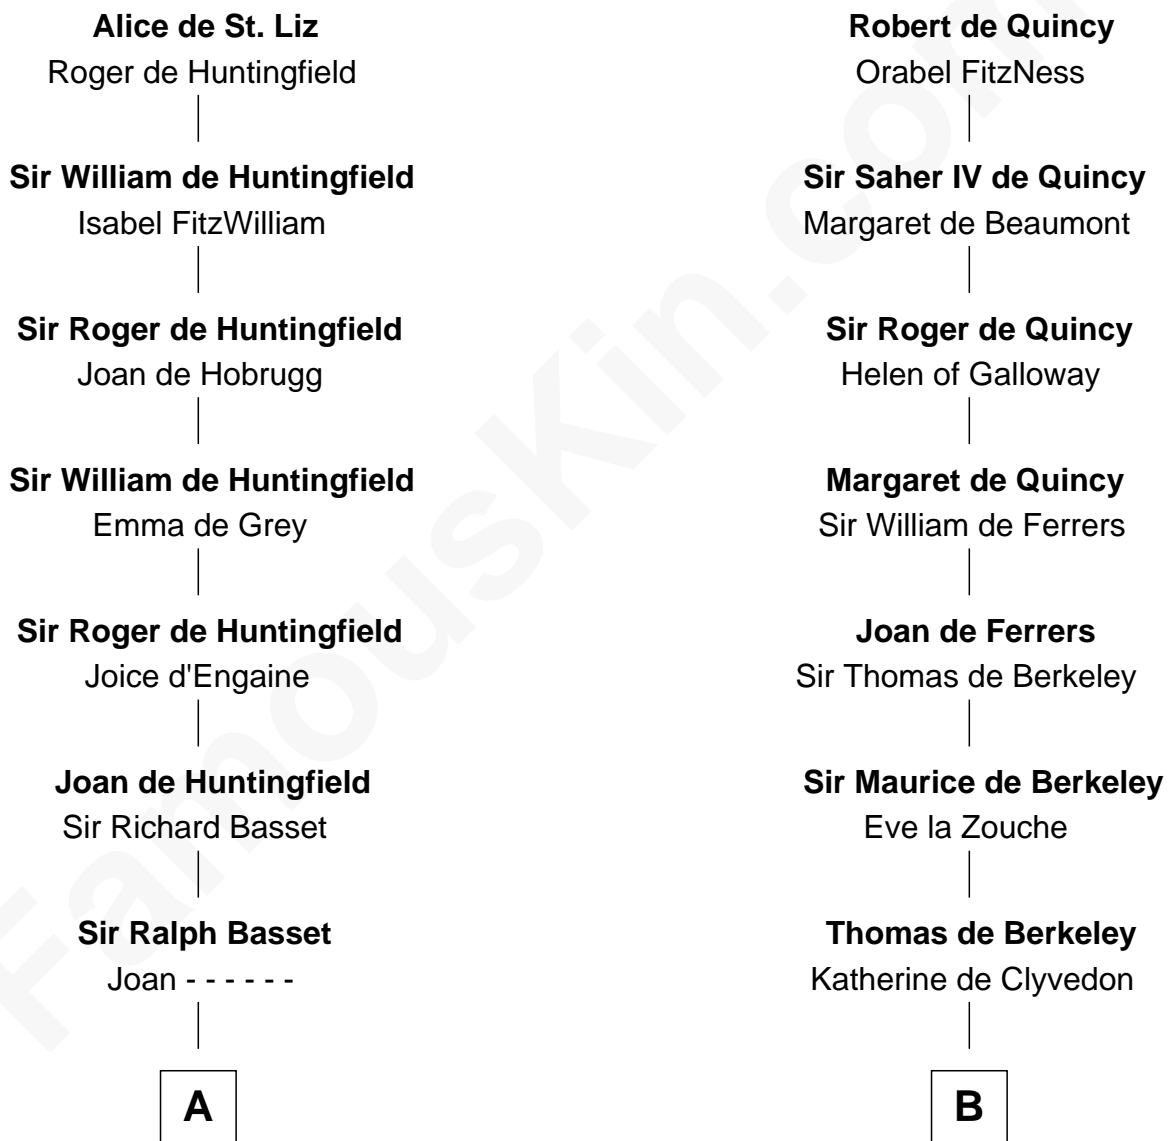

# FamousKin.com Relationship Chart of

**William Ellery**

*Signer of the Declaration of Independence*

20th cousin of

**Harriet Martineau**

*Author of The Hour and the Man*

**Saheer I de Quincy**

Maud de St. Liz

**C**

**Christopher Almy**

Elizabeth Cornell

**Col. Job Almy**

Ann Lawton

**Elizabeth Almy**

William Ellery

**William Ellery**