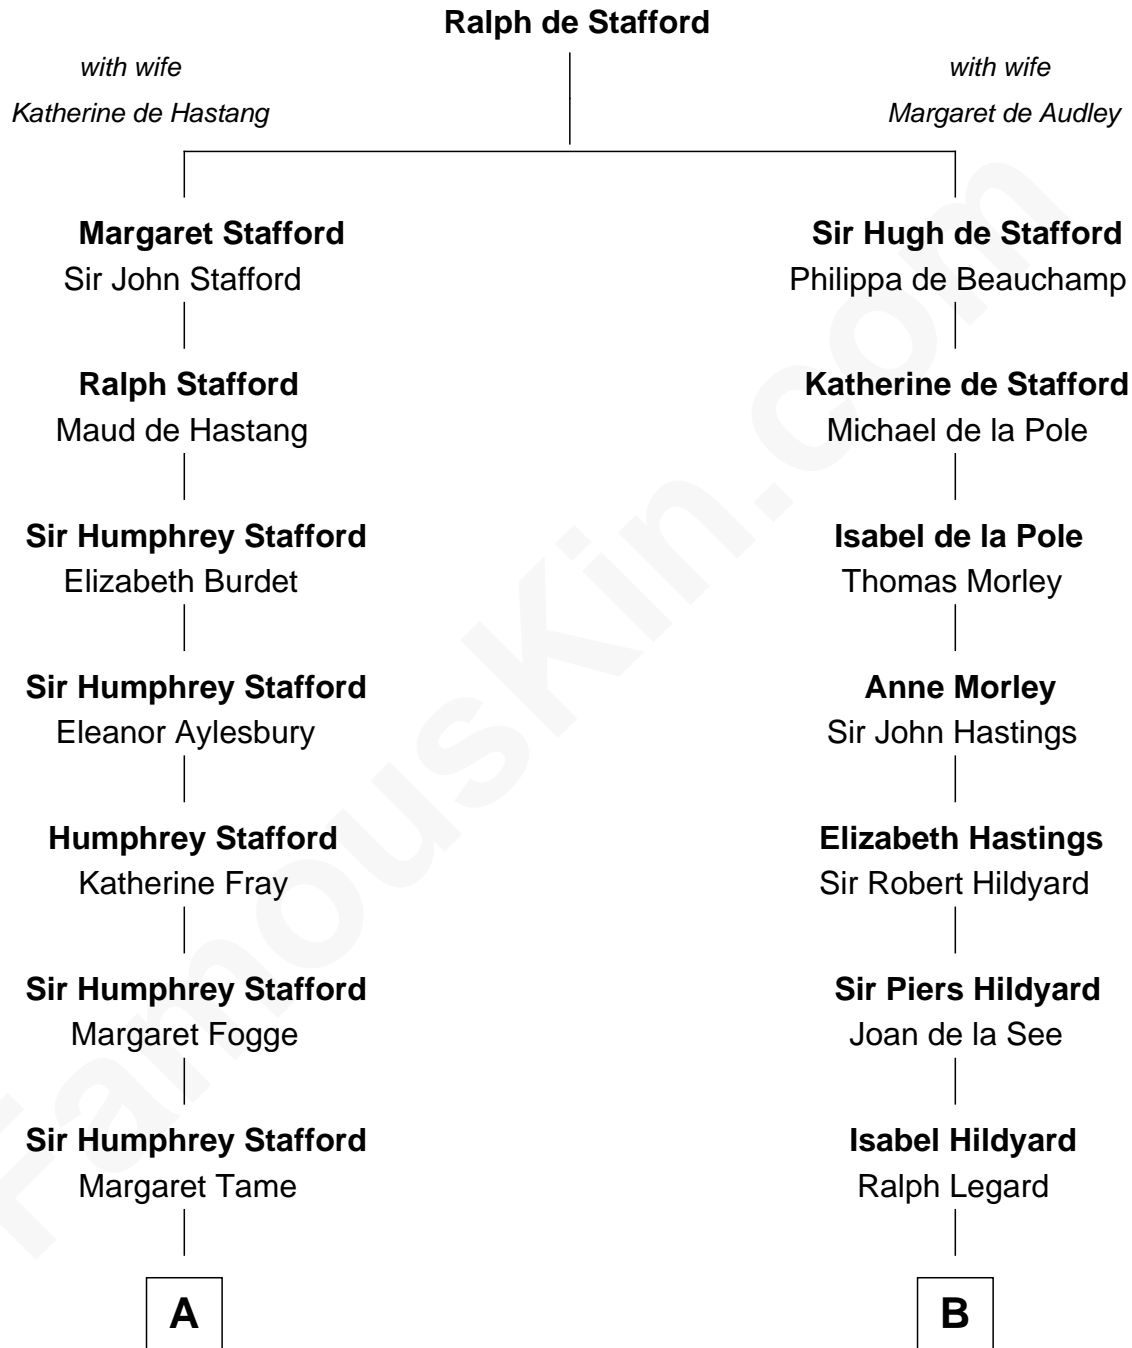

FamousKin.com

Relationship Chart of

William Ellery

Signer of the Declaration of Independence

13th cousin 8 times removed of

Edward Norton
Movie Actor

C

Seneca Hughes Norton

Josephine E. Weis

Edward Mower Norton

Alice C. Baals

Edward Mower Norton

Betty Kent Harrison

Edward Mower Norton

Lydia Robinson Rouse

Edward Norton