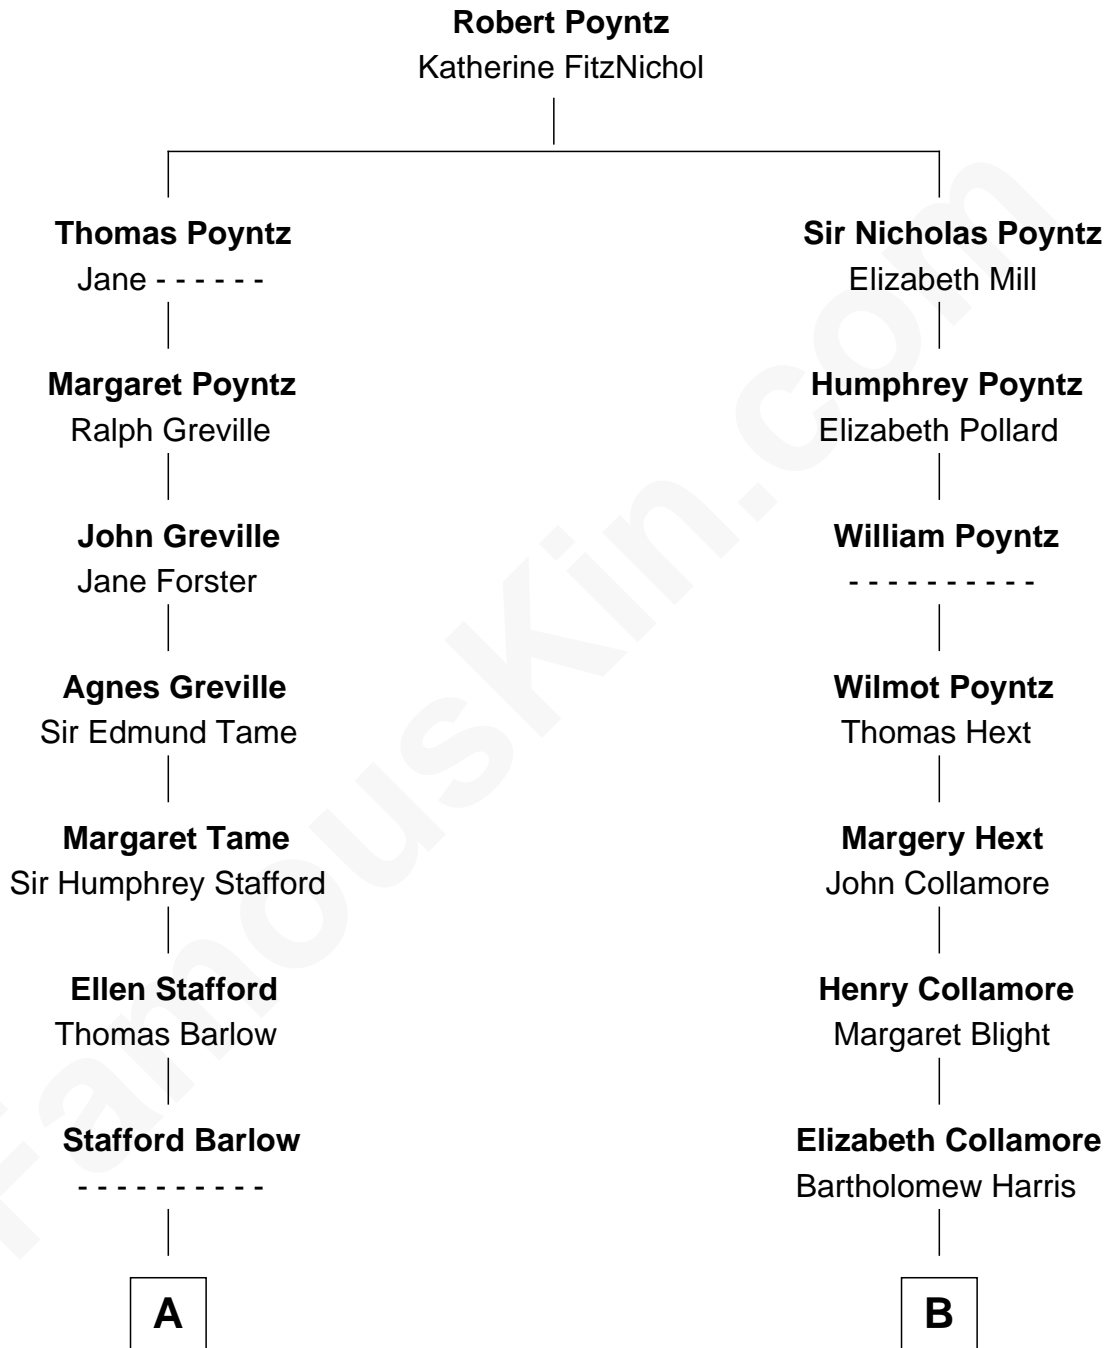

FamousKin.com

Relationship Chart of

William Ellery

Signer of the Declaration of Independence

11th cousin 7 times removed of

Mizuo Peck

TV and Movie Actress

C

George Leete Peck

Sanae Mizusawa

Mizuo Peck

TV and Movie Actress

FamousKin.com