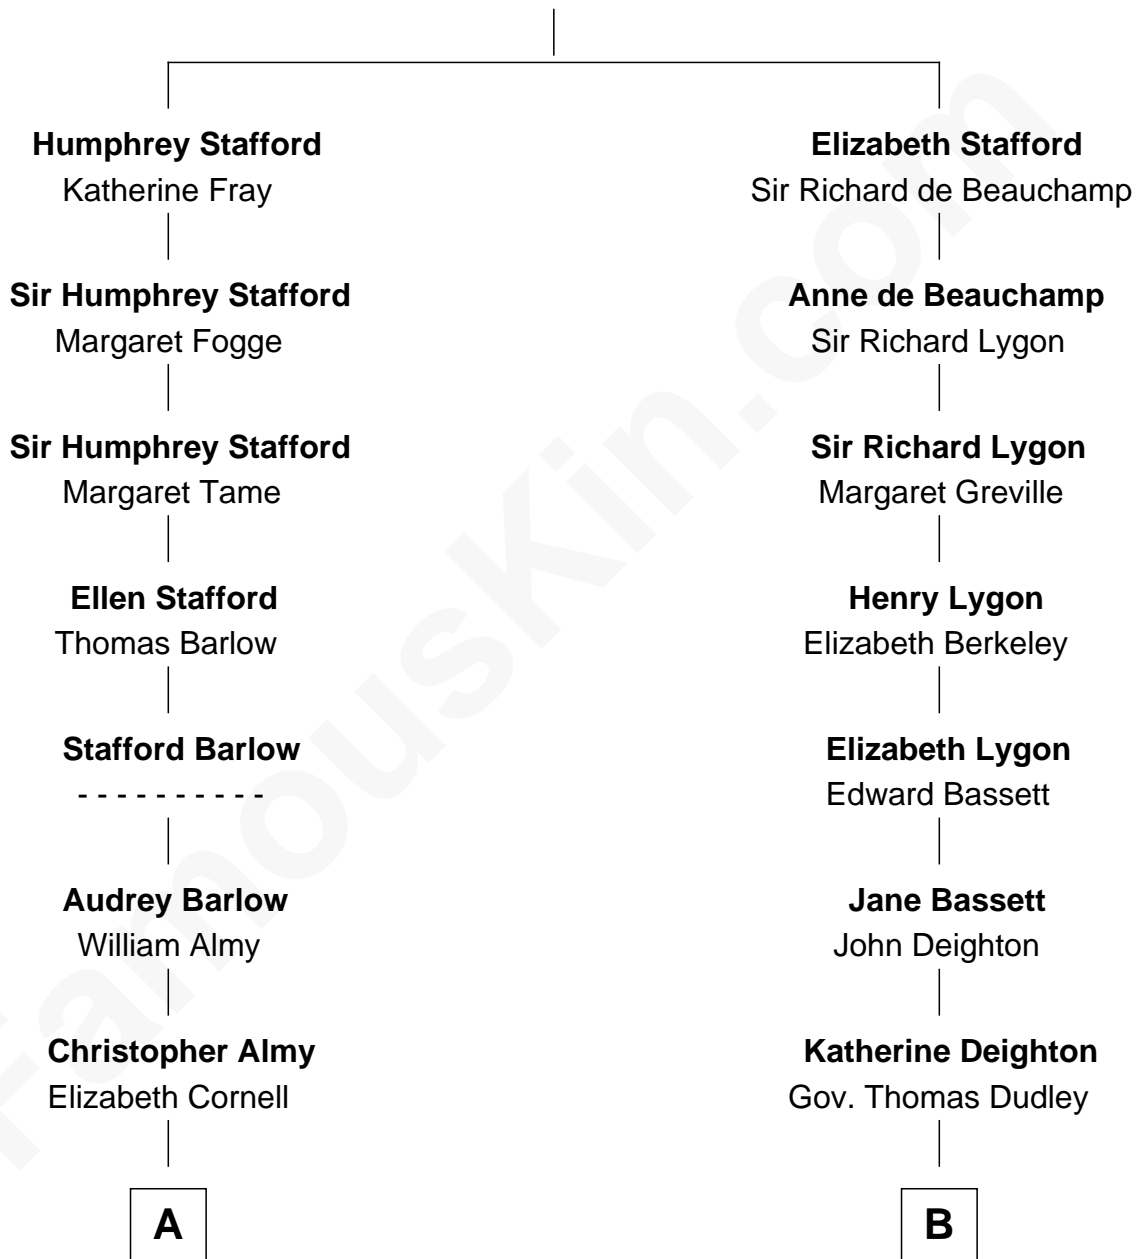

FamousKin.com

Relationship Chart of

William Ellery

Signer of the Declaration of Independence

9th cousin 6 times removed of

Endicott Peabody

62nd Governor of Massachusetts

Sir Humphrey Stafford

Eleanor Aylesbury

A

Col. Job Almy
Ann Lawton

Elizabeth Almy
William Ellery

William Ellery

Signer of Declaration of Independence

B

Gov. Joseph Dudley
Rebecca Tyng