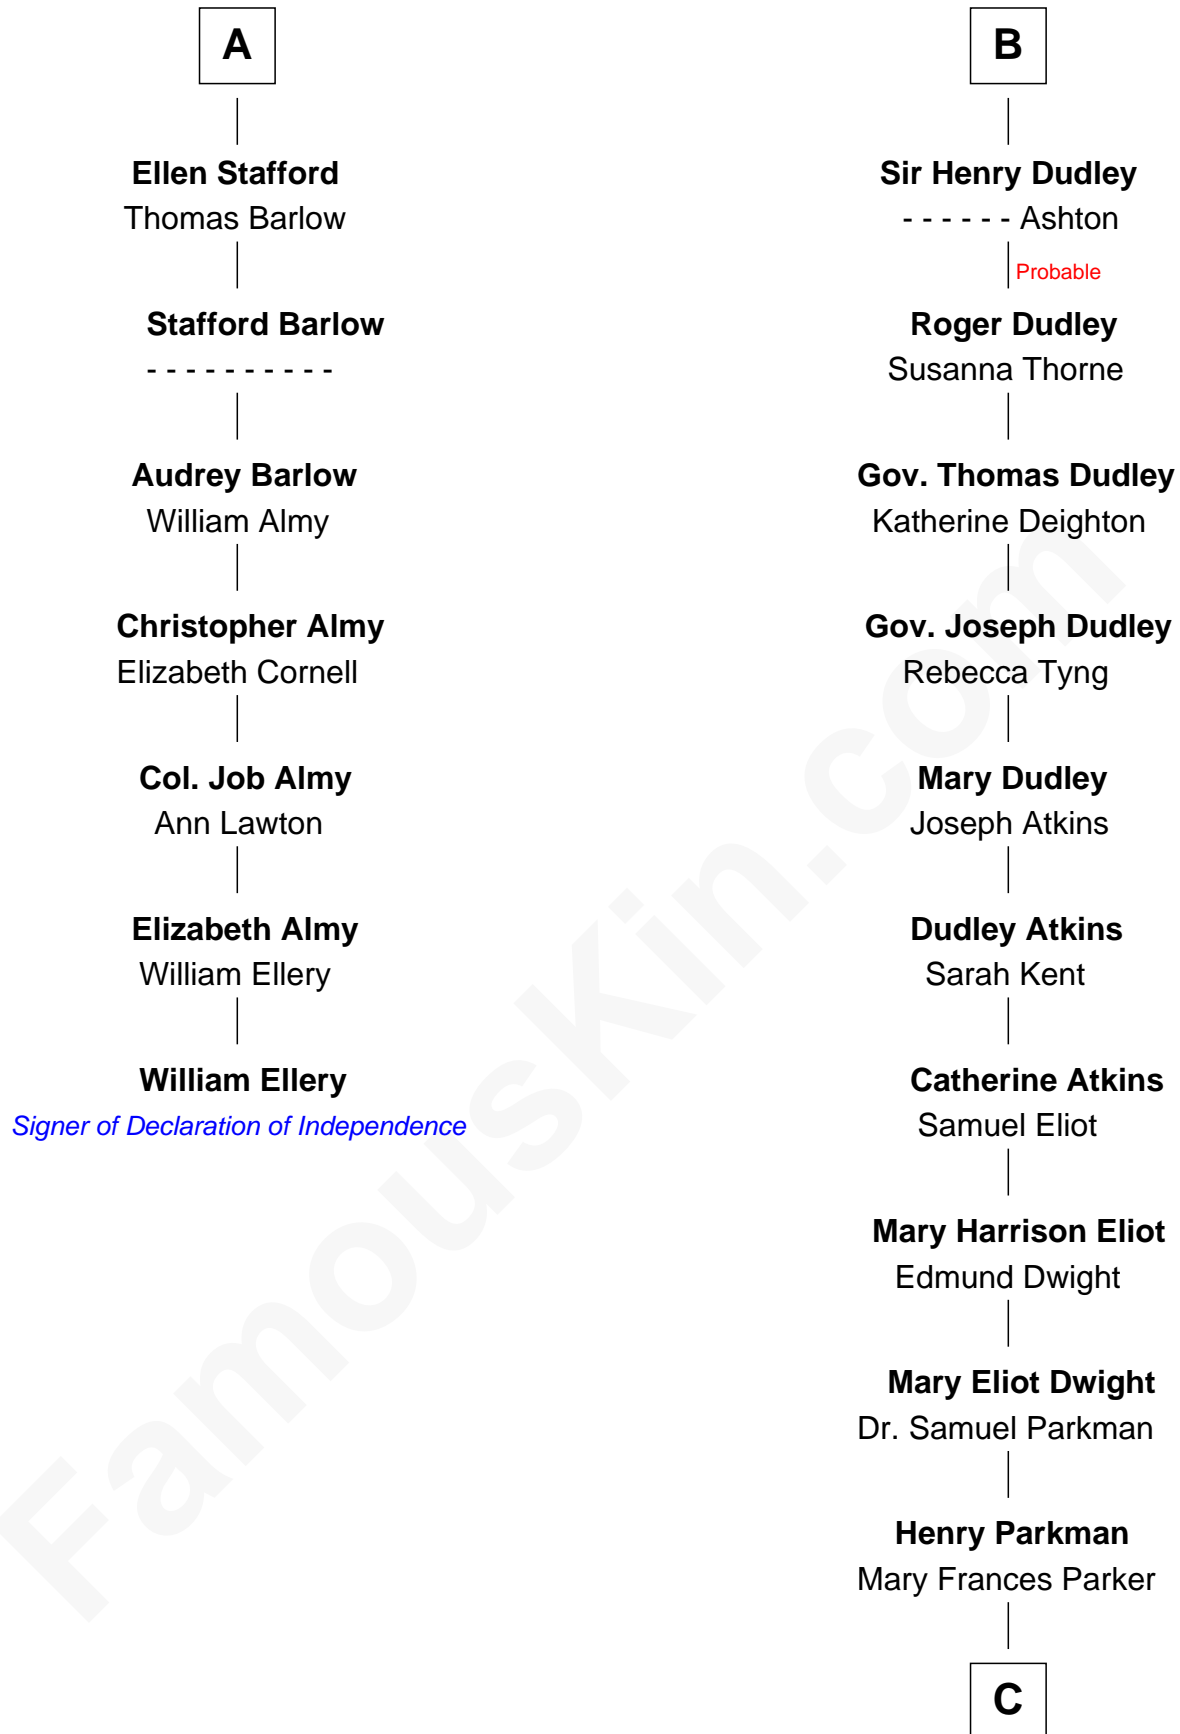

FamousKin.com

Relationship Chart of

William Ellery

Signer of the Declaration of Independence

13th cousin 5 times removed of

Endicott Peabody

62nd Governor of Massachusetts

C

Mary Elizabeth Parkman
Rt. Rev. Malcolm Endicott Peabody

Endicott Peabody
62nd Governor of Massachusetts

FamousKin.com