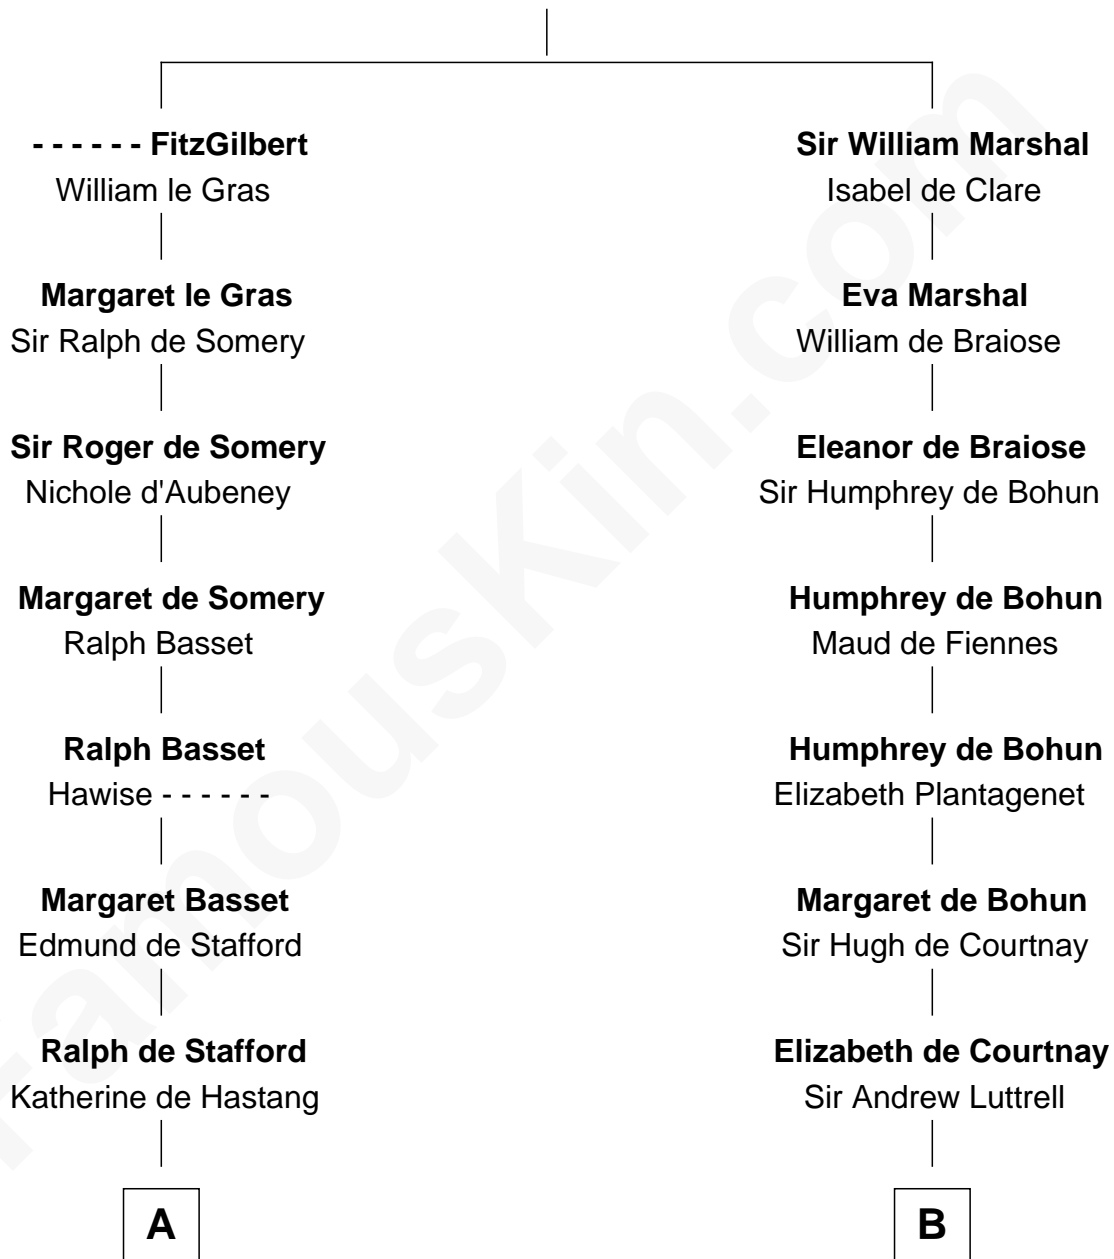

## Relationship Chart of

### William Ellery

*Signer of the Declaration of Independence*

20th cousin of

### Ichabod Goodwin

*27th Governor of New Hampshire*

**John FitzGilbert**  
Sybilla of Salisbury

**C**

**Christopher Almy**

Elizabeth Cornell

**Col. Job Almy**

Ann Lawton