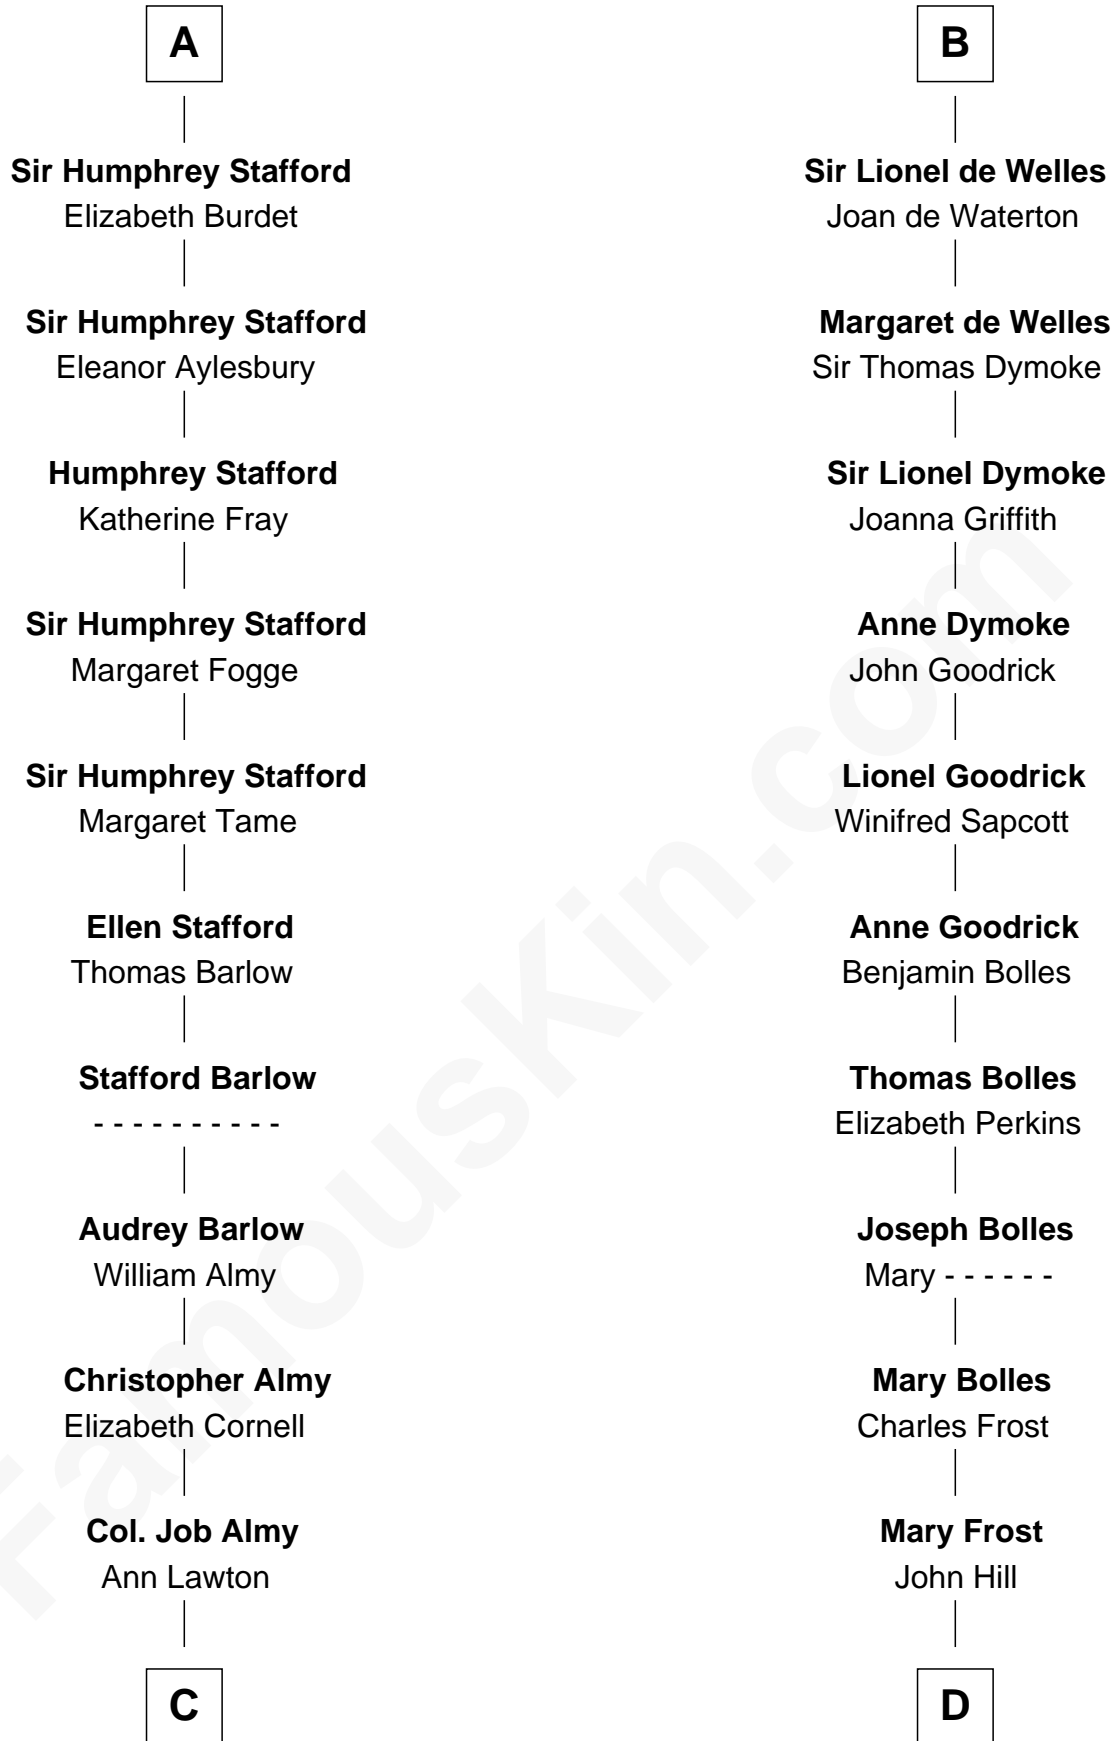

## Relationship Chart of

### William Ellery

*Signer of the Declaration of Independence*

**18th cousin 2 times removed of**

### Ichabod Goodwin

*27th Governor of New Hampshire*

**C**

**Elizabeth Almy**

William Ellery

**William Ellery**

*Signer of Declaration of Independence*

**D**