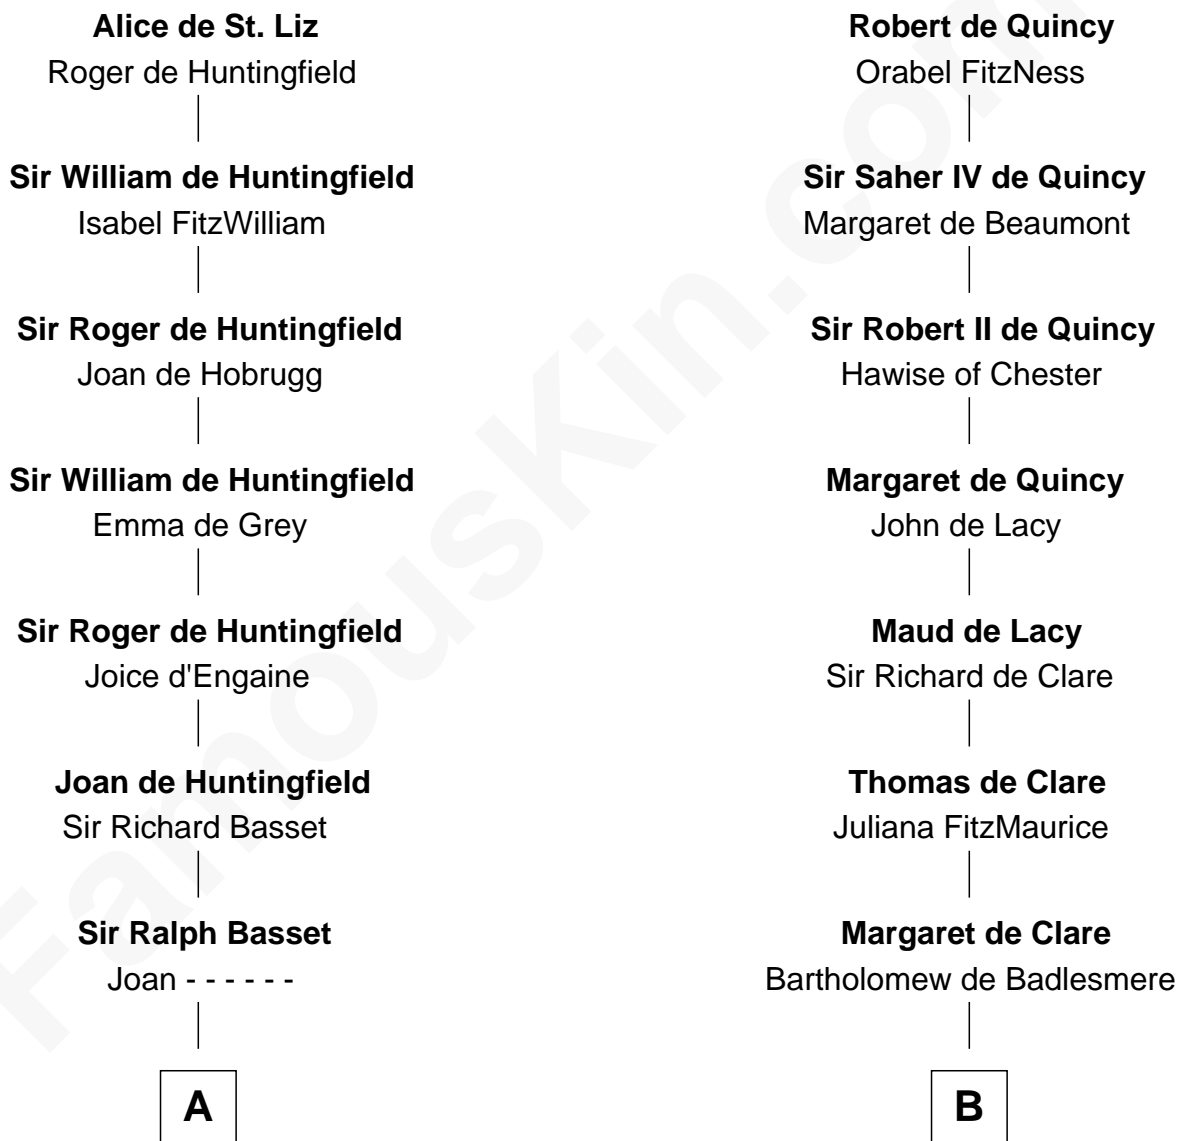

FamousKin.com Relationship Chart of

William Ellery

Signer of the Declaration of Independence

20th cousin of

Richard Henry Lee

Signer of the Declaration of Independence

Saheer I de Quincy

Maud de St. Liz

C

Christopher Almy

Elizabeth Cornell

Col. Job Almy

Ann Lawton

Elizabeth Almy

William Ellery

William Ellery