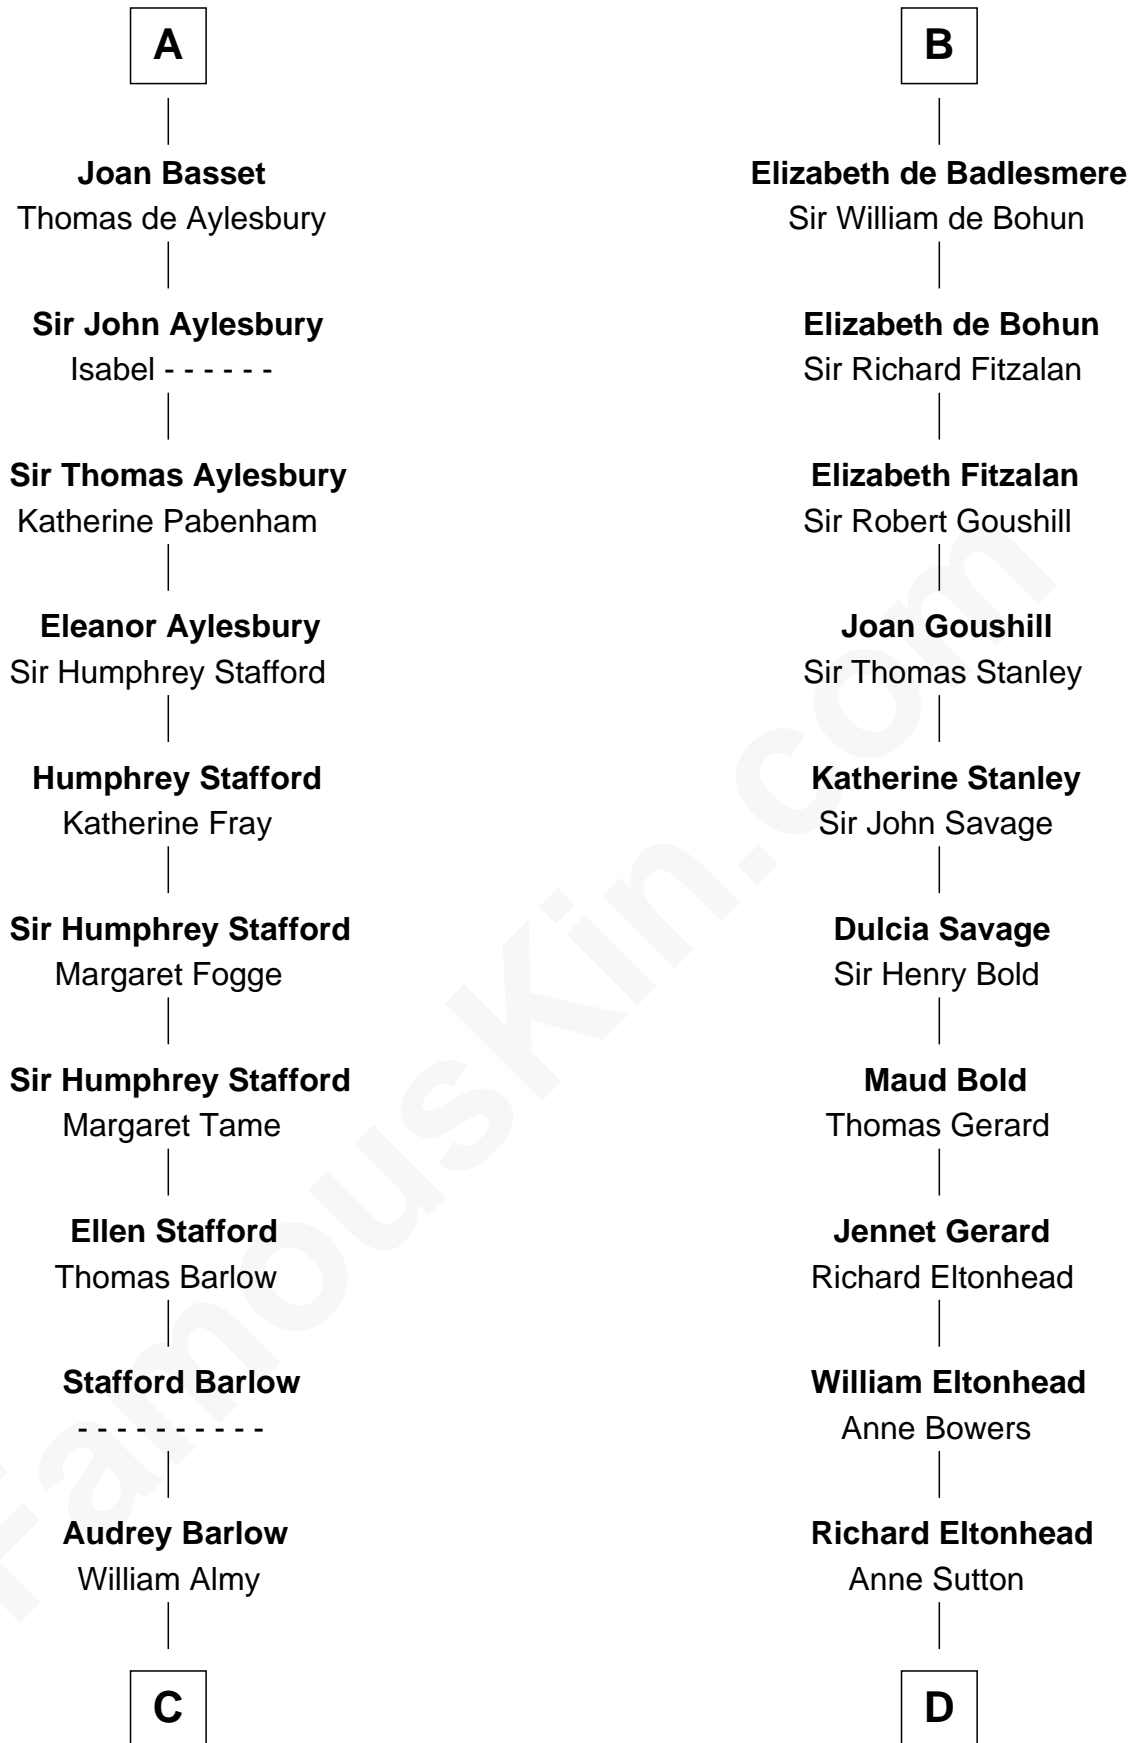

FamousKin.com Relationship Chart of

William Ellery

Signer of the Declaration of Independence

20th cousin of

Richard Henry Lee

Signer of the Declaration of Independence

Saheer I de Quincy

Maud de St. Liz

C

Christopher Almy

Elizabeth Cornell

Col. Job Almy

Ann Lawton

Elizabeth Almy

William Ellery

William Ellery