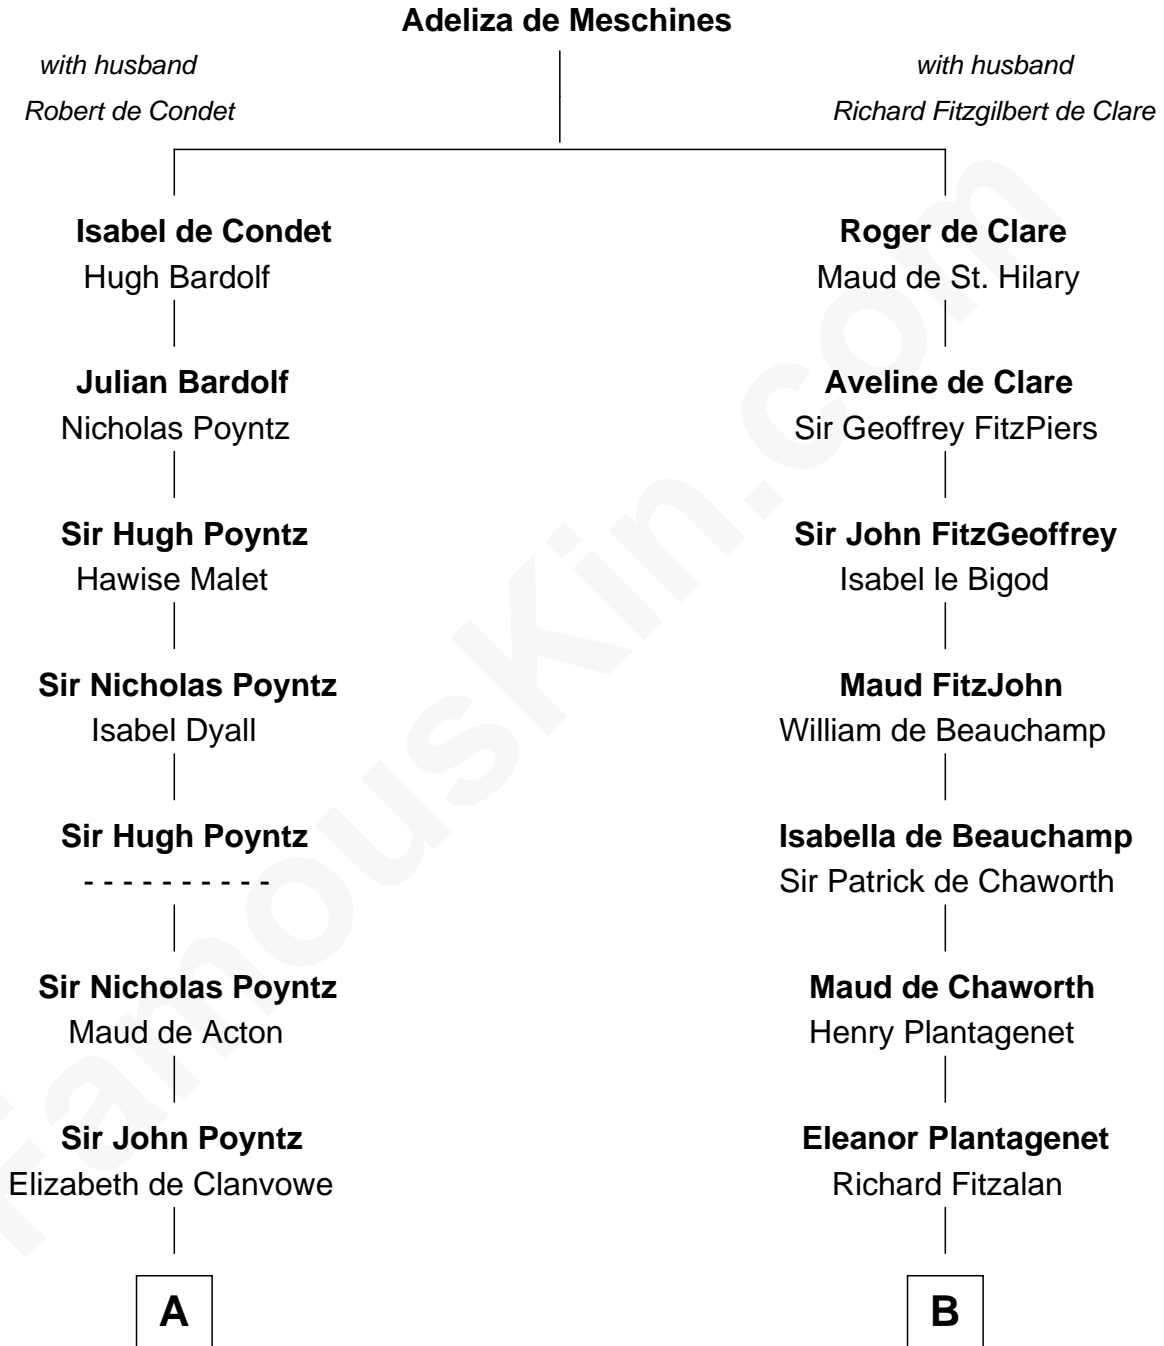

FamousKin.com

Relationship Chart of

William Ellery

Signer of the Declaration of Independence

19th cousin of

Richard Henry Lee

Signer of the Declaration of Independence

C

Col. Job Almy

Ann Lawton

Elizabeth Almy

William Ellery

William Ellery

Signer of Declaration of Independence

D

Laetitia Corbin