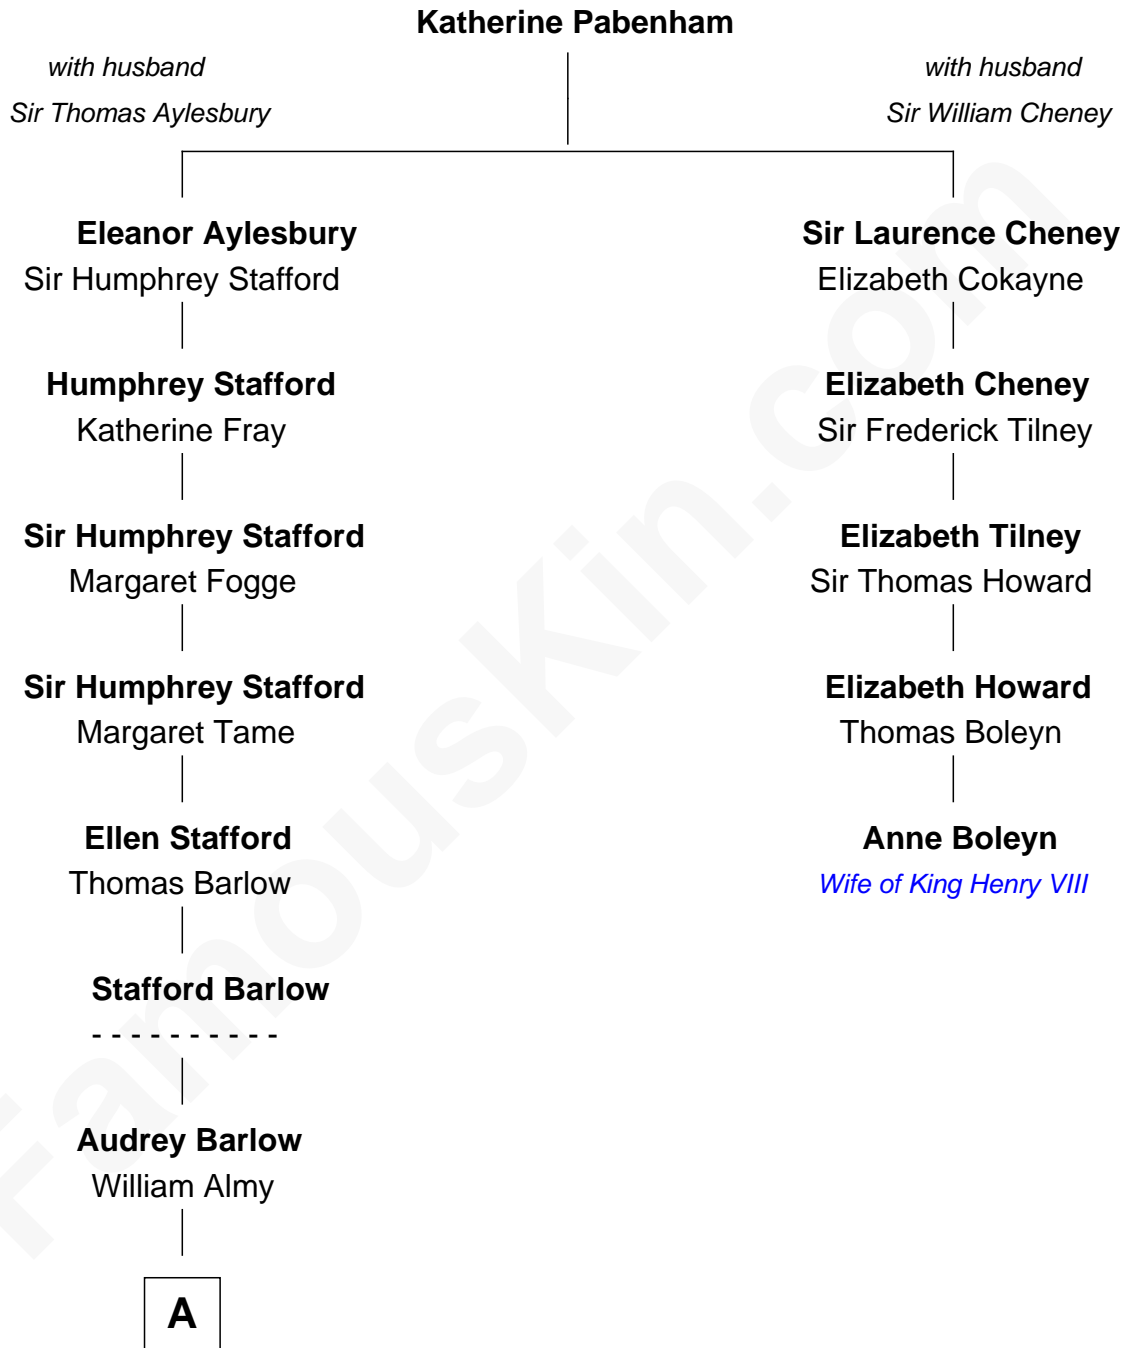

FamousKin.com

Relationship Chart of

William Ellery

Signer of the Declaration of Independence

4th cousin 6 times removed of

Anne Boleyn

2nd Wife of King Henry VIII

A

—
Christopher Almy

Elizabeth Cornell

—
Col. Job Almy

Ann Lawton

—
Elizabeth Almy

William Ellery

—
William Ellery

Signer of Declaration of Independence