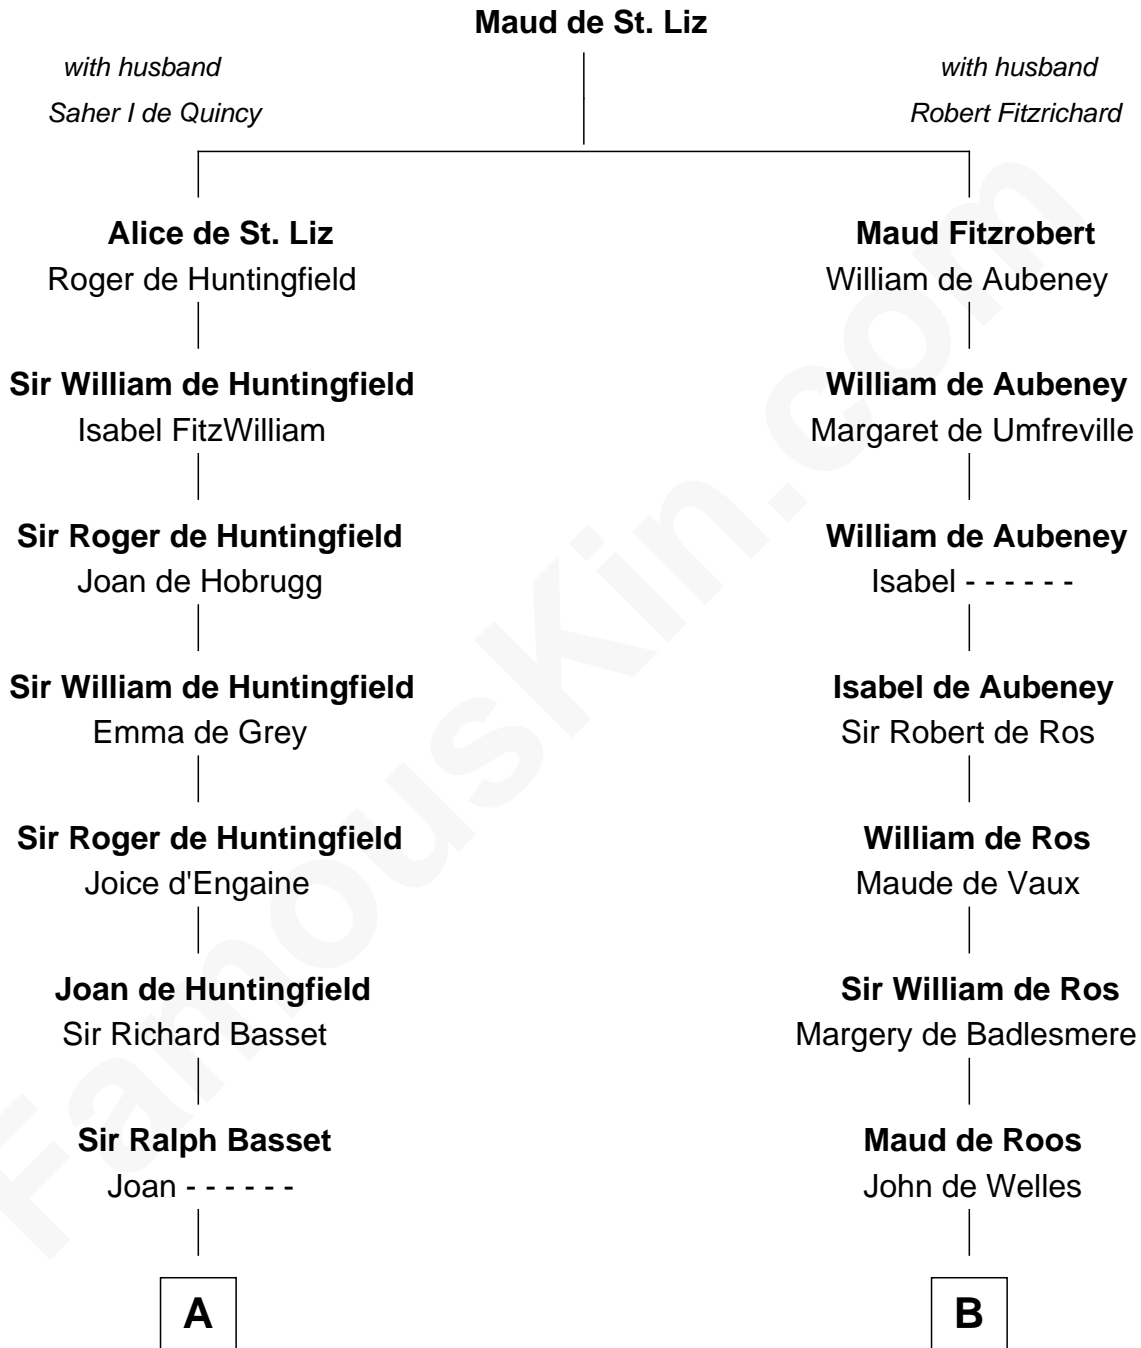

FamousKin.com

Relationship Chart of

William Ellery

Signer of the Declaration of Independence

12th cousin 8 times removed of

Anne Boleyn

2nd Wife of King Henry VIII

C

—
Christopher Almy

Elizabeth Cornell

—
Col. Job Almy

Ann Lawton

—
Elizabeth Almy

William Ellery

—
William Ellery

Signer of Declaration of Independence