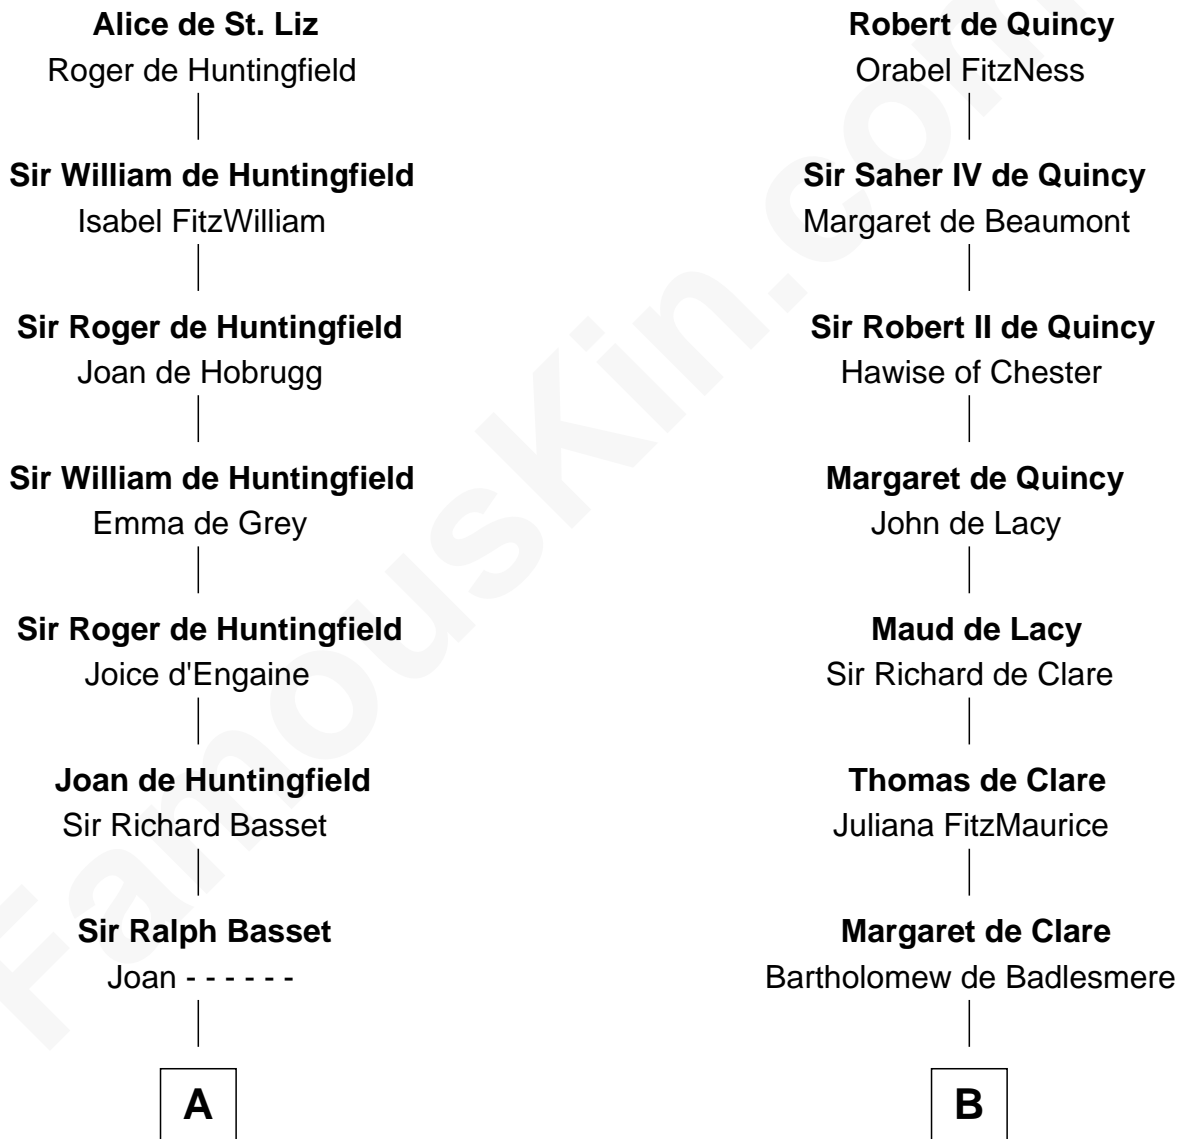

FamousKin.com

Relationship Chart of

William Ellery

Signer of the Declaration of Independence

14th cousin 6 times removed of

Anne Boleyn

2nd Wife of King Henry VIII

Saheer I de Quincy

Maud de St. Liz

C

—
Christopher Almy

Elizabeth Cornell

—
Col. Job Almy

Ann Lawton

—
Elizabeth Almy

William Ellery