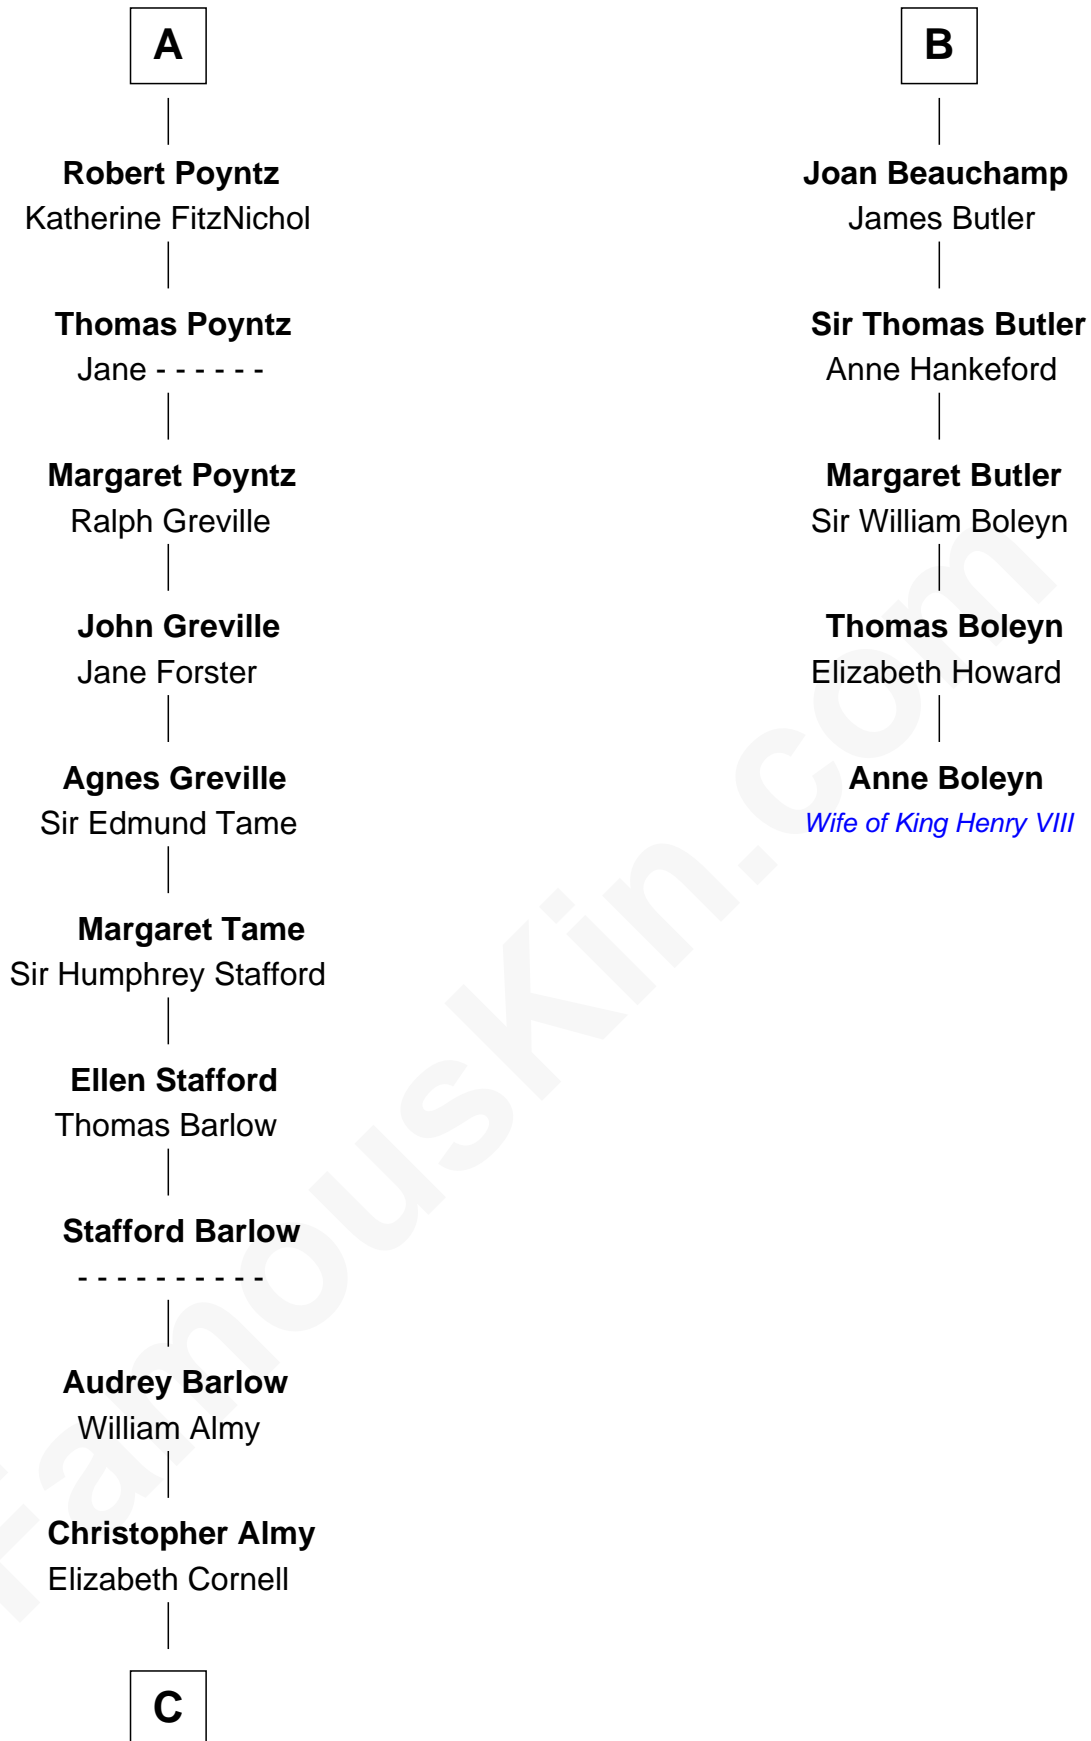

## Relationship Chart of

### William Ellery

*Signer of the Declaration of Independence*

**11th cousin 8 times removed of**

### Anne Boleyn

*2nd Wife of King Henry VIII*

**C**

—  
**Col. Job Almy**

Ann Lawton

—  
**Elizabeth Almy**

William Ellery

—  
**William Ellery**