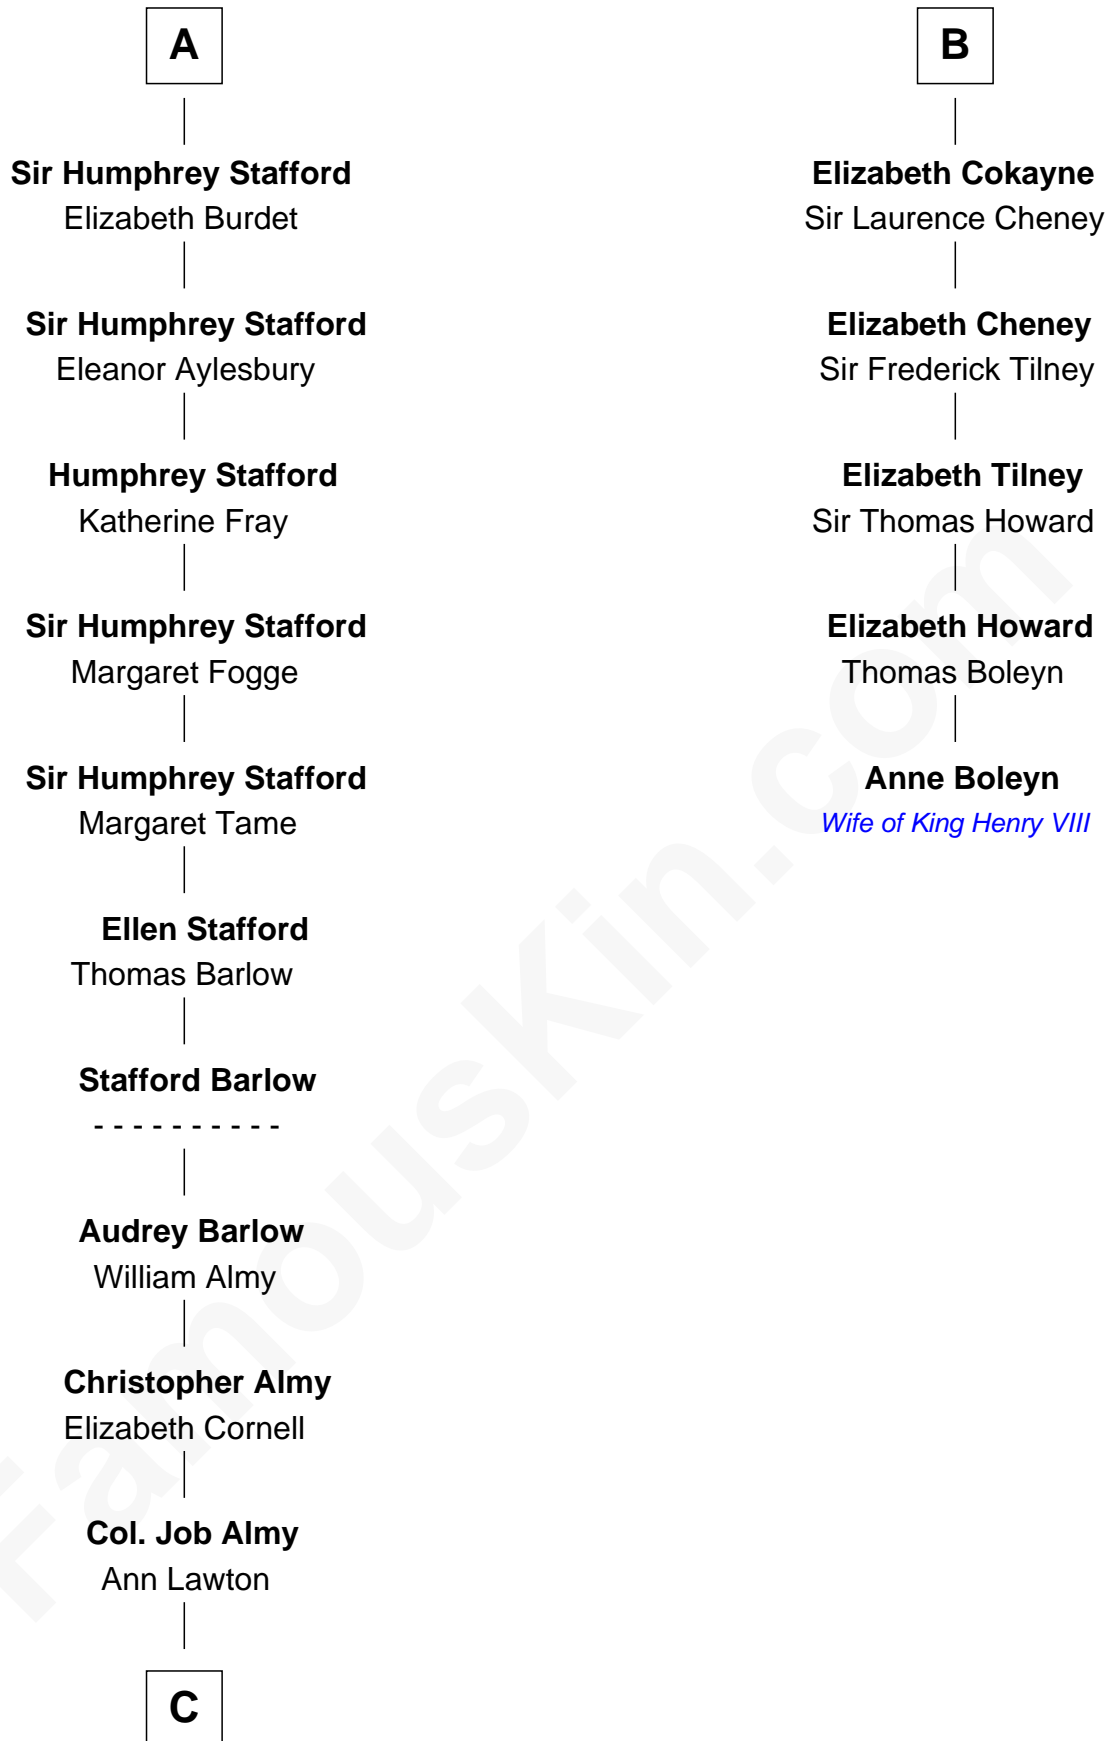

FamousKin.com

Relationship Chart of

William Ellery

Signer of the Declaration of Independence

11th cousin 7 times removed of

Anne Boleyn

2nd Wife of King Henry VIII

Sir William Longespee

Ela of Salisbury

C

—
Elizabeth Almy

William Ellery

—
William Ellery

Signer of Declaration of Independence

FamousKin.com