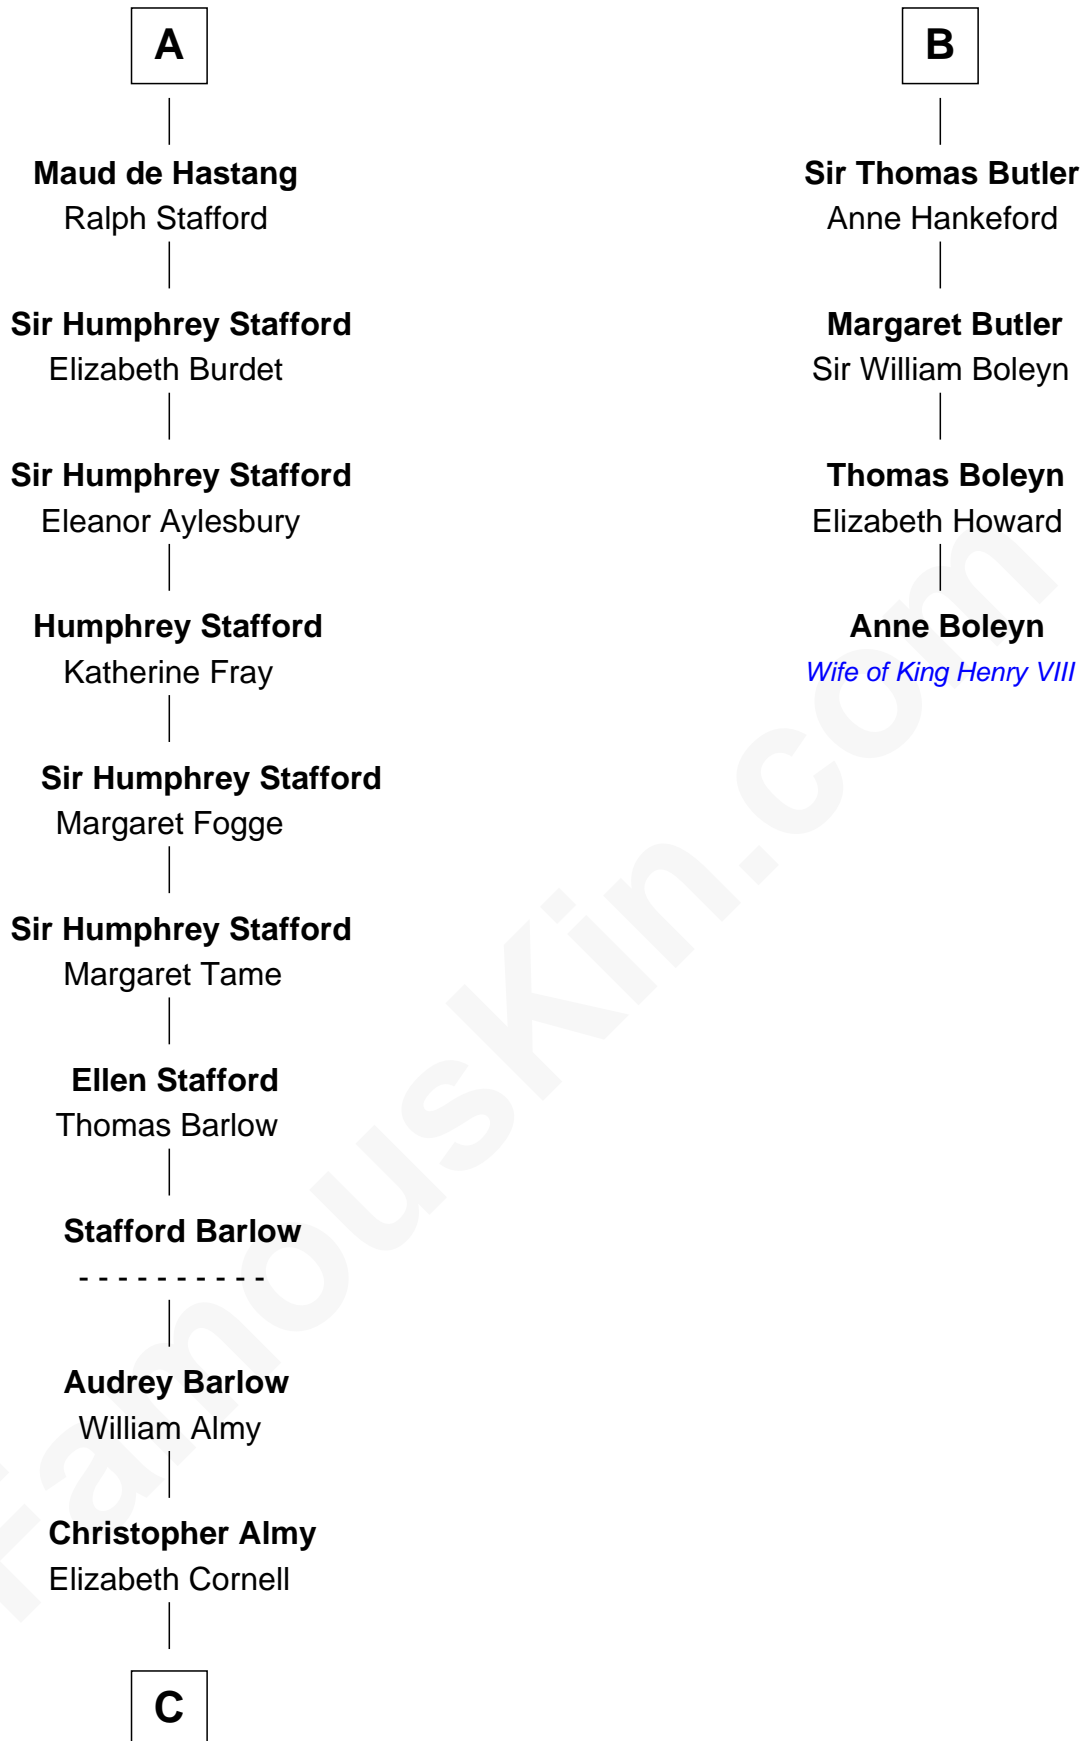

## Relationship Chart of

### William Ellery

*Signer of the Declaration of Independence*

**10th cousin 9 times removed of**

### Anne Boleyn

*2nd Wife of King Henry VIII*

**C**

—  
**Col. Job Almy**

Ann Lawton

—  
**Elizabeth Almy**

William Ellery

—  
**William Ellery**