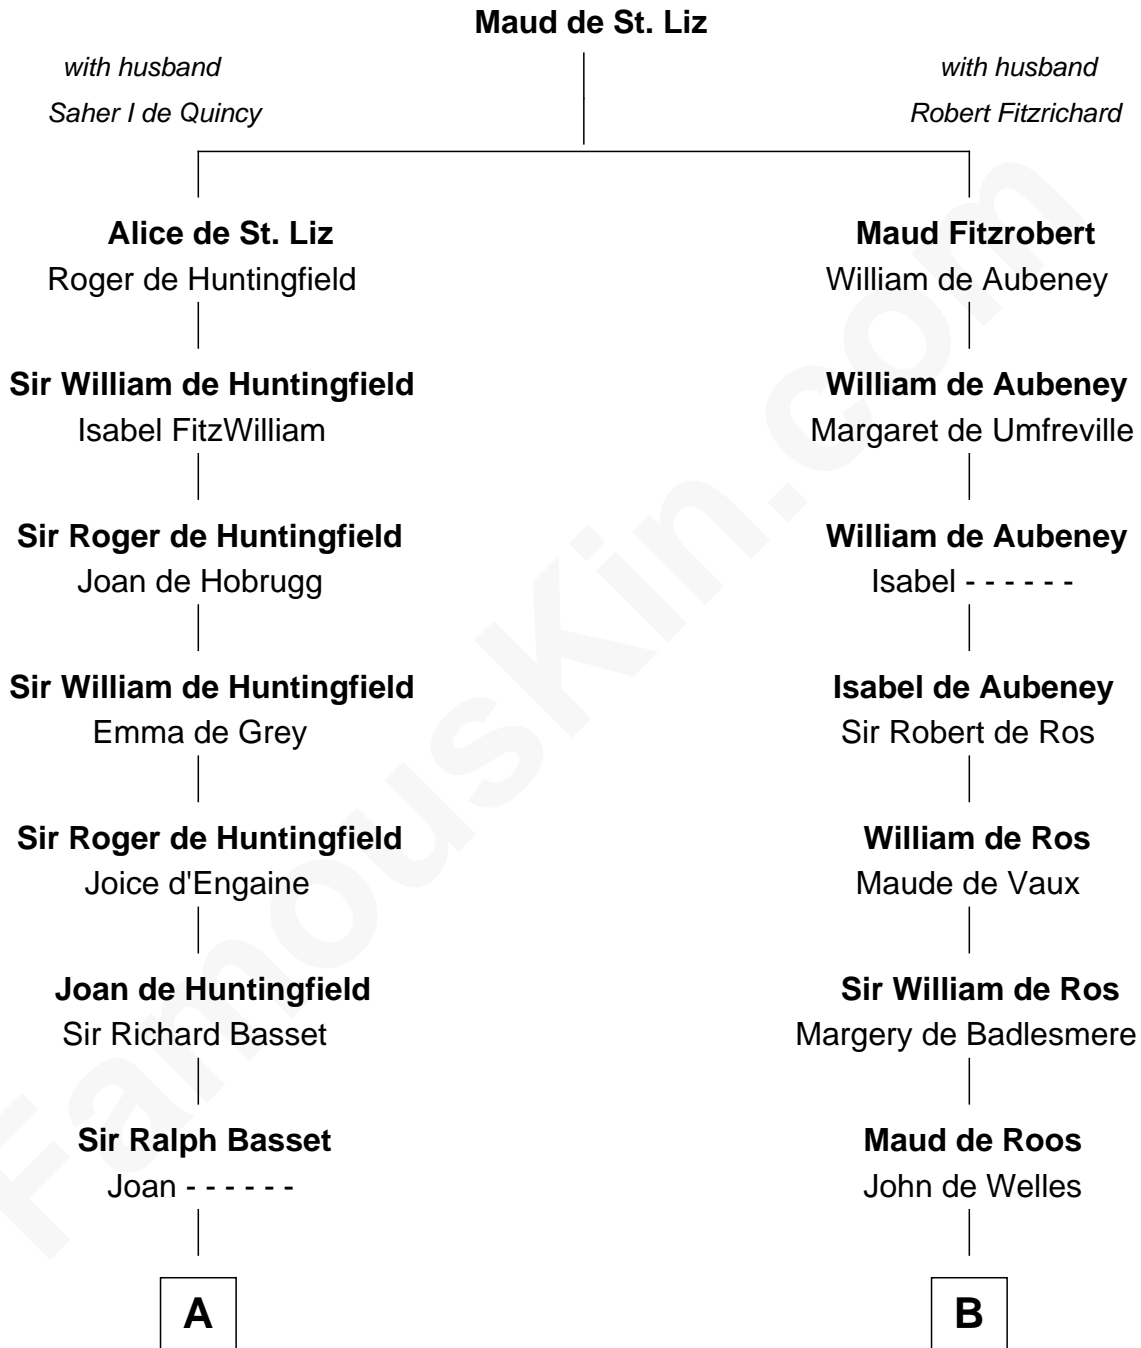

FamousKin.com

Relationship Chart of

William Ellery

Signer of the Declaration of Independence

19th cousin 1 time removed of

Francis Lightfoot Lee

Signer of the Declaration of Independence

C

Christopher Almy

Elizabeth Cornell

Col. Job Almy

Ann Lawton

Elizabeth Almy

William Ellery

William Ellery

Signer of Declaration of Independence

D

Hannah Harrison

Philip Ludwell

Hannah Ludwell

Gov. Thomas Lee

Francis Lightfoot Lee

Signer of Declaration of Independence

FamousKin.com