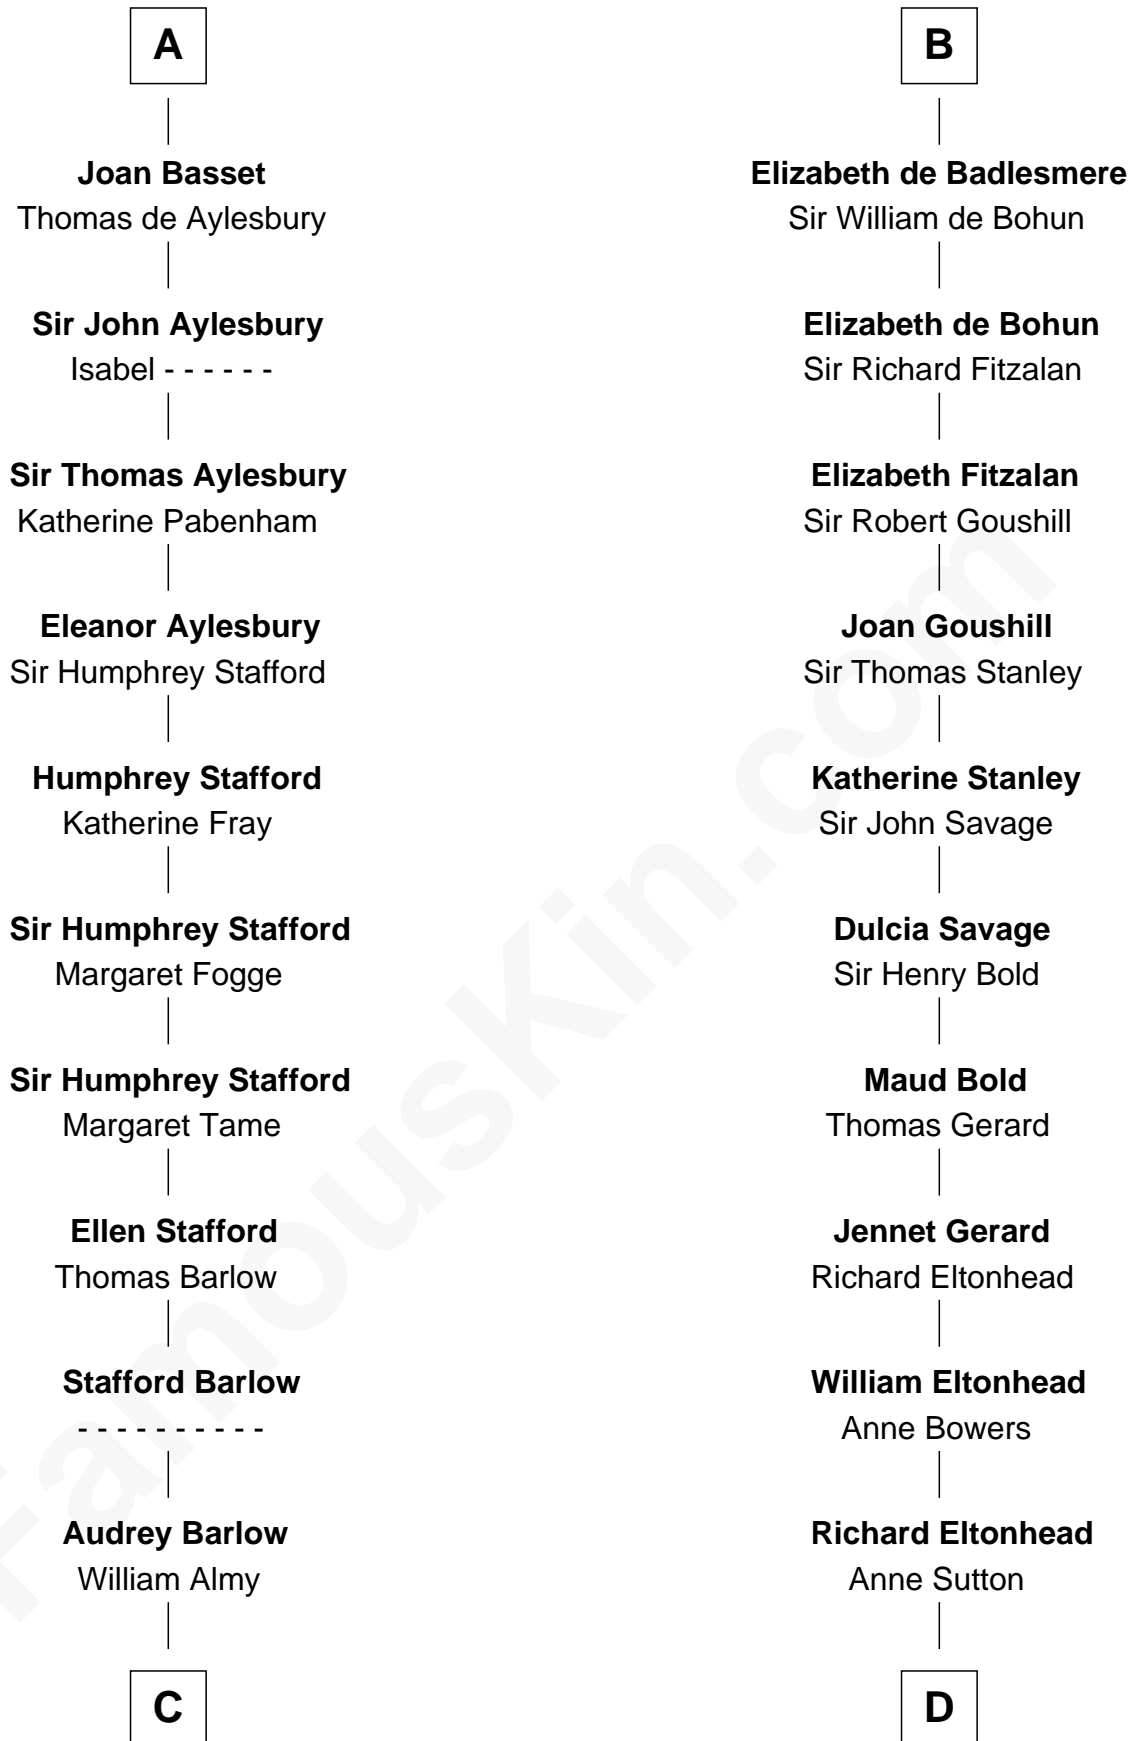

### William Ellery

*Signer of the Declaration of Independence*

20th cousin of

### Francis Lightfoot Lee

*Signer of the Declaration of Independence*

**Saher I de Quincy**

Maud de St. Liz

**C**

**Christopher Almy**

Elizabeth Cornell

**Col. Job Almy**

Ann Lawton

**Elizabeth Almy**

William Ellery

**William Ellery**

*Signer of Declaration of Independence*

**D**

**Alice Eltonhead**

Henry Corbin