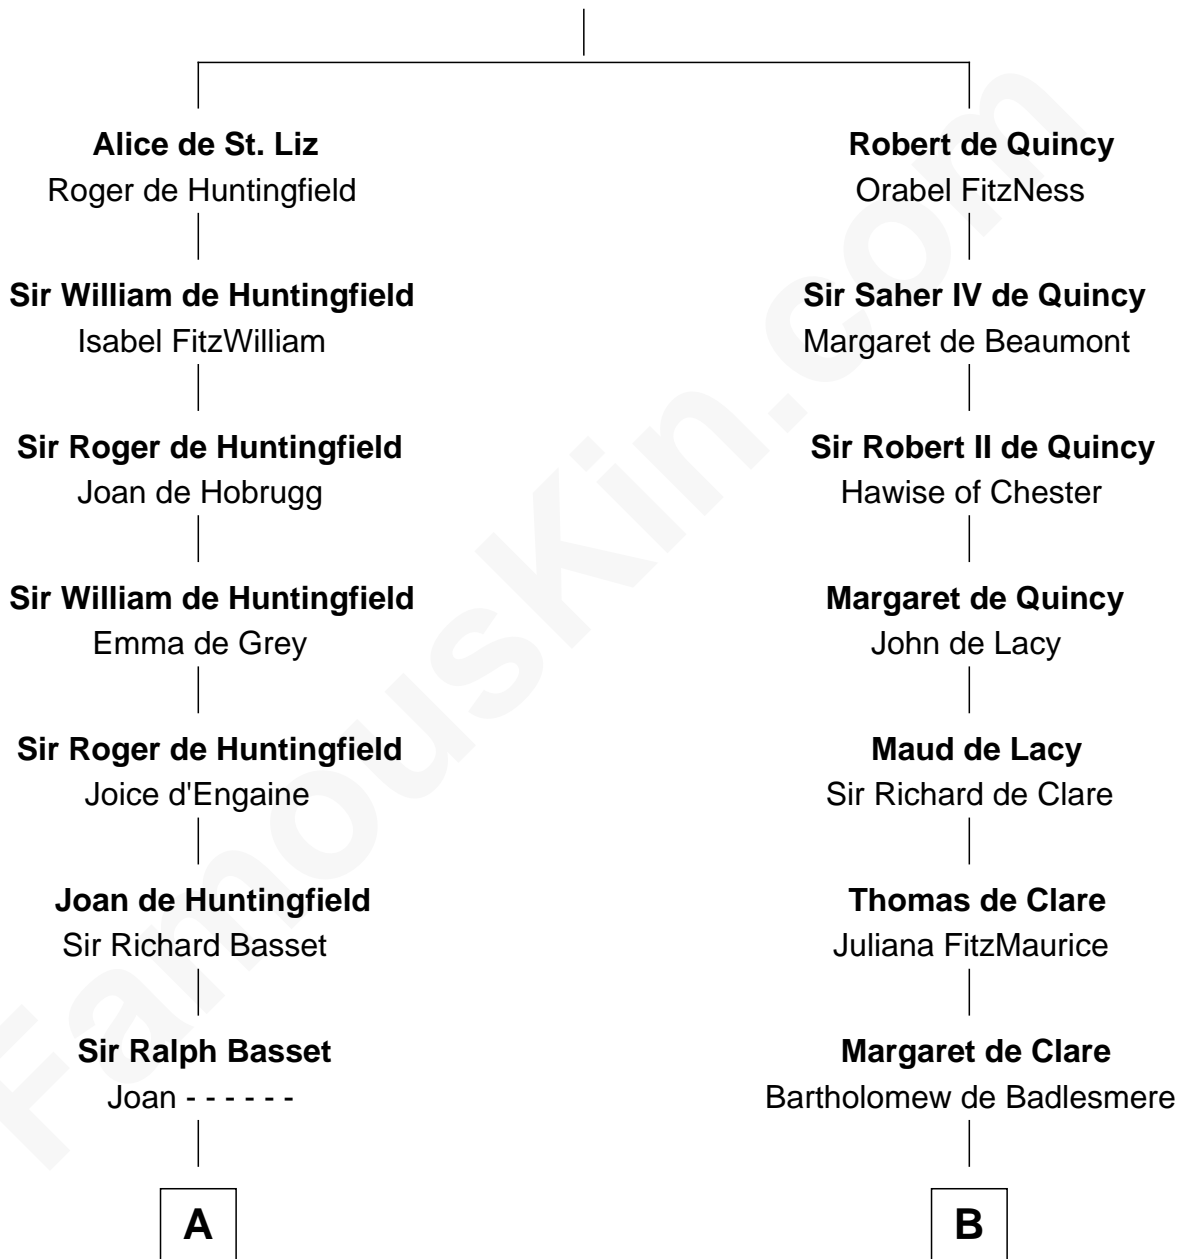

## Relationship Chart of

### William Ellery

*Signer of the Declaration of Independence*

20th cousin of

### Francis Lightfoot Lee

*Signer of the Declaration of Independence*

**Saher I de Quincy**

Maud de St. Liz

**C**

**Christopher Almy**

Elizabeth Cornell

**Col. Job Almy**