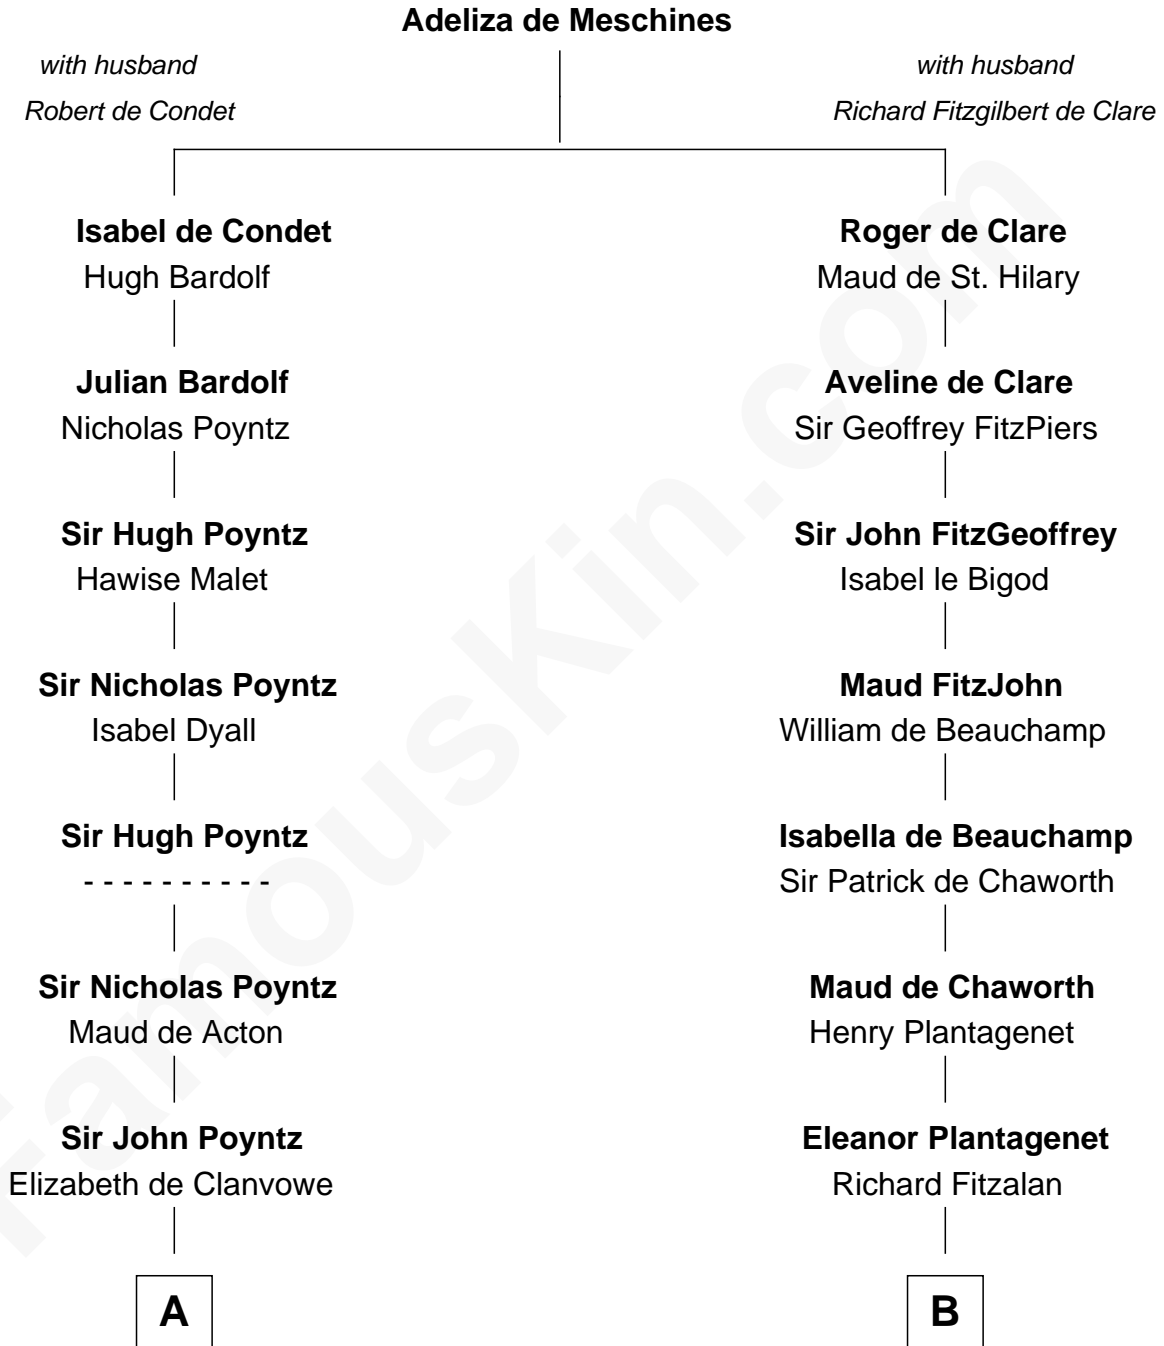

FamousKin.com

Relationship Chart of

William Ellery

Signer of the Declaration of Independence

19th cousin of

Francis Lightfoot Lee

Signer of the Declaration of Independence

C

Col. Job Almy

Ann Lawton

Elizabeth Almy

William Ellery

William Ellery

Signer of Declaration of Independence

D

Laetitia Corbin