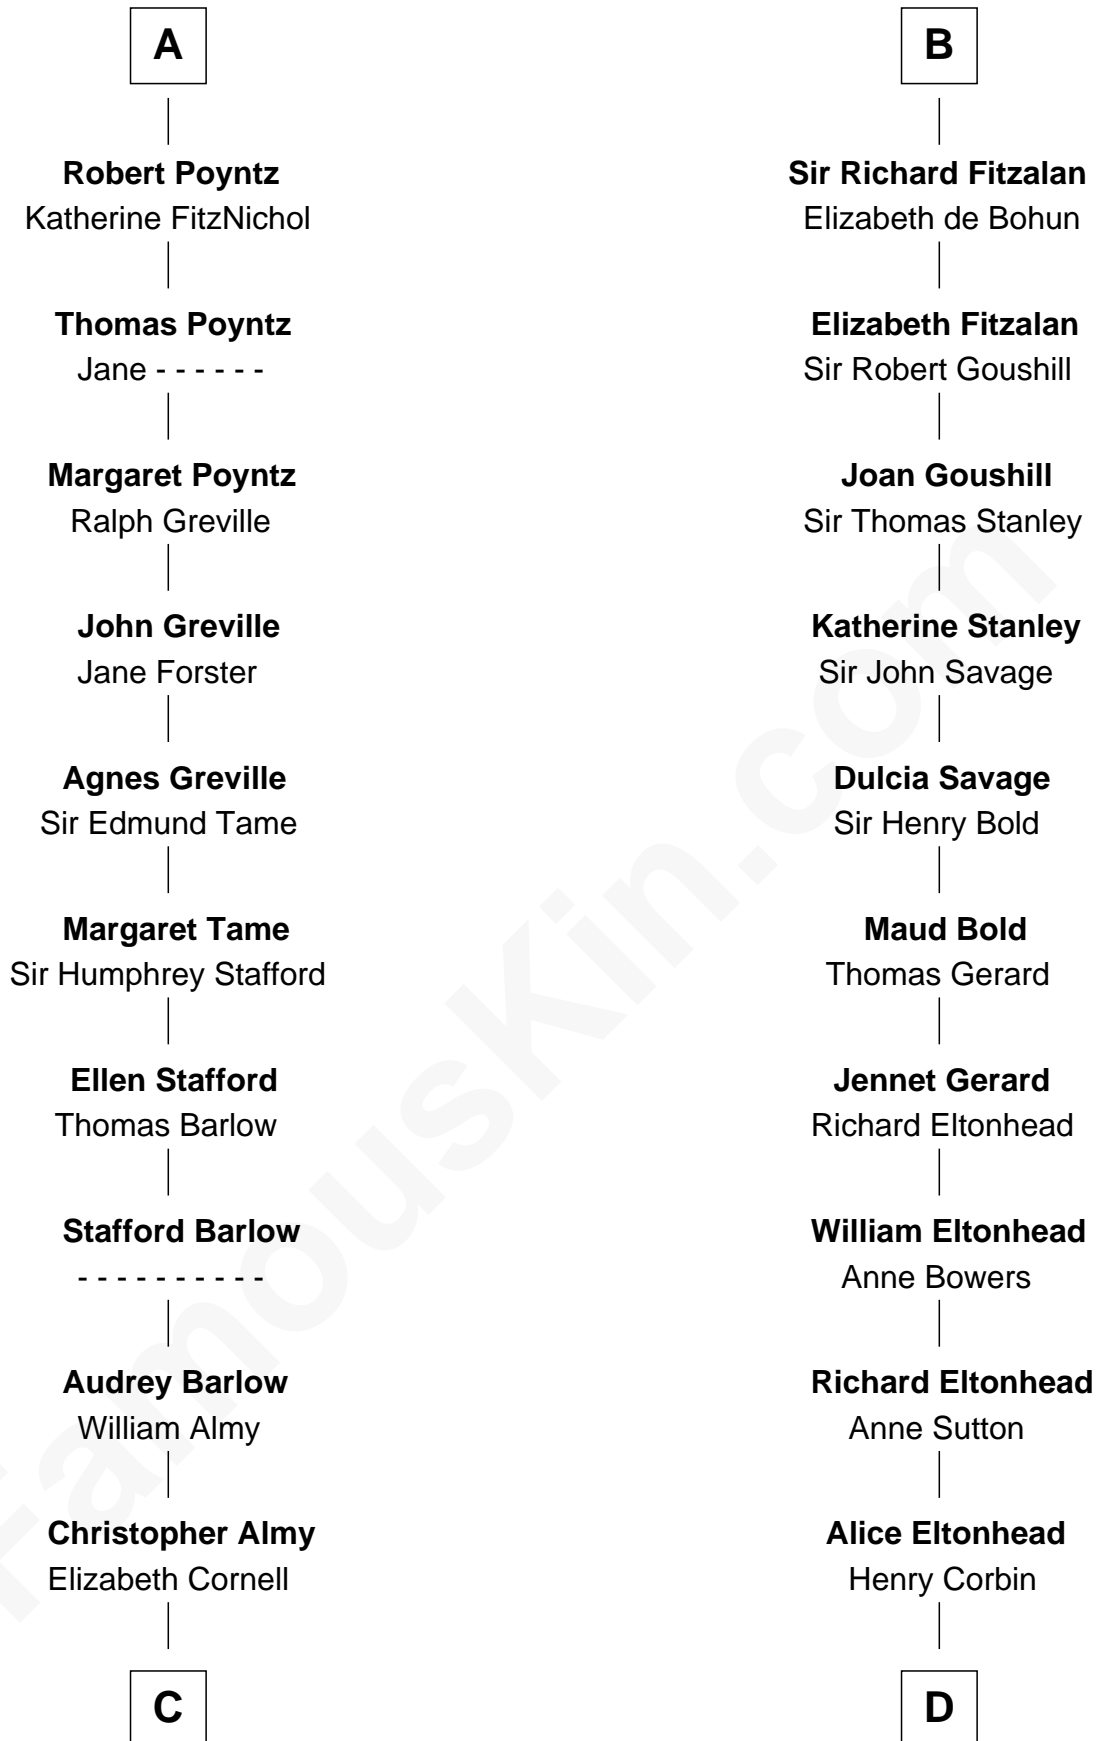

FamousKin.com

Relationship Chart of

William Ellery

Signer of the Declaration of Independence

19th cousin of

Francis Lightfoot Lee

Signer of the Declaration of Independence

C

Col. Job Almy

Ann Lawton

Elizabeth Almy

William Ellery

William Ellery

Signer of Declaration of Independence

D

Laetitia Corbin