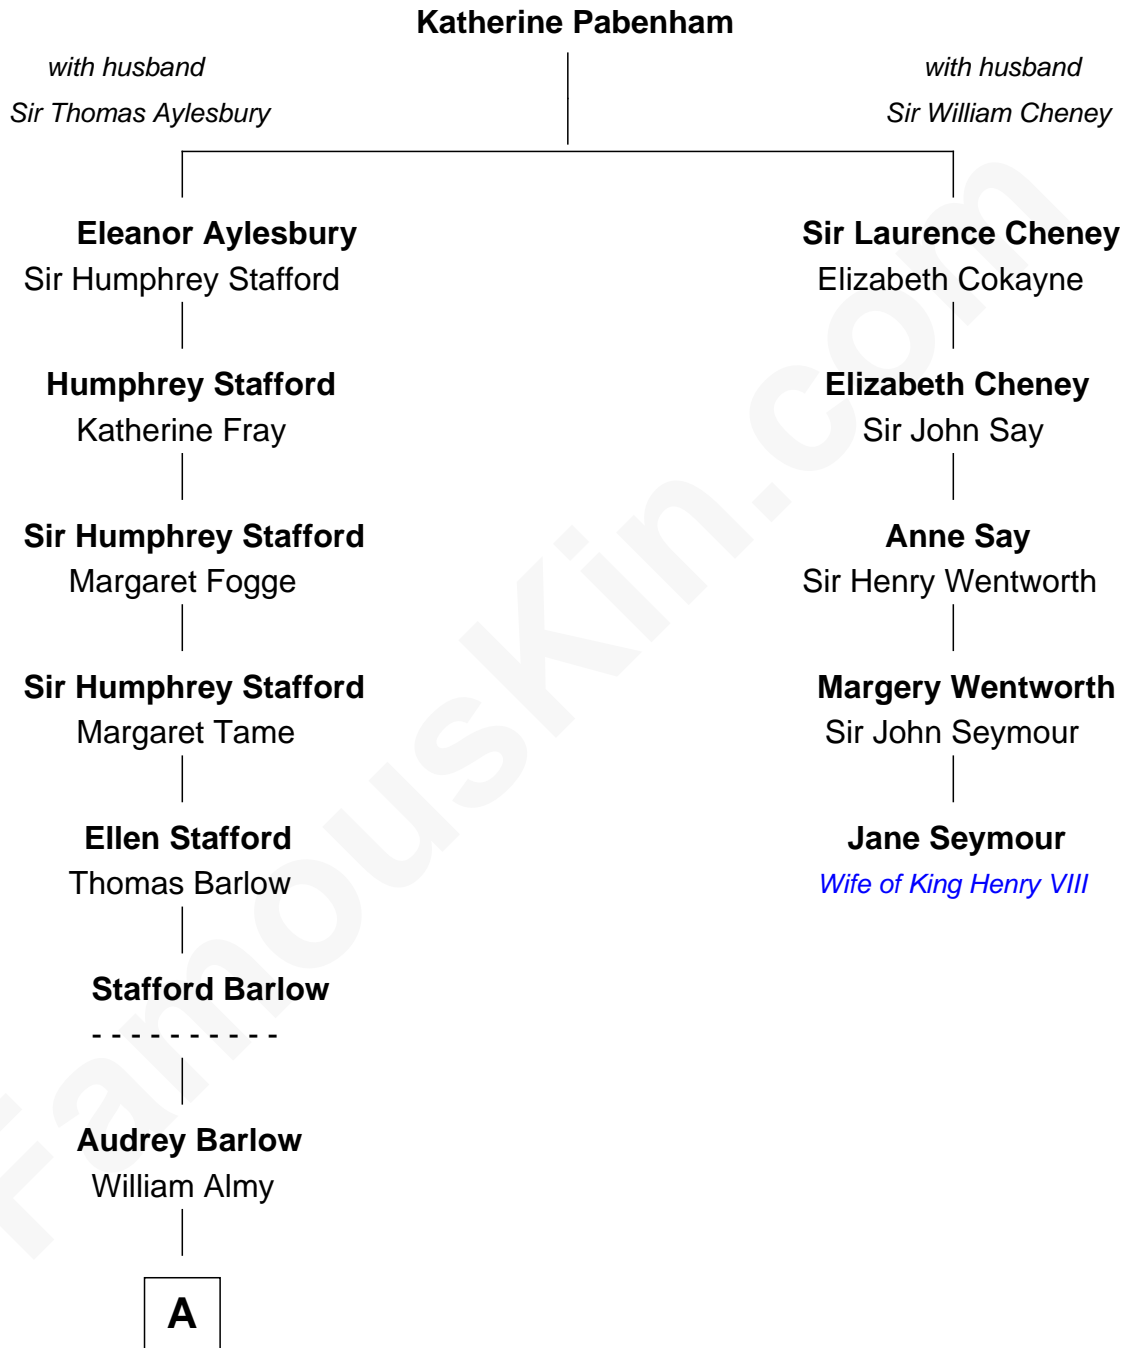

FamousKin.com

Relationship Chart of

William Ellery

Signer of the Declaration of Independence

4th cousin 6 times removed of

Jane Seymour

3rd Wife of King Henry VIII

A

—
Christopher Almy

Elizabeth Cornell

—
Col. Job Almy

Ann Lawton

—
Elizabeth Almy

William Ellery

—
William Ellery

Signer of Declaration of Independence