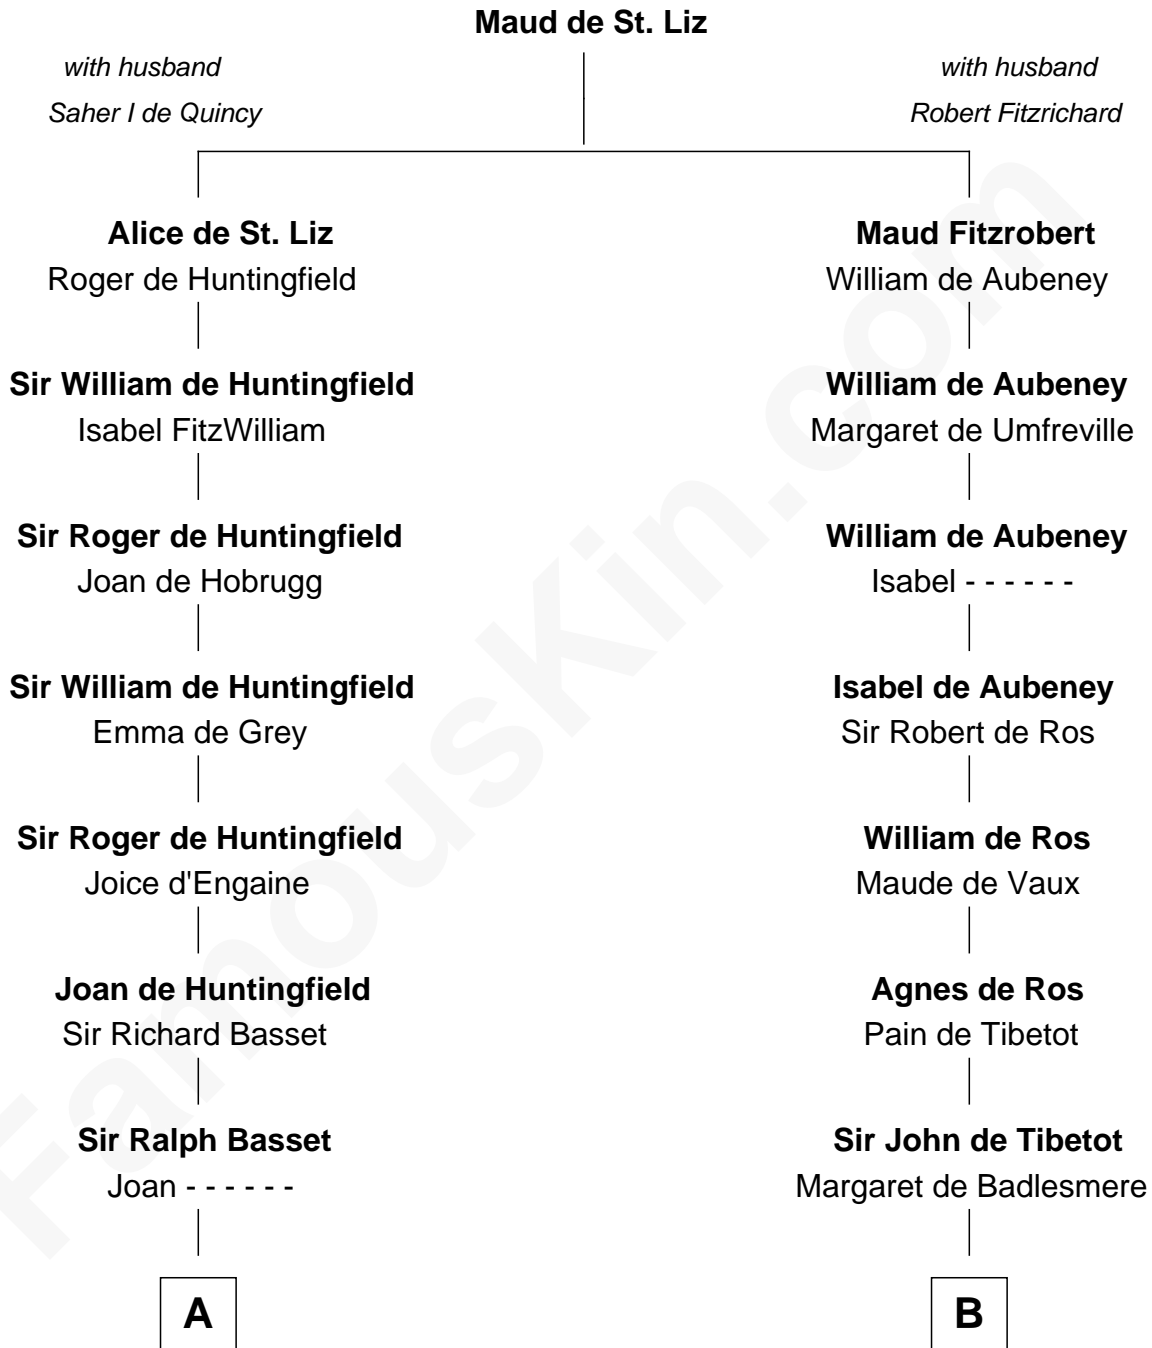

FamousKin.com

Relationship Chart of

William Ellery

Signer of the Declaration of Independence

13th cousin 7 times removed of

Jane Seymour

3rd Wife of King Henry VIII

C

—
Christopher Almy

Elizabeth Cornell

—
Col. Job Almy

Ann Lawton

—
Elizabeth Almy

William Ellery

—
William Ellery

Signer of Declaration of Independence