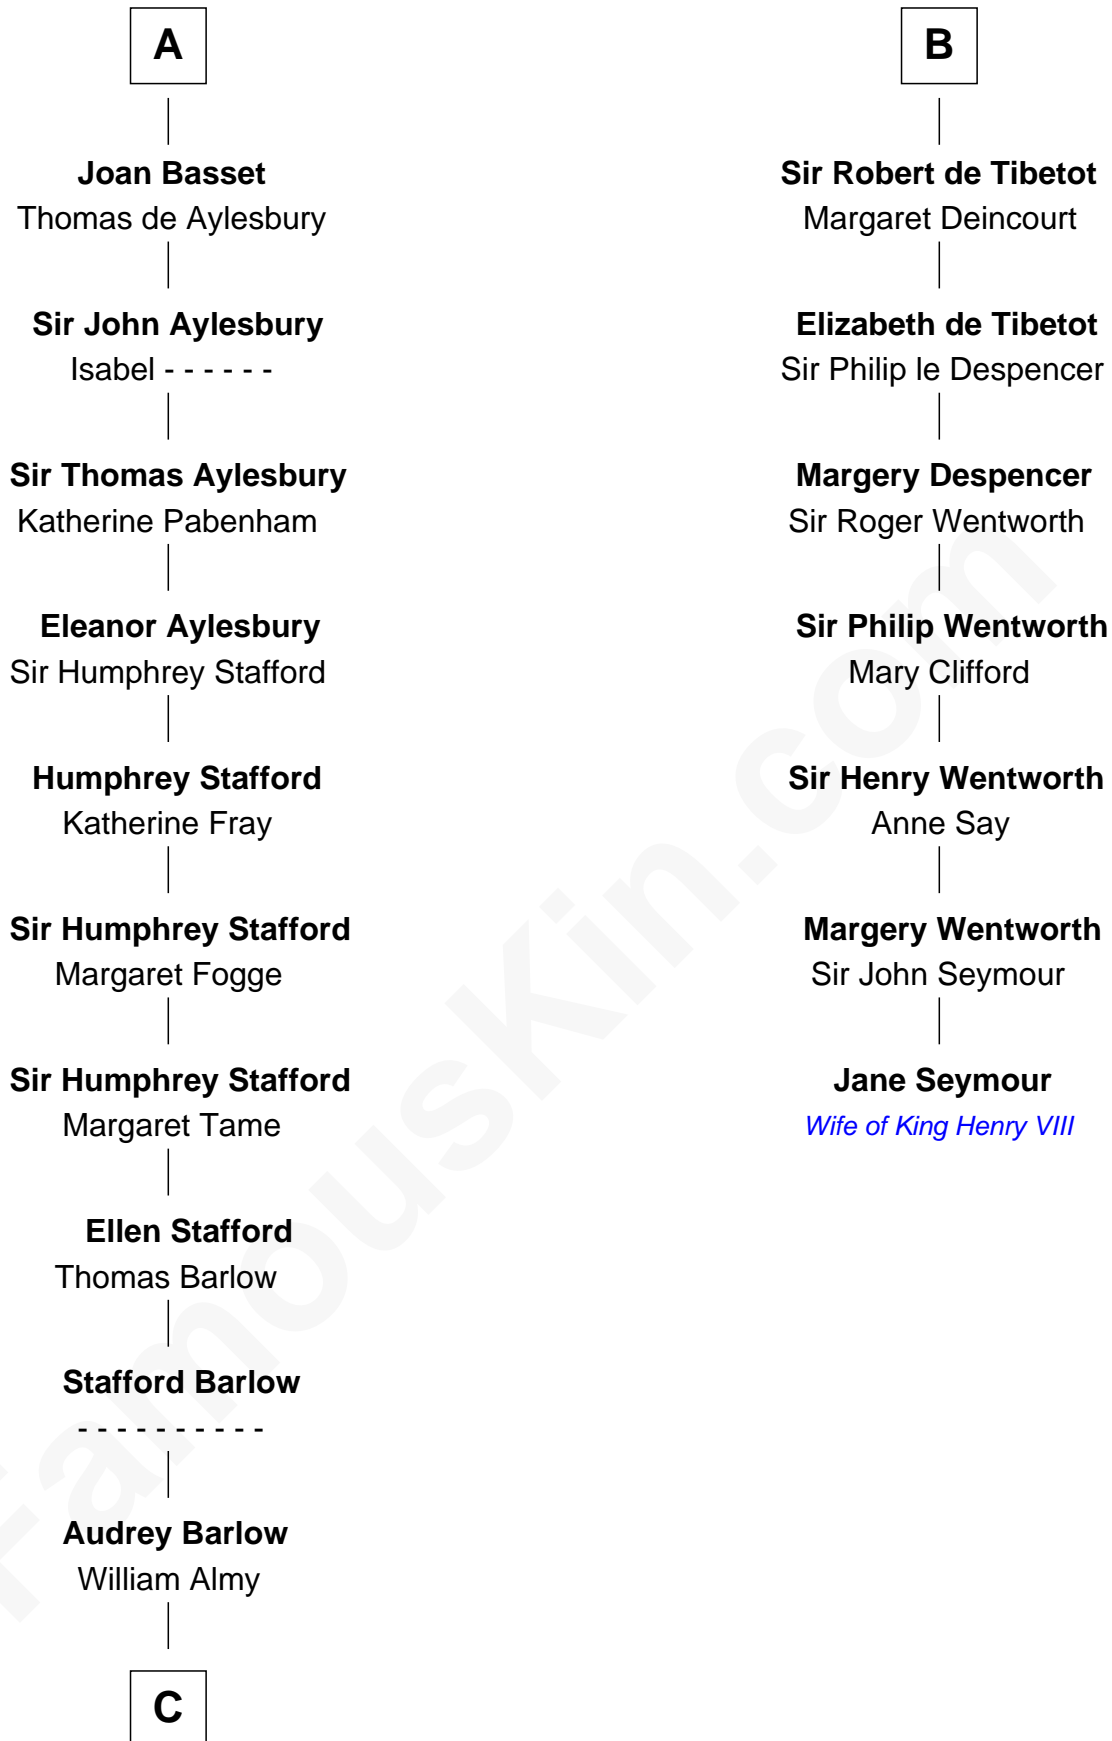

FamousKin.com

Relationship Chart of

William Ellery

Signer of the Declaration of Independence

13th cousin 7 times removed of

Jane Seymour

3rd Wife of King Henry VIII

C

—
Christopher Almy

Elizabeth Cornell

—
Col. Job Almy

Ann Lawton

—
Elizabeth Almy

William Ellery

—
William Ellery

Signer of Declaration of Independence