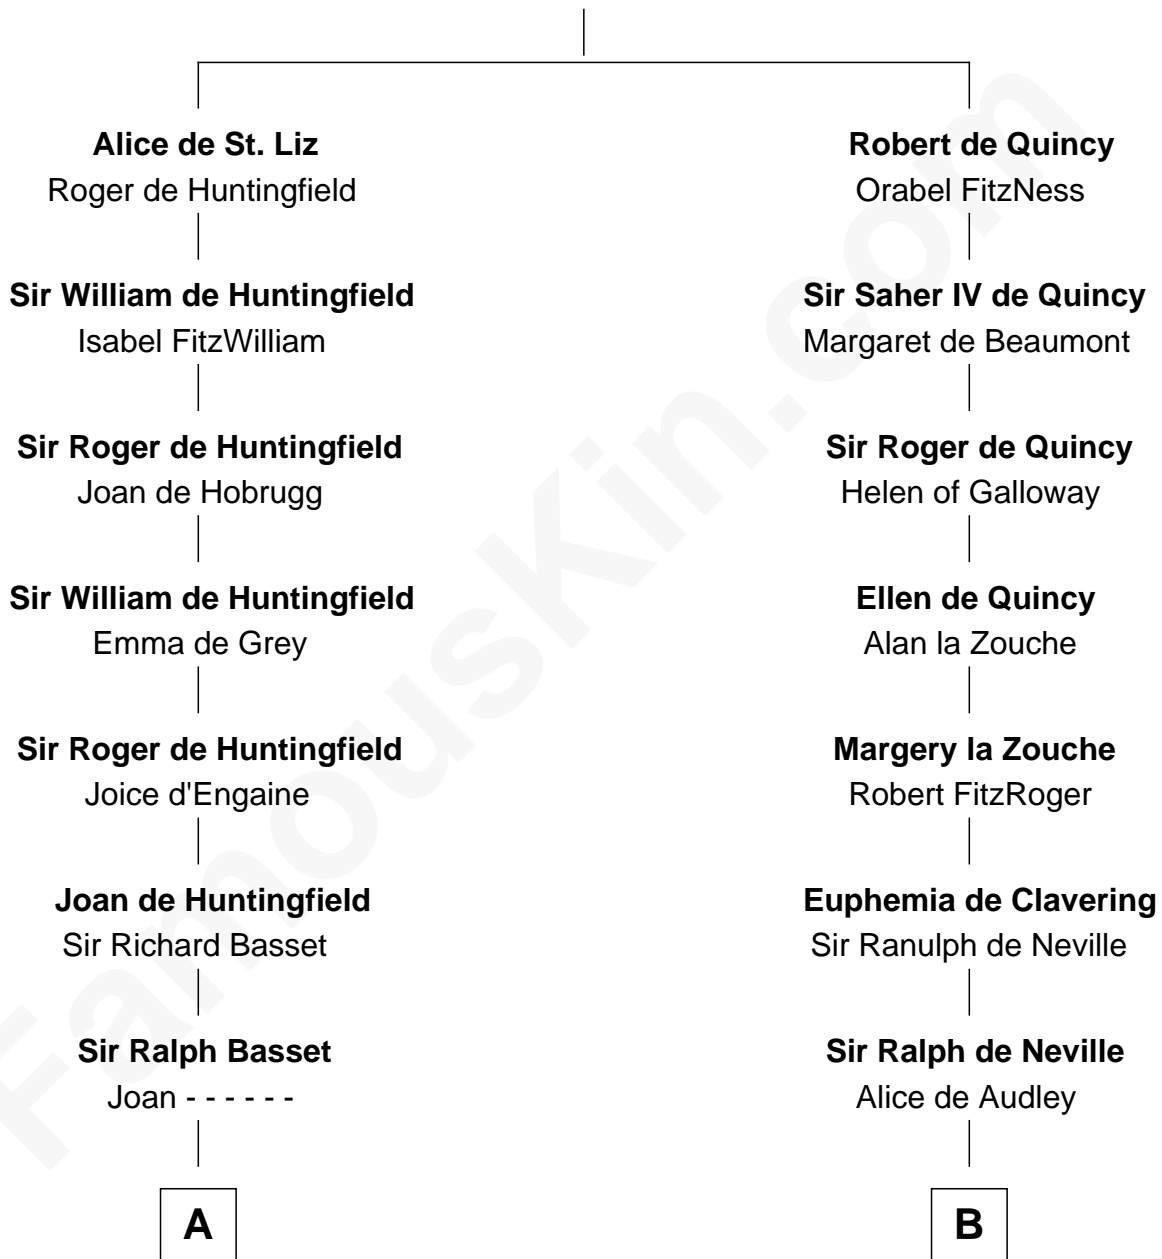

FamousKin.com

Relationship Chart of

William Ellery

Signer of the Declaration of Independence

13th cousin 7 times removed of

Jane Seymour

3rd Wife of King Henry VIII

Saheer I de Quincy

Maud de St. Liz

C

—
Christopher Almy

Elizabeth Cornell

—
Col. Job Almy

Ann Lawton

—
Elizabeth Almy

William Ellery