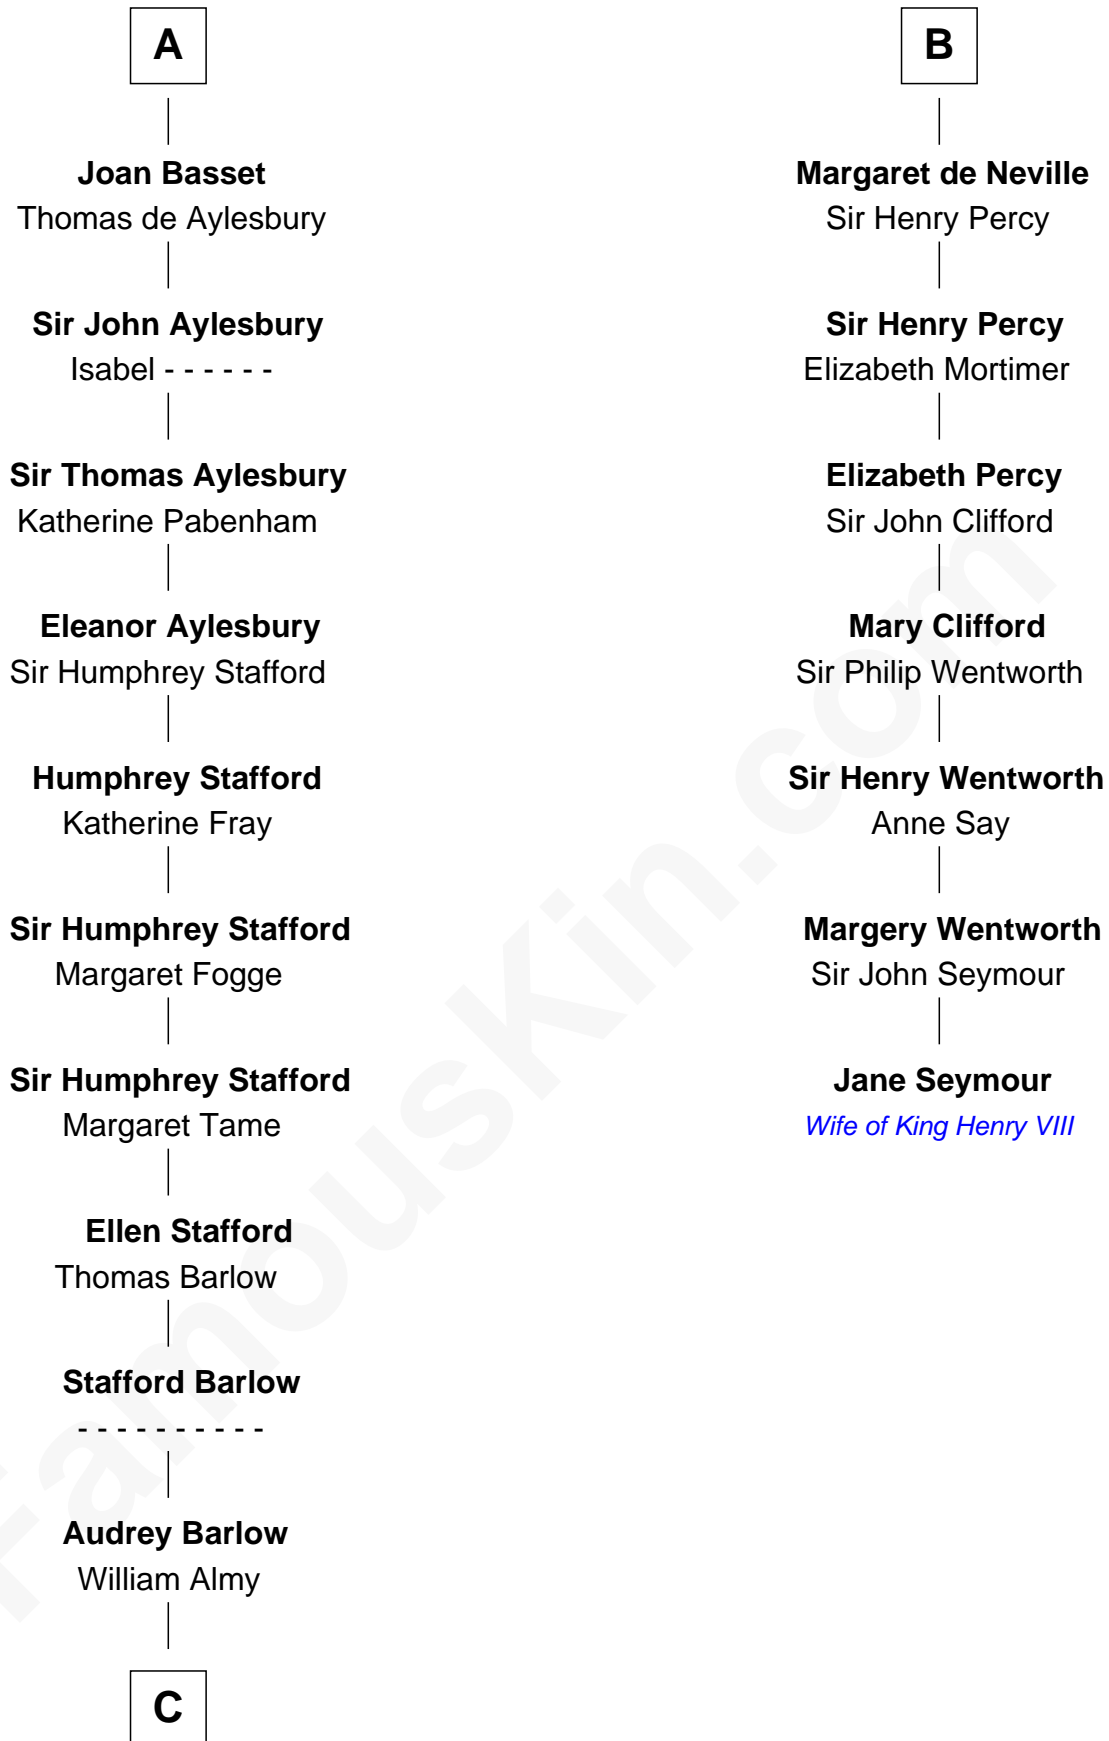

FamousKin.com

Relationship Chart of

William Ellery

Signer of the Declaration of Independence

13th cousin 7 times removed of

Jane Seymour

3rd Wife of King Henry VIII

Saheer I de Quincy

Maud de St. Liz

C

—
Christopher Almy

Elizabeth Cornell

—
Col. Job Almy

Ann Lawton

—
Elizabeth Almy

William Ellery