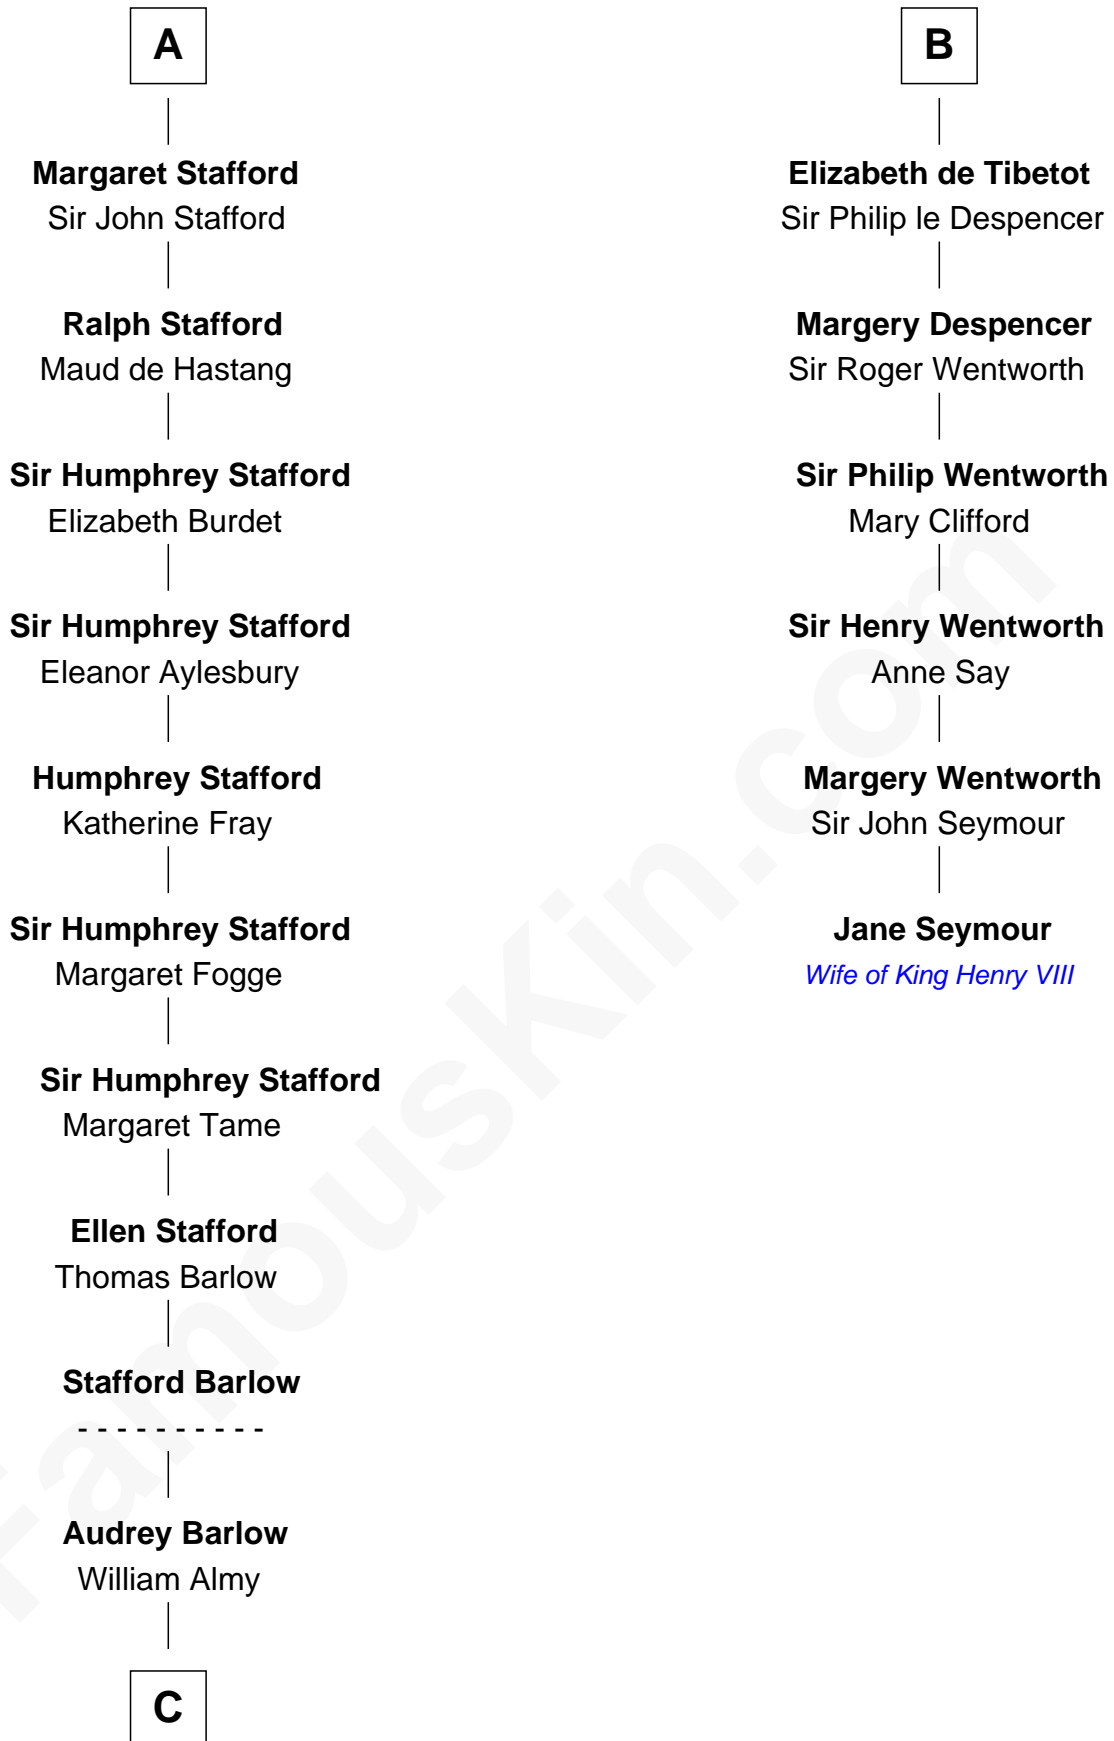

FamousKin.com

Relationship Chart of

William Ellery

Signer of the Declaration of Independence

12th cousin 8 times removed of

Jane Seymour

3rd Wife of King Henry VIII

John FitzGilbert
Sybilla of Salisbury

C

—
Christopher Almy

Elizabeth Cornell

—
Col. Job Almy

Ann Lawton

—
Elizabeth Almy

William Ellery

—
William Ellery