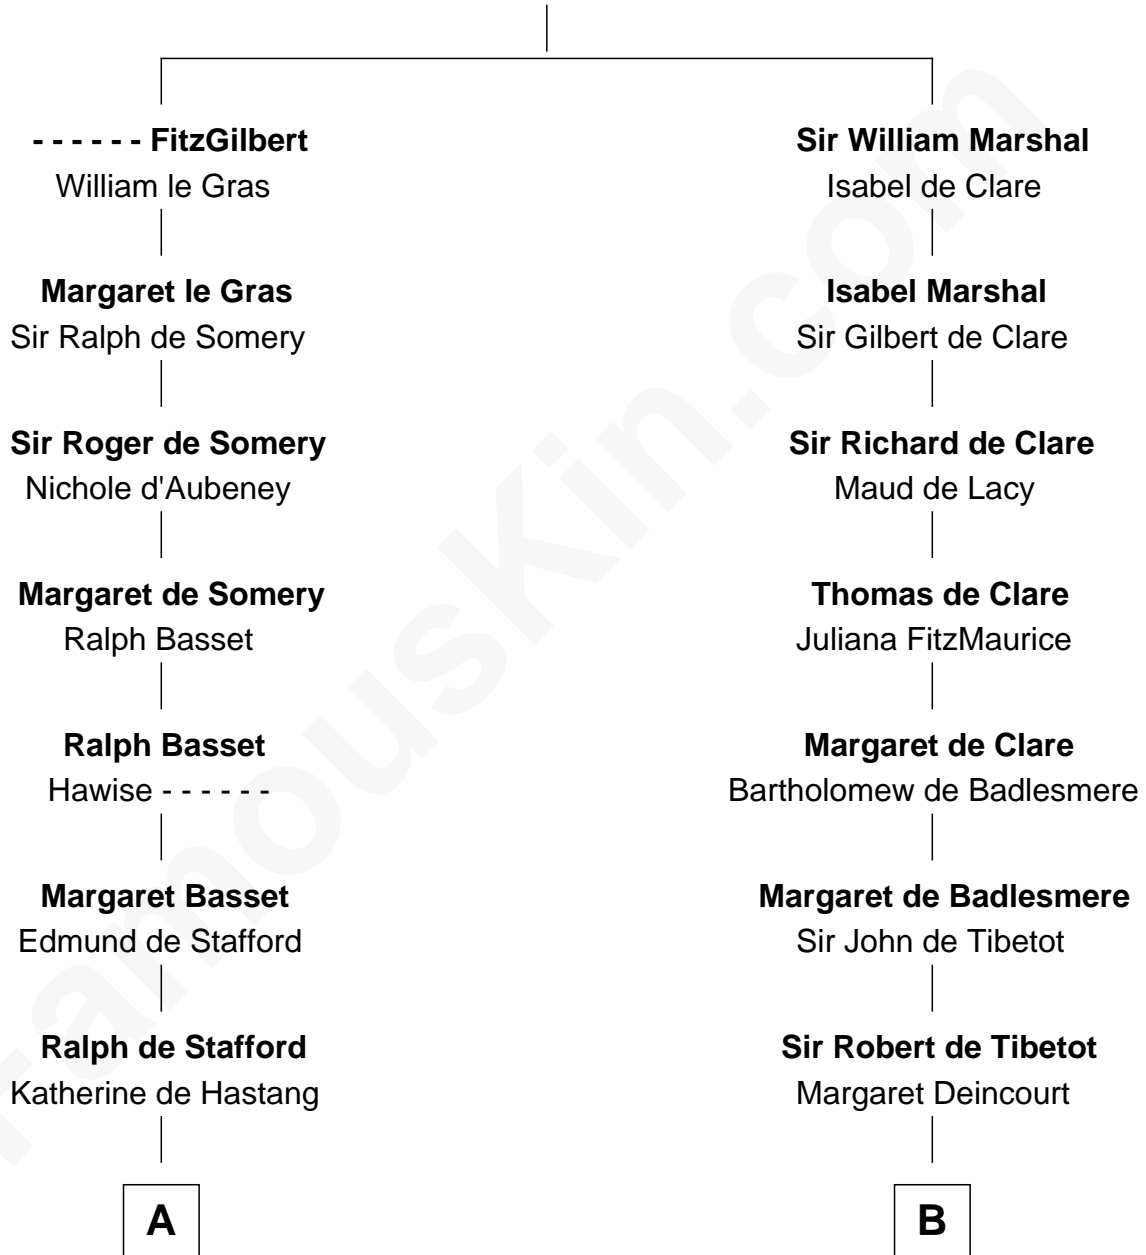

FamousKin.com

Relationship Chart of

William Ellery

Signer of the Declaration of Independence

12th cousin 8 times removed of

Jane Seymour

3rd Wife of King Henry VIII

John FitzGilbert
Sybilla of Salisbury

C

—
Christopher Almy

Elizabeth Cornell

—
Col. Job Almy

Ann Lawton

—
Elizabeth Almy

William Ellery

—
William Ellery