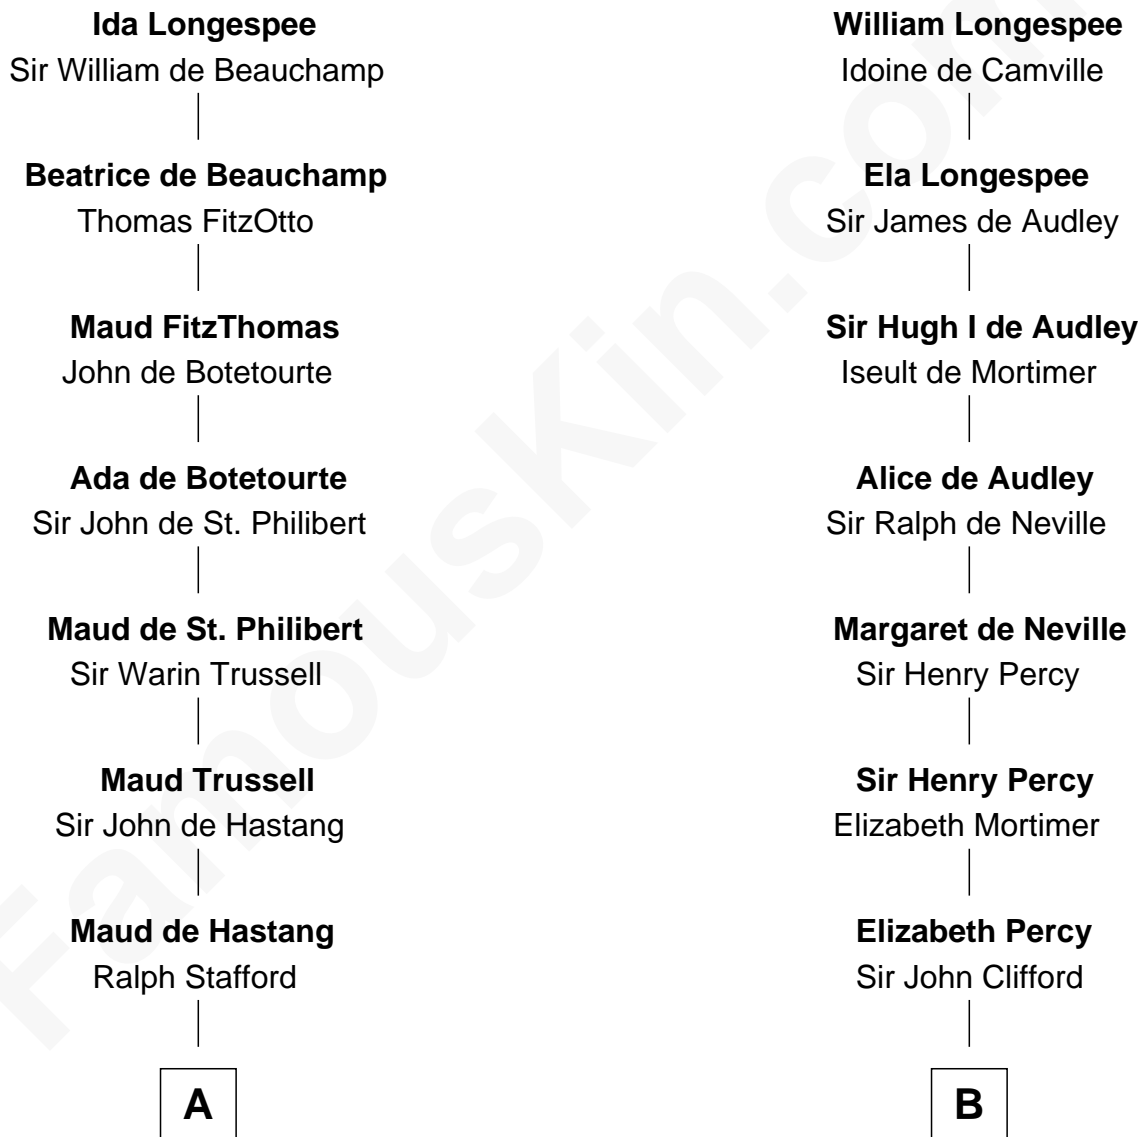

FamousKin.com

Relationship Chart of

William Ellery

Signer of the Declaration of Independence

10th cousin 8 times removed of

Jane Seymour

3rd Wife of King Henry VIII

Sir William Longespee

Ela of Salisbury

C

—
Elizabeth Almy

William Ellery

—
William Ellery

Signer of Declaration of Independence

FamousKin.com