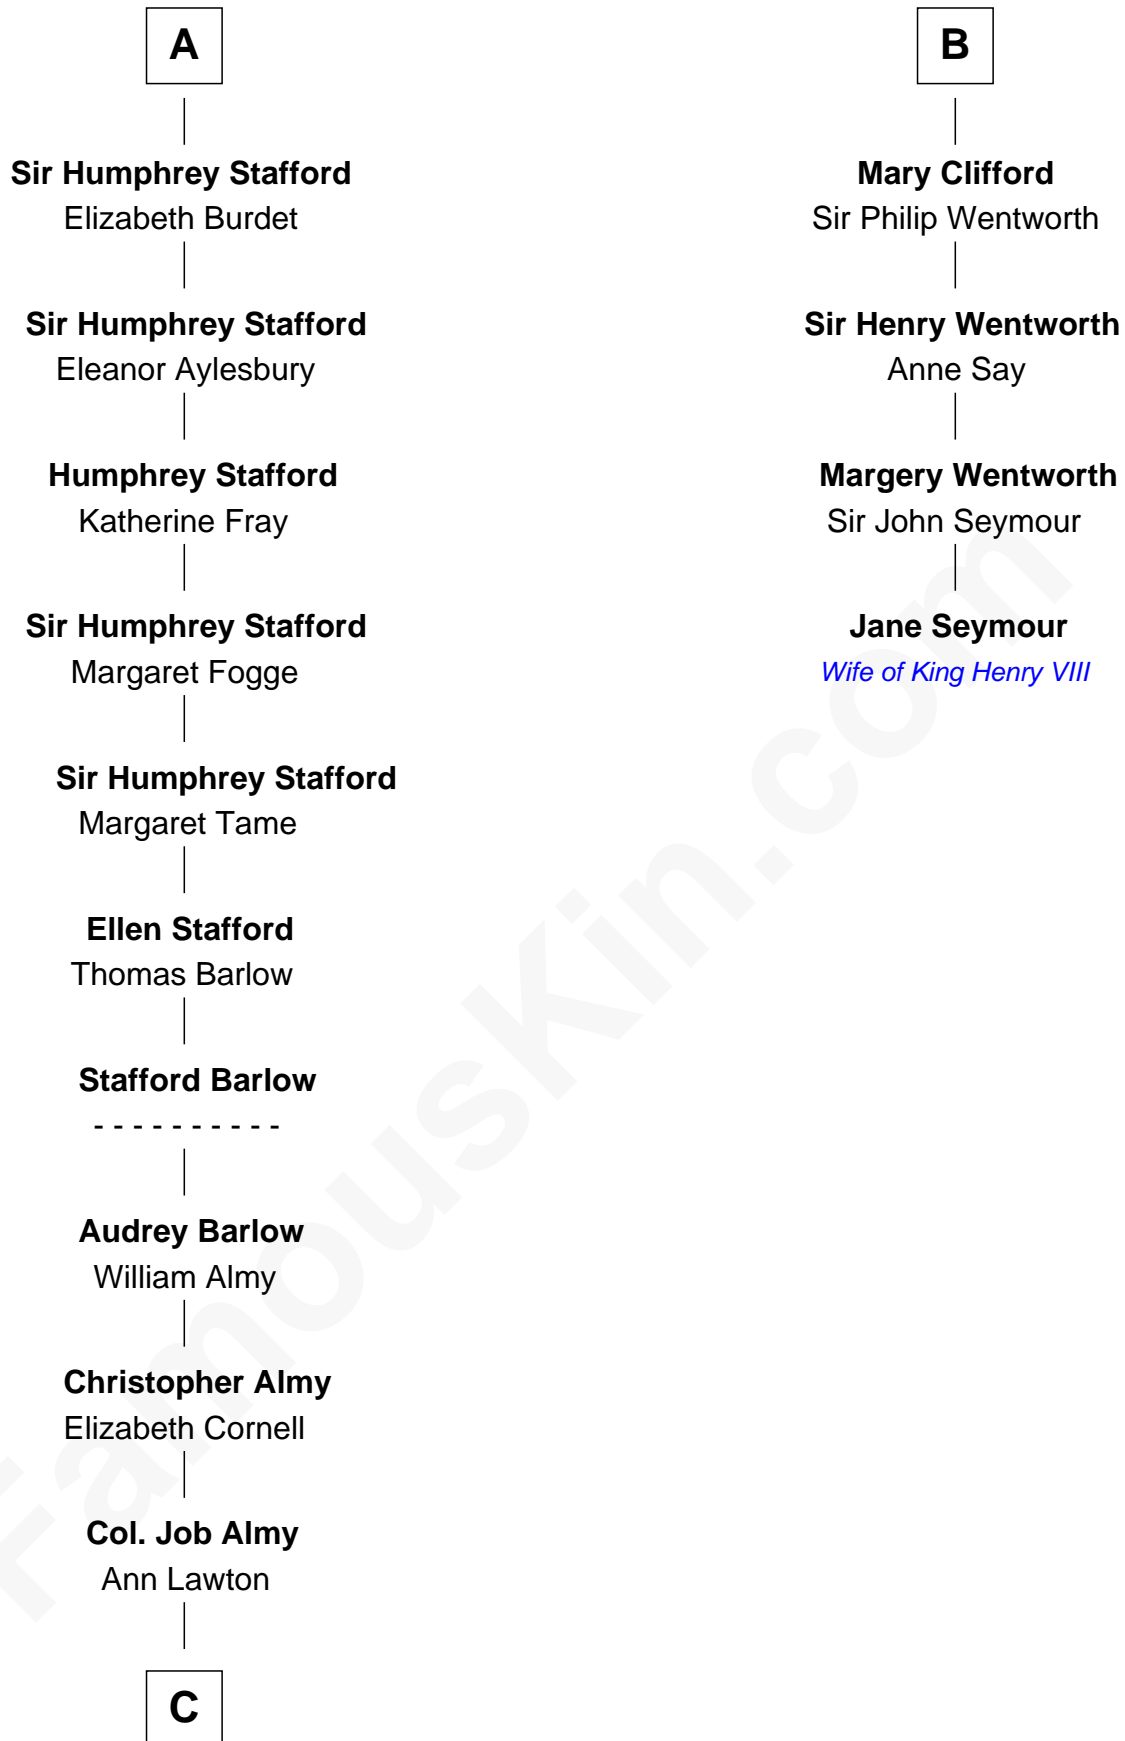

FamousKin.com

Relationship Chart of

William Ellery

Signer of the Declaration of Independence

10th cousin 8 times removed of

Jane Seymour

3rd Wife of King Henry VIII

Sir William Longespee

Ela of Salisbury

C

—
Elizabeth Almy

William Ellery

—
William Ellery

Signer of Declaration of Independence

FamousKin.com