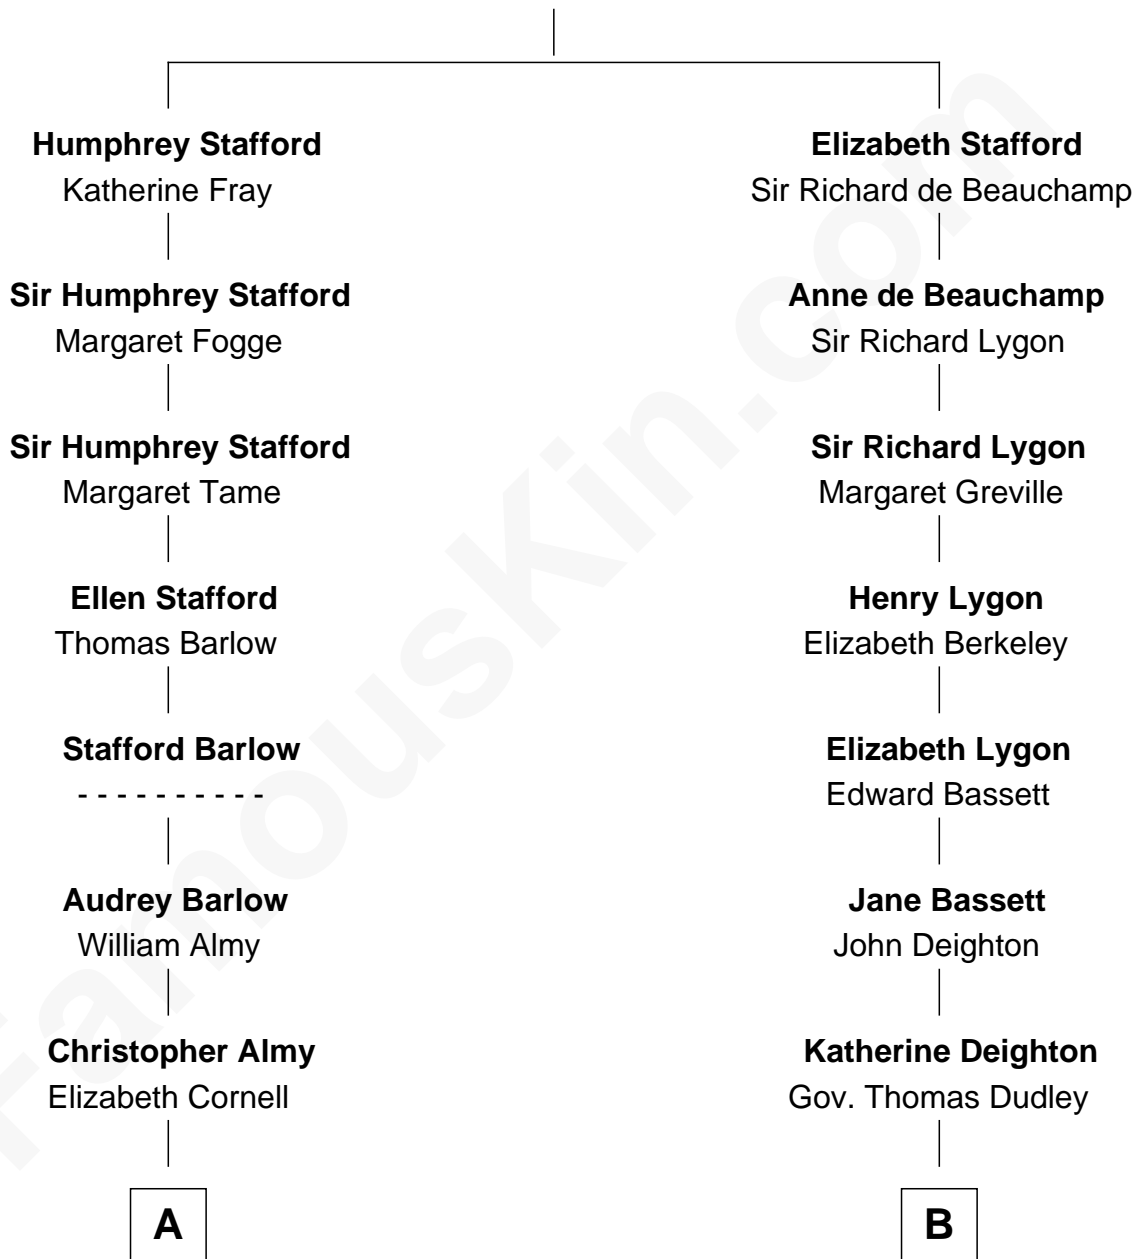

FamousKin.com

Relationship Chart of

William Ellery

Signer of the Declaration of Independence

9th cousin 7 times removed of

John Adams Morgan

1952 Olympic Sailing Gold Medalist

Sir Humphrey Stafford

Eleanor Aylesbury

A

Col. Job Almy

Ann Lawton

Elizabeth Almy

William Ellery

William Ellery

Signer of Declaration of Independence

B

Gov. Joseph Dudley

Rebecca Tyng

Anne Dudley

John Winthrop

John Still Winthrop

Jane Borland

Ann Winthrop