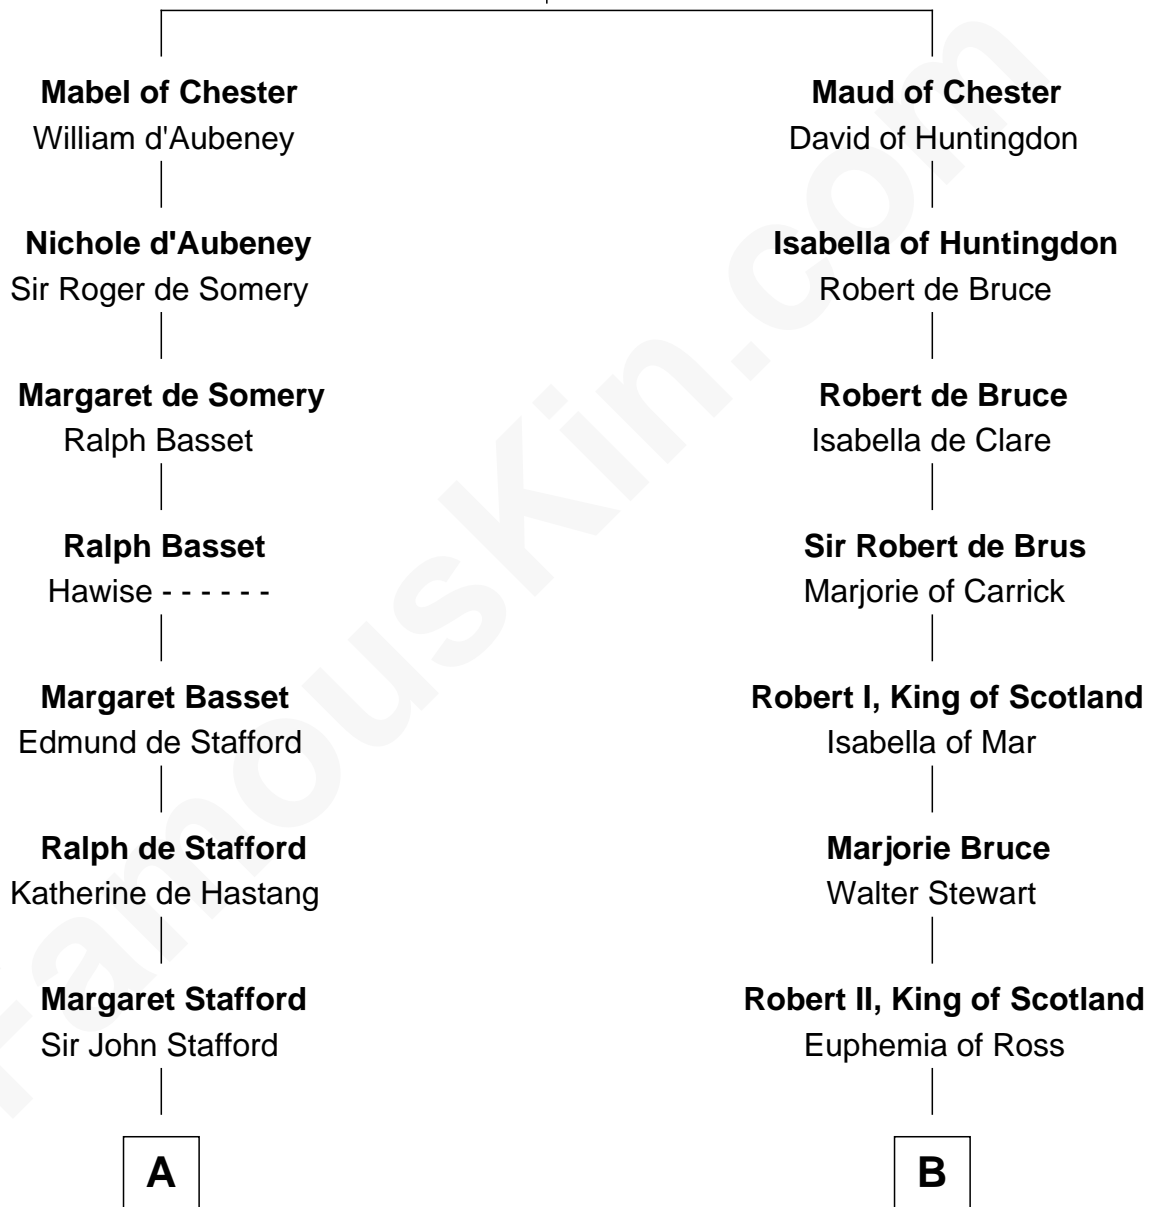

## Relationship Chart of

### William Ellery

*Signer of the Declaration of Independence*

19th cousin 1 time removed of

### Hamilton Fish

*26th U.S. Secretary of State*

**Hugh de Kevelioc**  
Bertrade de Montfort

**C**

**Col. Job Almy**  
Ann Lawton

**Elizabeth Almy**  
William Ellery

**William Ellery**

*Signer of Declaration of Independence*