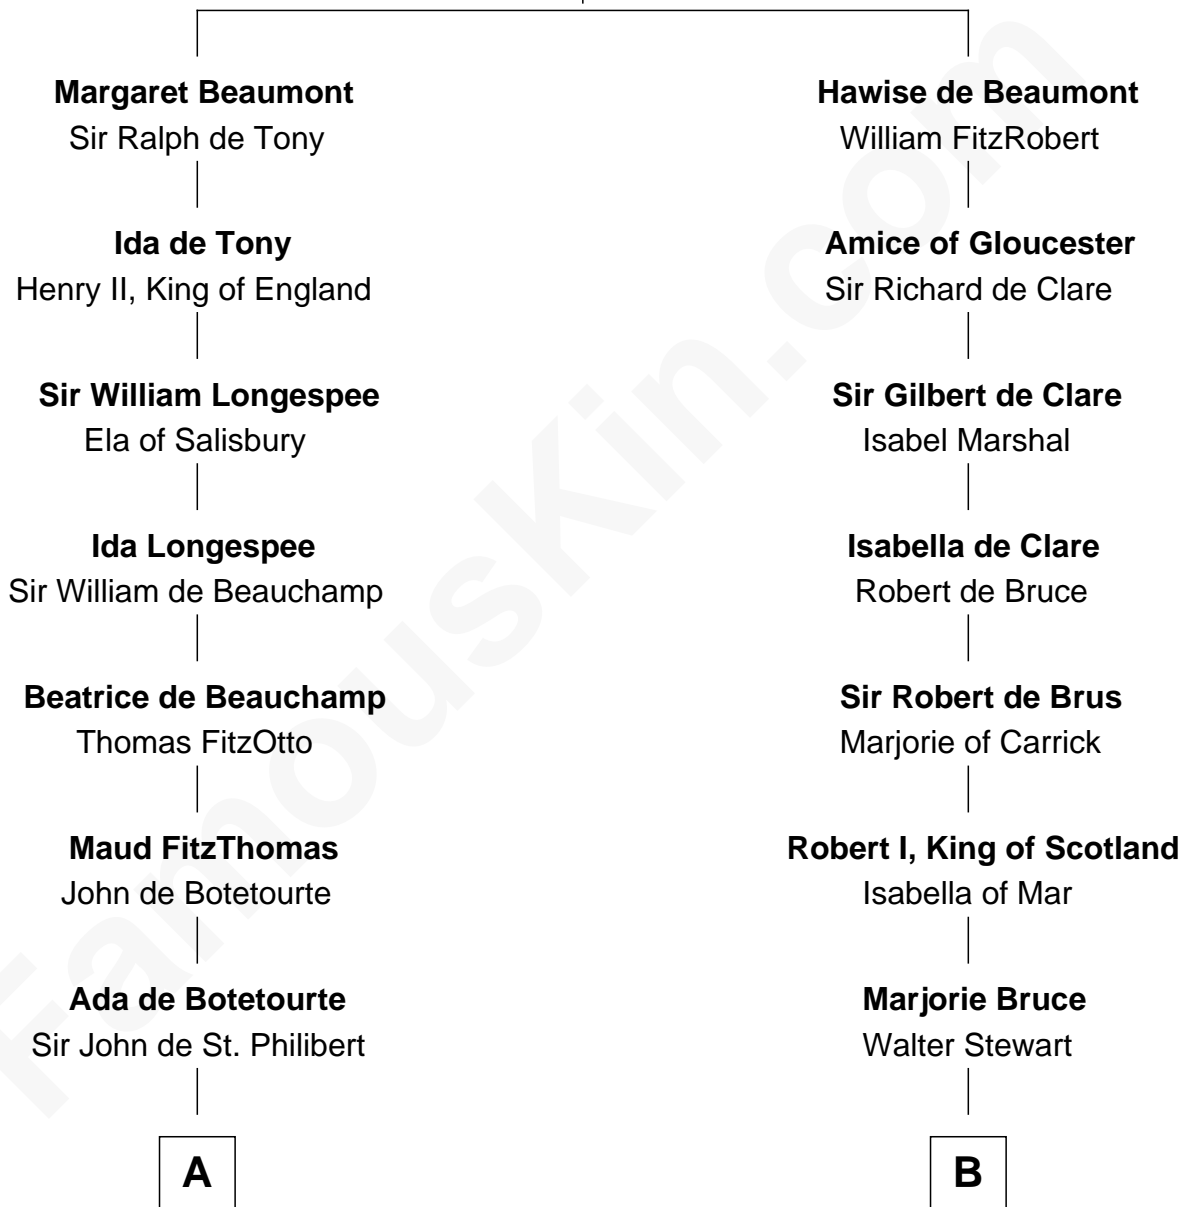

# FamousKin.com Relationship Chart of

**William Ellery**

*Signer of the Declaration of Independence*

21st cousin of

**Hamilton Fish**

*26th U.S. Secretary of State*

**Robert de Beaumont**

Amicia de Gael

**C**

**Audrey Barlow**

William Almy

**Christopher Almy**

Elizabeth Cornell

**Col. Job Almy**

Ann Lawton

**Elizabeth Almy**

William Ellery

**William Ellery**

*Signer of Declaration of Independence*

**D**

**Robert Livingston**

Alida Schuyler

**Gilbert Robert Livingston**

Cornelia Beekman