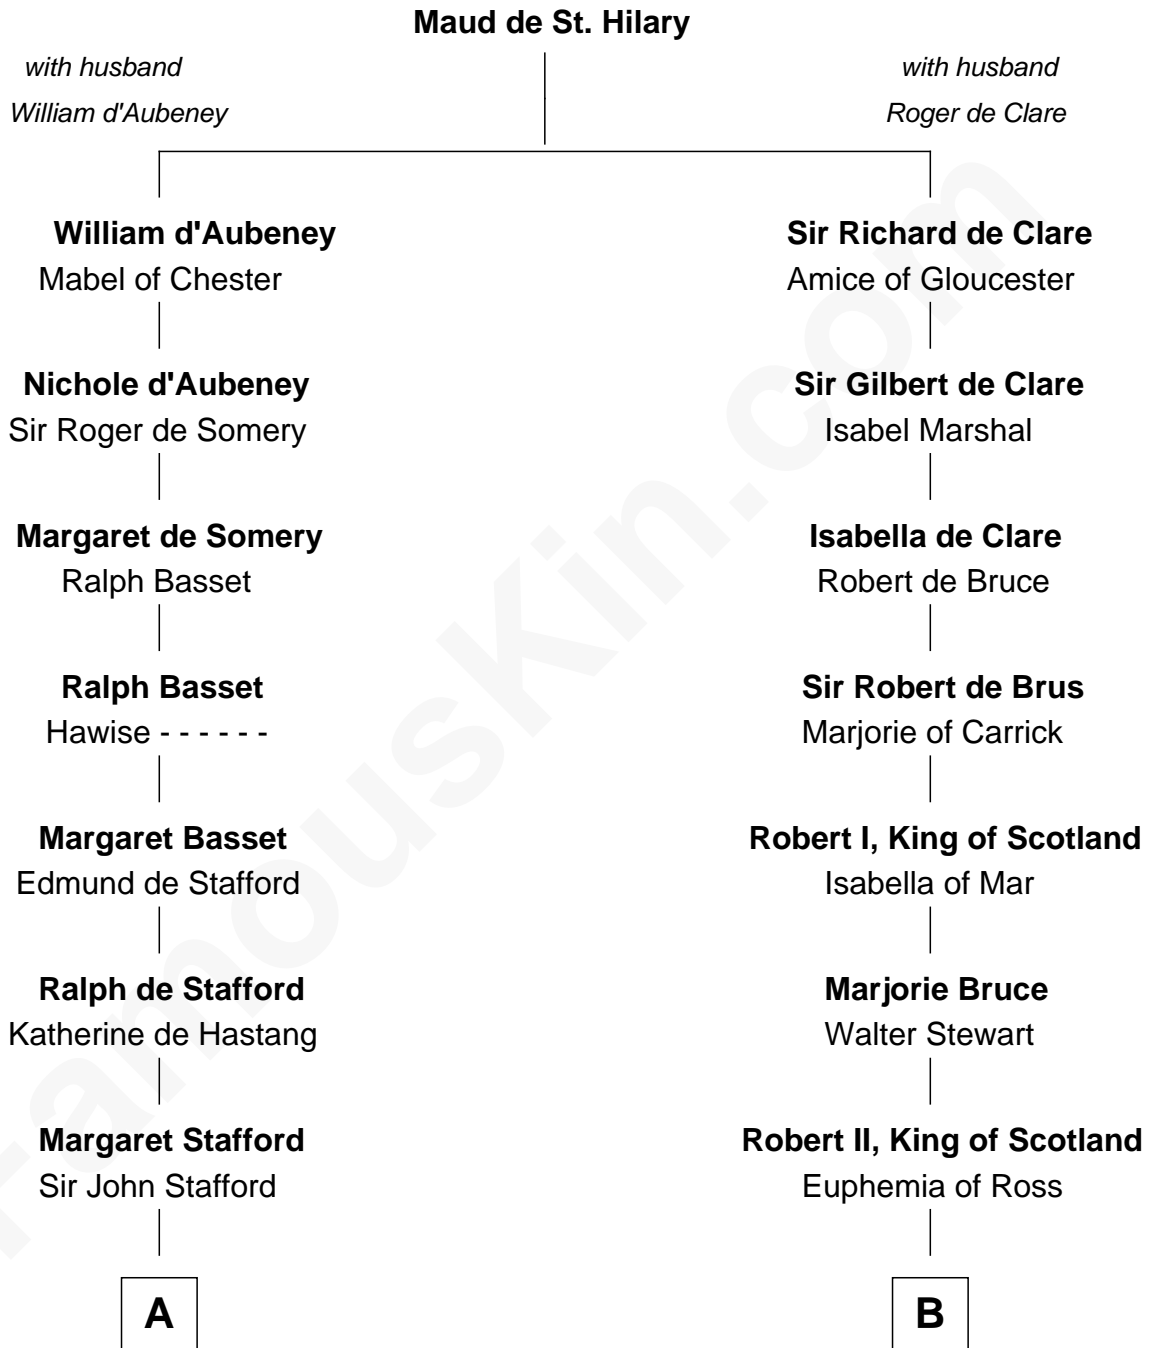

FamousKin.com

Relationship Chart of

William Ellery

Signer of the Declaration of Independence

19th cousin 1 time removed of

Hamilton Fish

26th U.S. Secretary of State

C

Col. Job Almy
Ann Lawton

Elizabeth Almy
William Ellery

William Ellery

Signer of Declaration of Independence

D

Gilbert Robert Livingston
Cornelia Beekman

Margaret Livingston
Petrus Stuyvesant

Elizabeth Stuyvesant
Lt. Col. Nicholas Fish