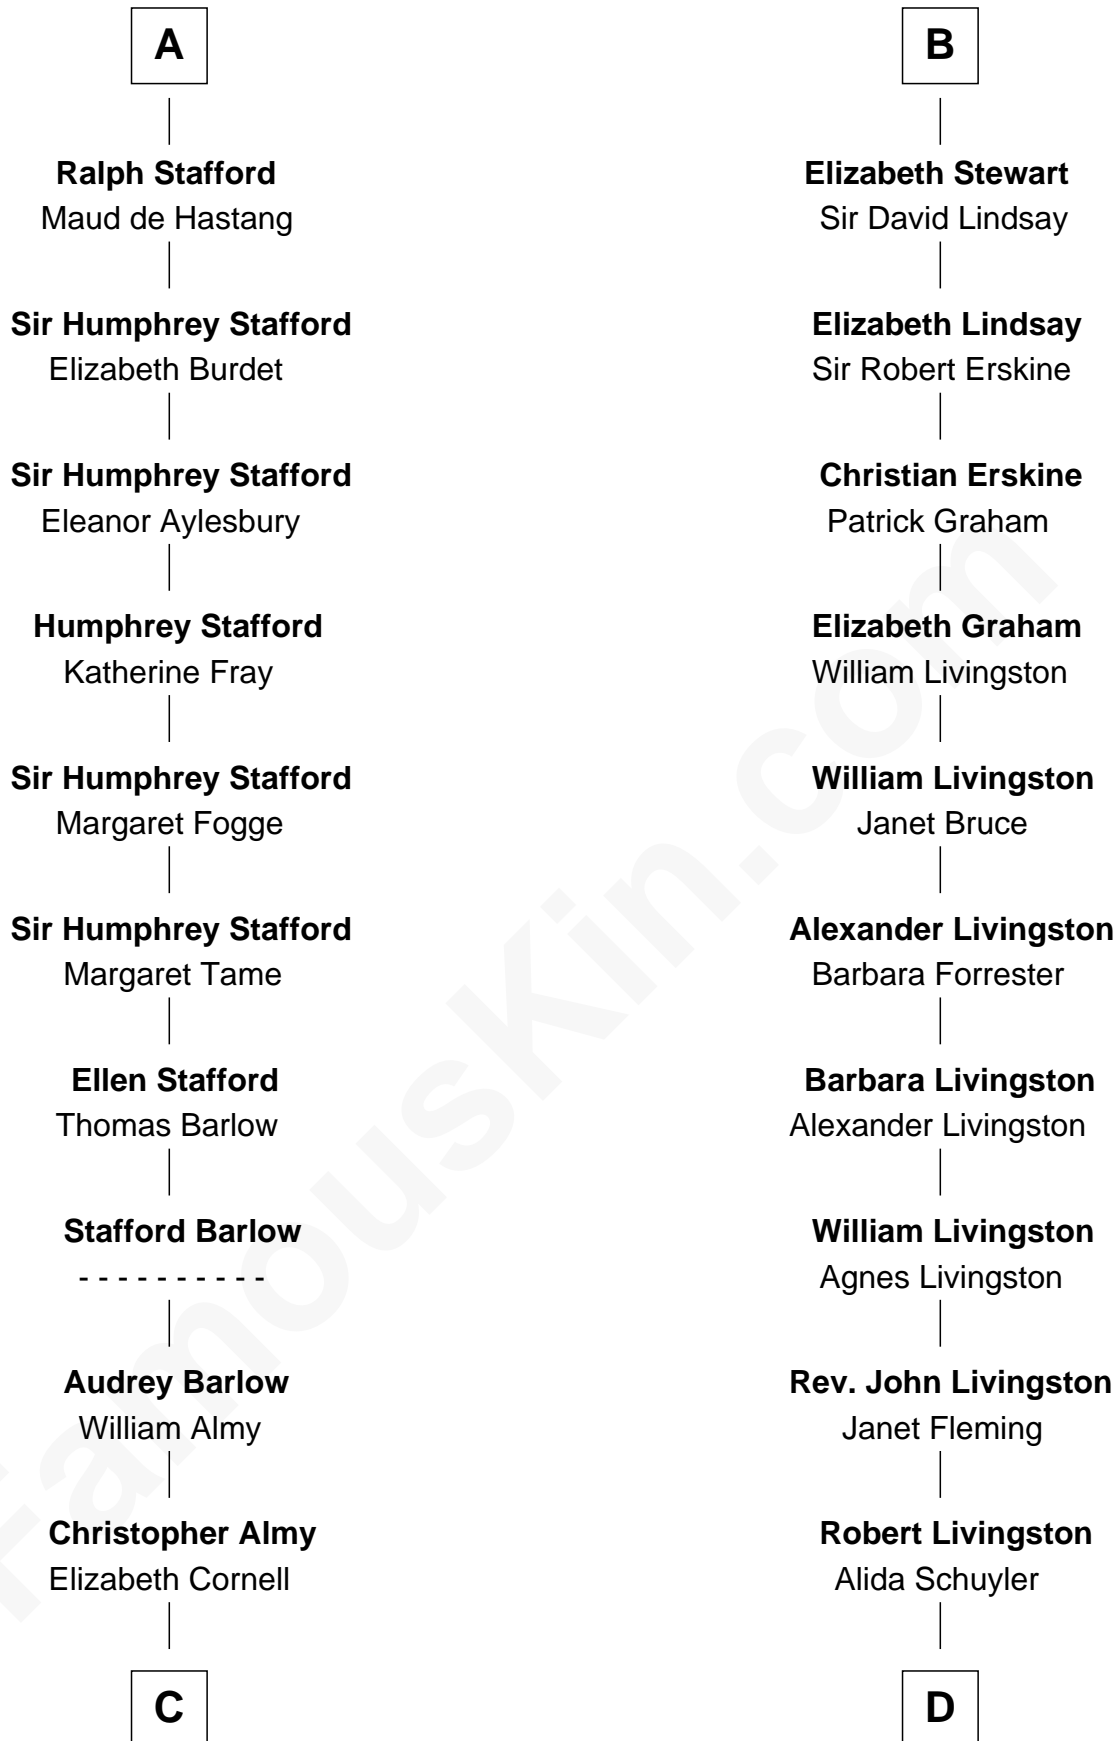

FamousKin.com

Relationship Chart of

William Ellery

Signer of the Declaration of Independence

19th cousin 1 time removed of

Hamilton Fish

26th U.S. Secretary of State

C

Col. Job Almy
Ann Lawton

Elizabeth Almy
William Ellery

William Ellery

Signer of Declaration of Independence

D

Gilbert Robert Livingston
Cornelia Beekman

Margaret Livingston
Petrus Stuyvesant

Elizabeth Stuyvesant
Lt. Col. Nicholas Fish