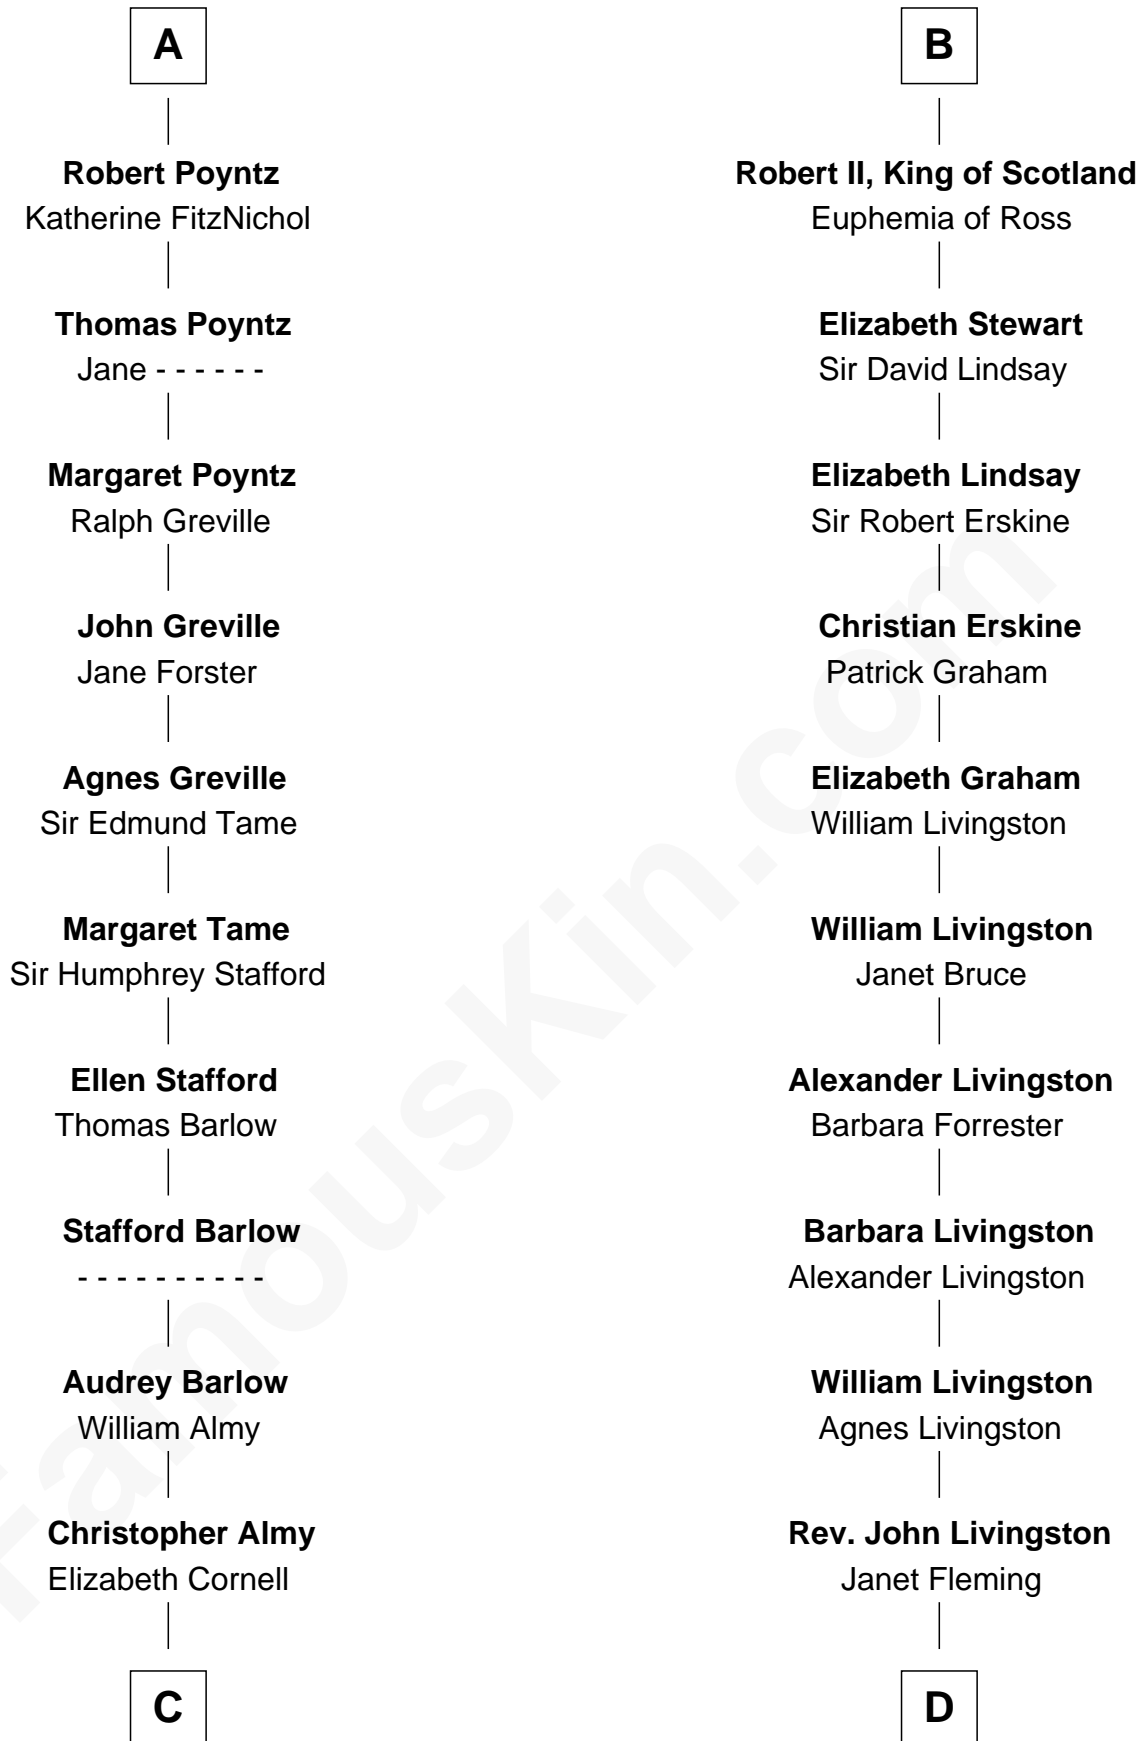

## Relationship Chart of

### William Ellery

*Signer of the Declaration of Independence*

19th cousin 2 times removed of

### Hamilton Fish

*26th U.S. Secretary of State*

**C**

**Col. Job Almy**  
Ann Lawton

**Elizabeth Almy**  
William Ellery

**William Ellery**  
*Signer of Declaration of Independence*

**D**

**Robert Livingston**  
Alida Schuyler