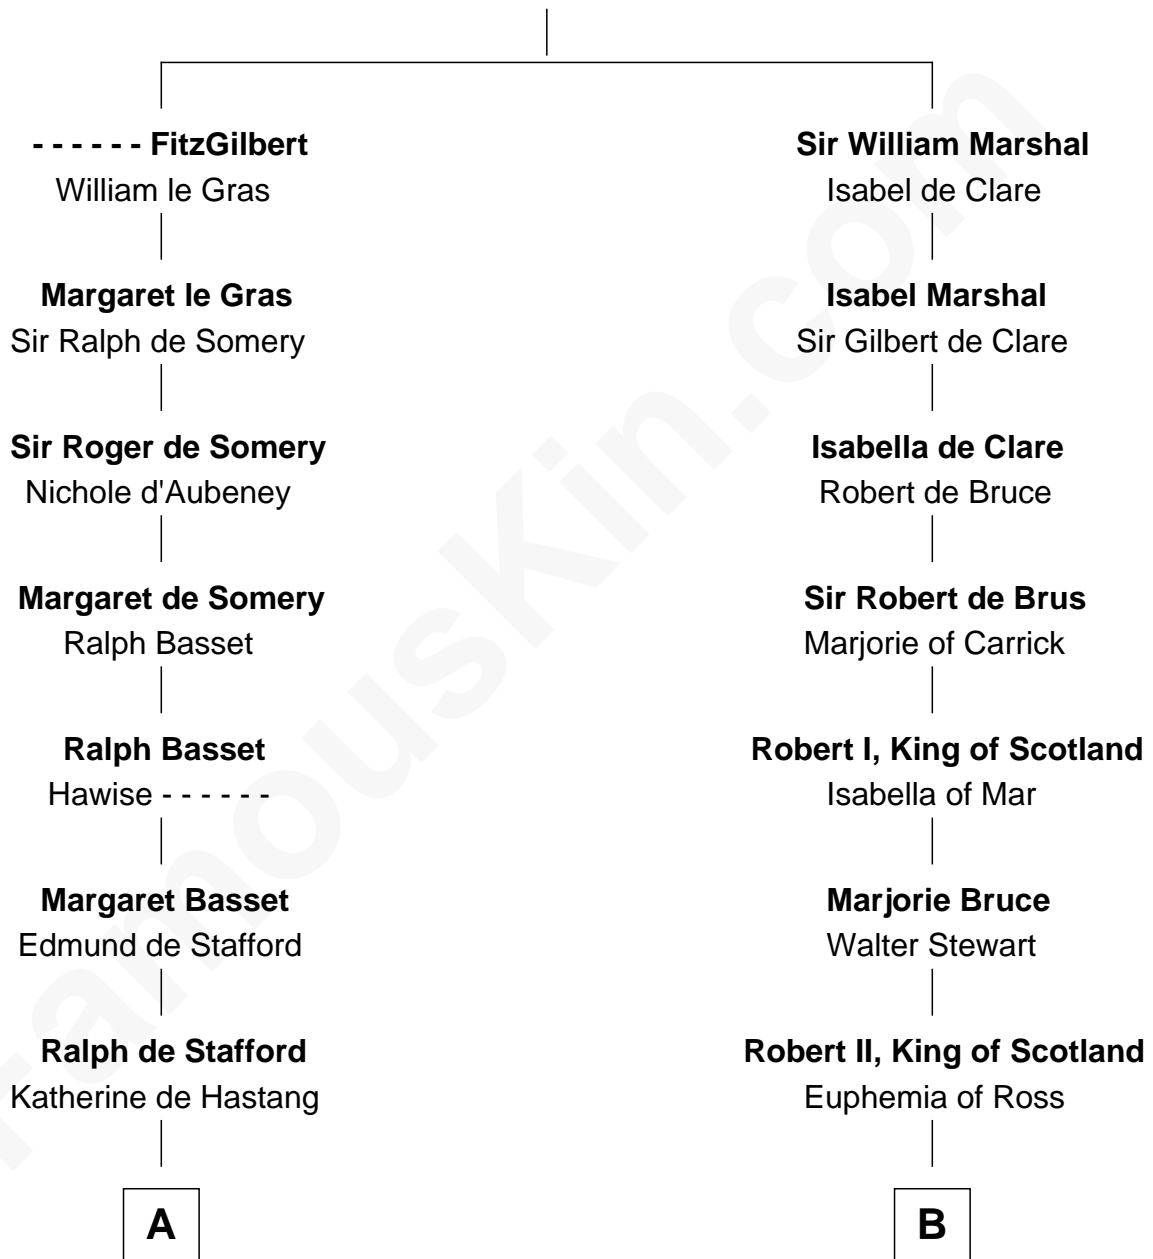

# FamousKin.com Relationship Chart of

**William Ellery**

*Signer of the Declaration of Independence*

20th cousin of

**Hamilton Fish**

*26th U.S. Secretary of State*

**John FitzGilbert**  
Sybilla of Salisbury

**C**

**Christopher Almy**

Elizabeth Cornell

**Col. Job Almy**

Ann Lawton

**Elizabeth Almy**

William Ellery

**William Ellery**