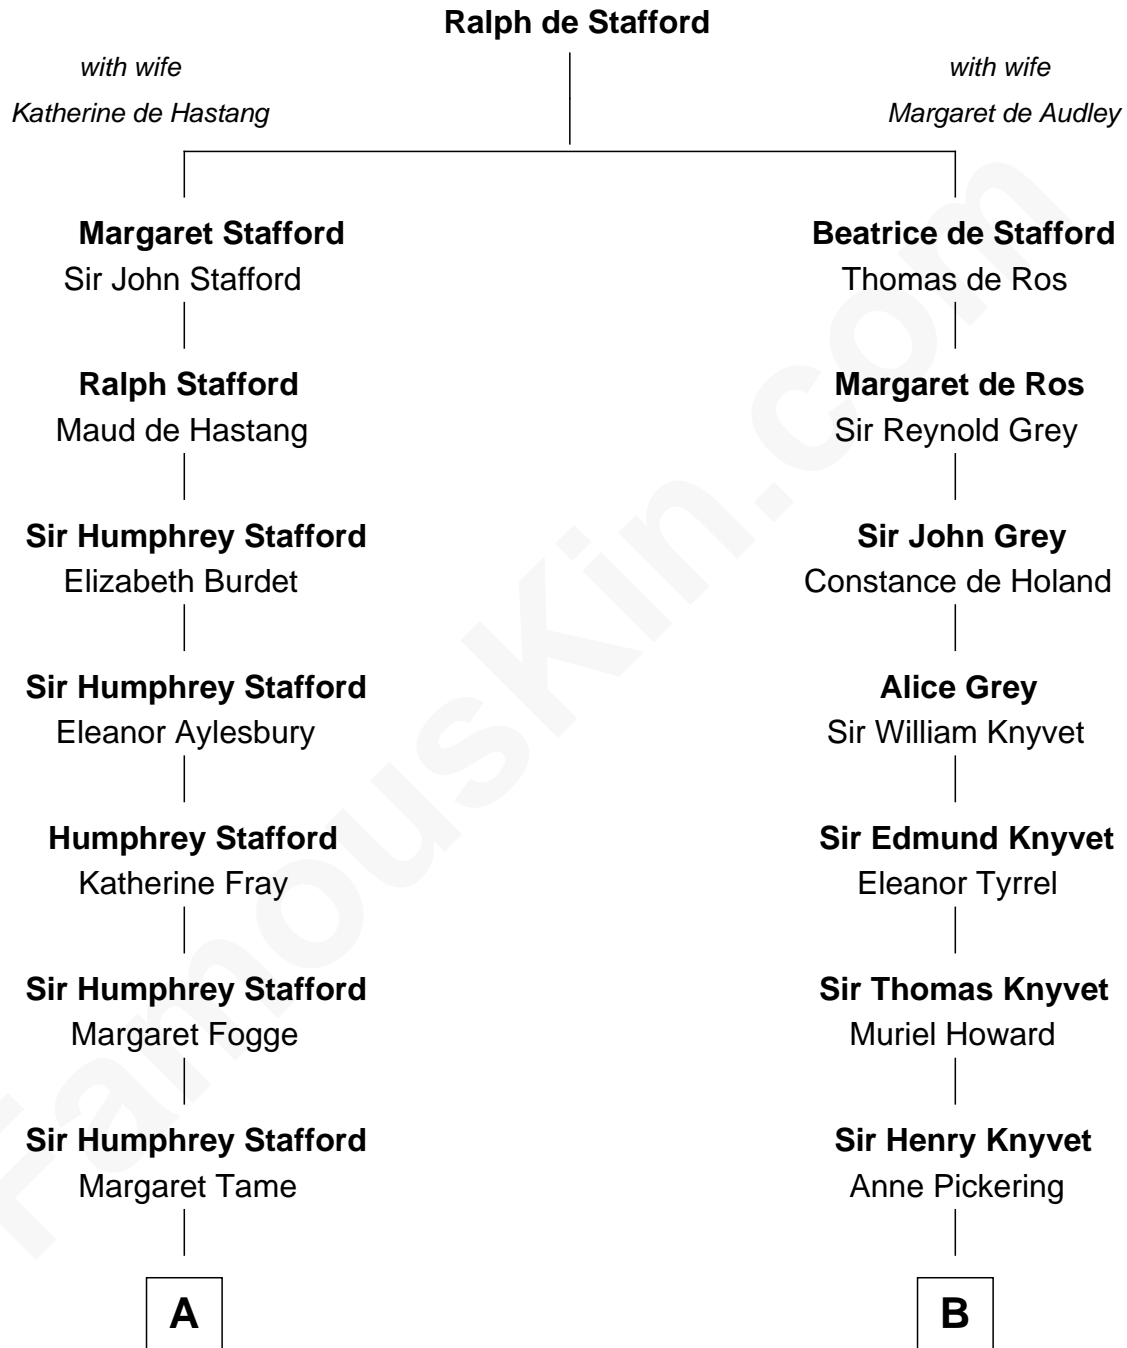

FamousKin.com

Relationship Chart of

William Ellery

Signer of the Declaration of Independence

13th cousin 6 times removed of

Tilda Swinton
Movie Actress

C

Mariora Beatrice Evelyn Rochfort Alers-Hankey

Alan Henry Campbell Swinton

Sir John Swinton

Judith Balfour Killen

Tilda Swinton

Movie Actress

FamousKin.com